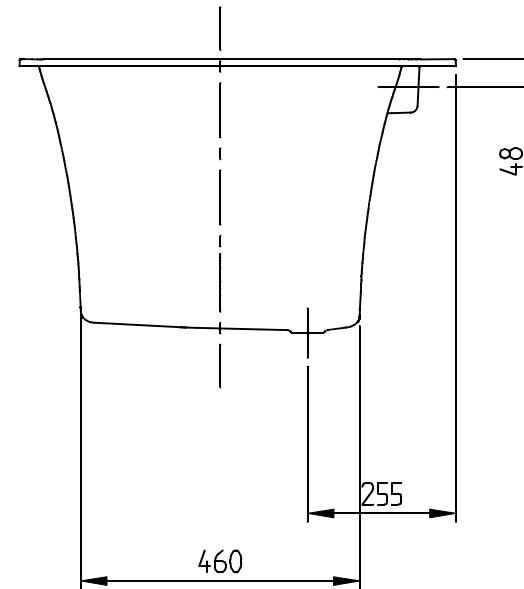

UBQ170SQE2 SQUARO EDGE

Villeroy & Boch
1748

- This drawing is for information only.
- Dimensions on the actual product can deviate from this drawing.
- Claims about wrong dimensions on product or drawing will not be accepted.

SQUARO EDGE 12 1700x750 UBQ170SQE2	 Villeroy & Boch <small>1748</small>
V02/ 20-04-2020	