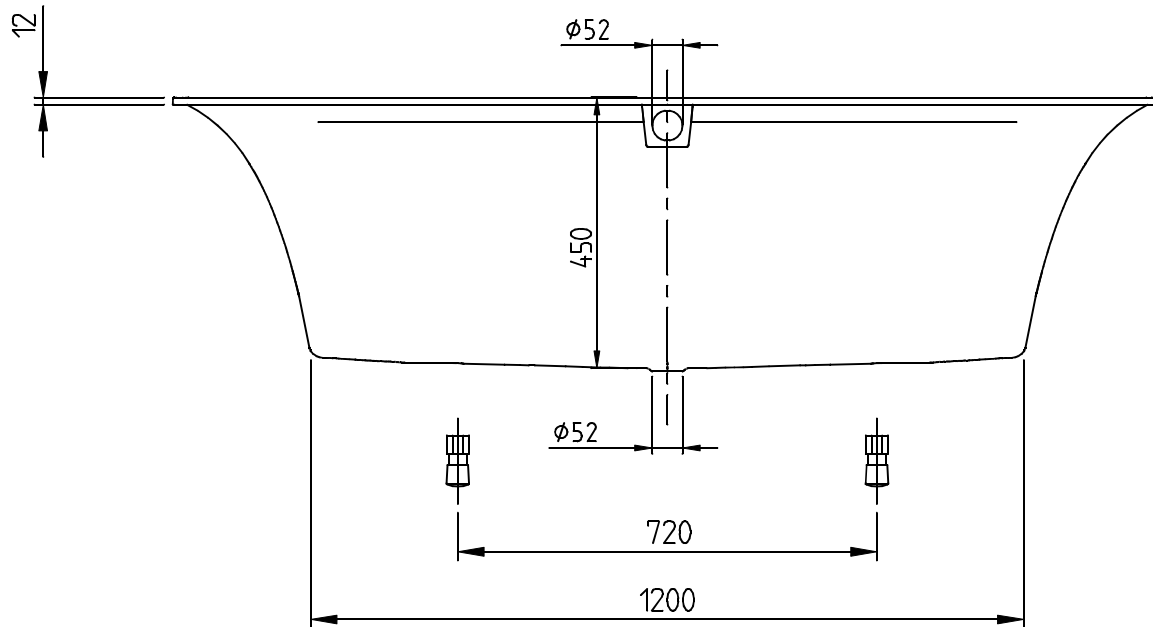

UBQ170SQE2 SQUARO EDGE

Villeroy & Boch
1748

- This drawing is for information only.
- Dimensions on the actual product can deviate from this drawing.
- Claims about wrong dimensions on product or drawing will not be accepted.

SQUARO EDGE 12 1700x750 UBQ170SQE2	 Villeroy & Boch <small>1748</small>
V02/ 20-04-2020	