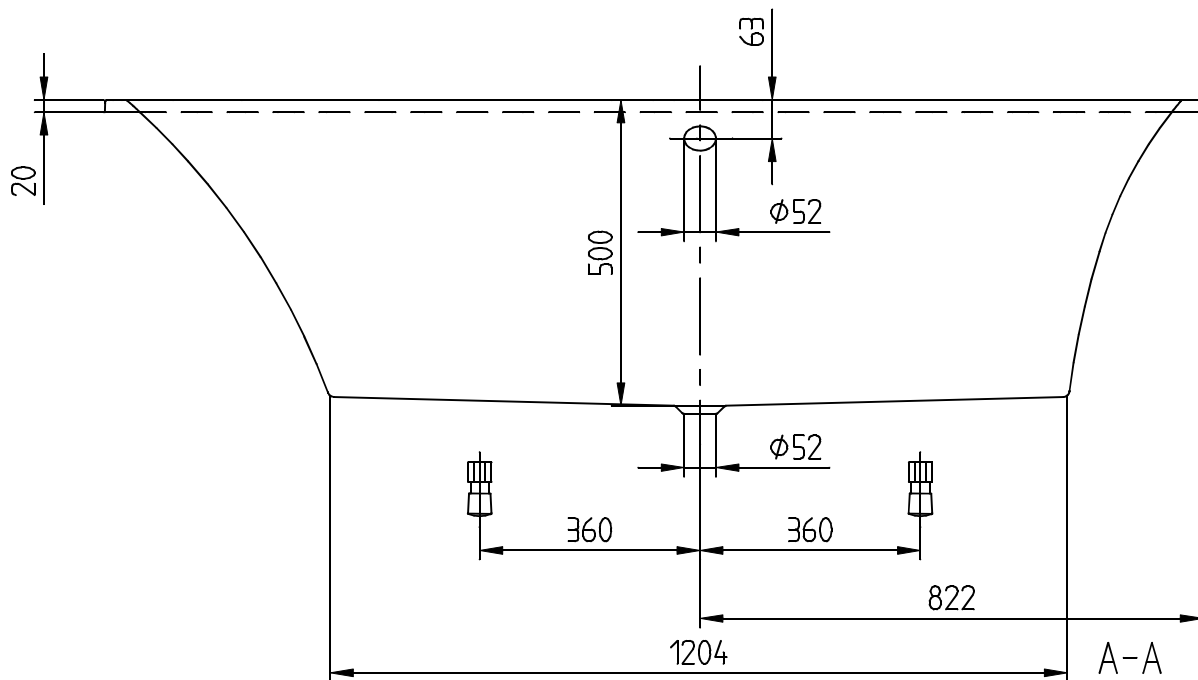

UBQ180SQS2 SQUARO SLIM LINE

Villeroy & Boch
1748

- This drawing is for information only.
- Dimensions on the actual product can deviate from this drawing.
- Claims about wrong dimensions on product or drawing will not be accepted.

SQUARO 1794x794 UBQ180SQS2	 Villeroy & Boch 1748
V02/ 20-04-2020	