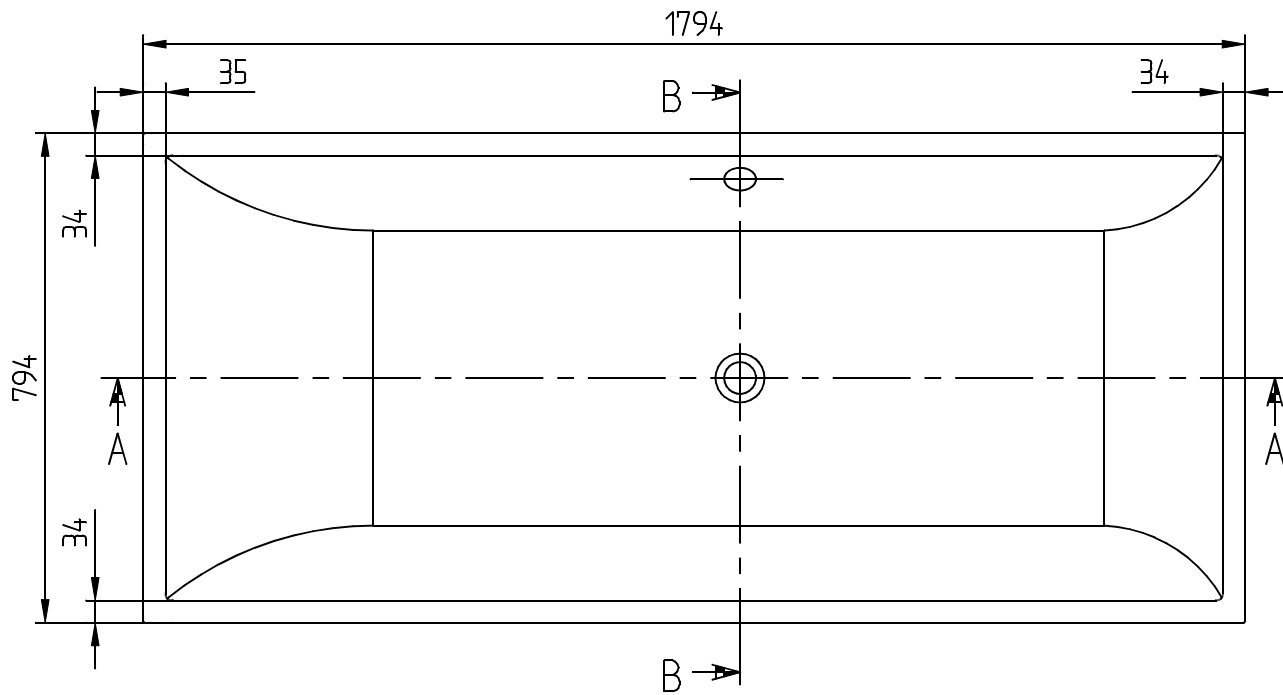

UBQ180SQS2 SQUARO SLIM LINE

Villeroy & Boch
1748

- This drawing is for information only.
- Dimensions on the actual product can deviate from this drawing.
- Claims about wrong dimensions on product or drawing will not be accepted.

SQUARO 1794x794 UBQ180SQS2	 Villeroy & Boch 1748
V02/ 20-04-2020	