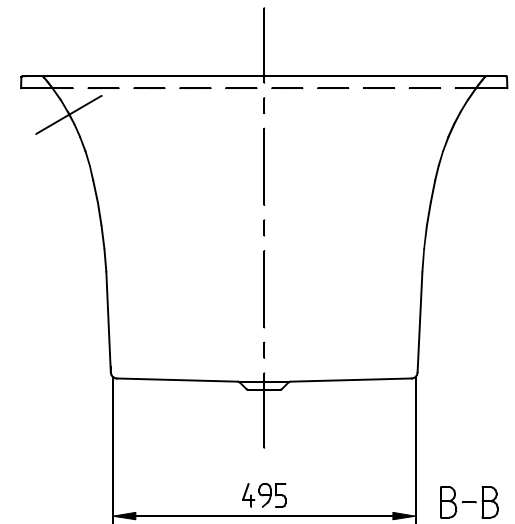

UBQ180SQS2 SQUARO SLIM LINE

Villeroy & Boch
1748

- This drawing is for information only.
- Dimensions on the actual product can deviate from this drawing.
- Claims about wrong dimensions on product or drawing will not be accepted.

SQUARO 1794x794 UBQ180SQS2	 Villeroy & Boch 1748
V02/ 20-04-2020	