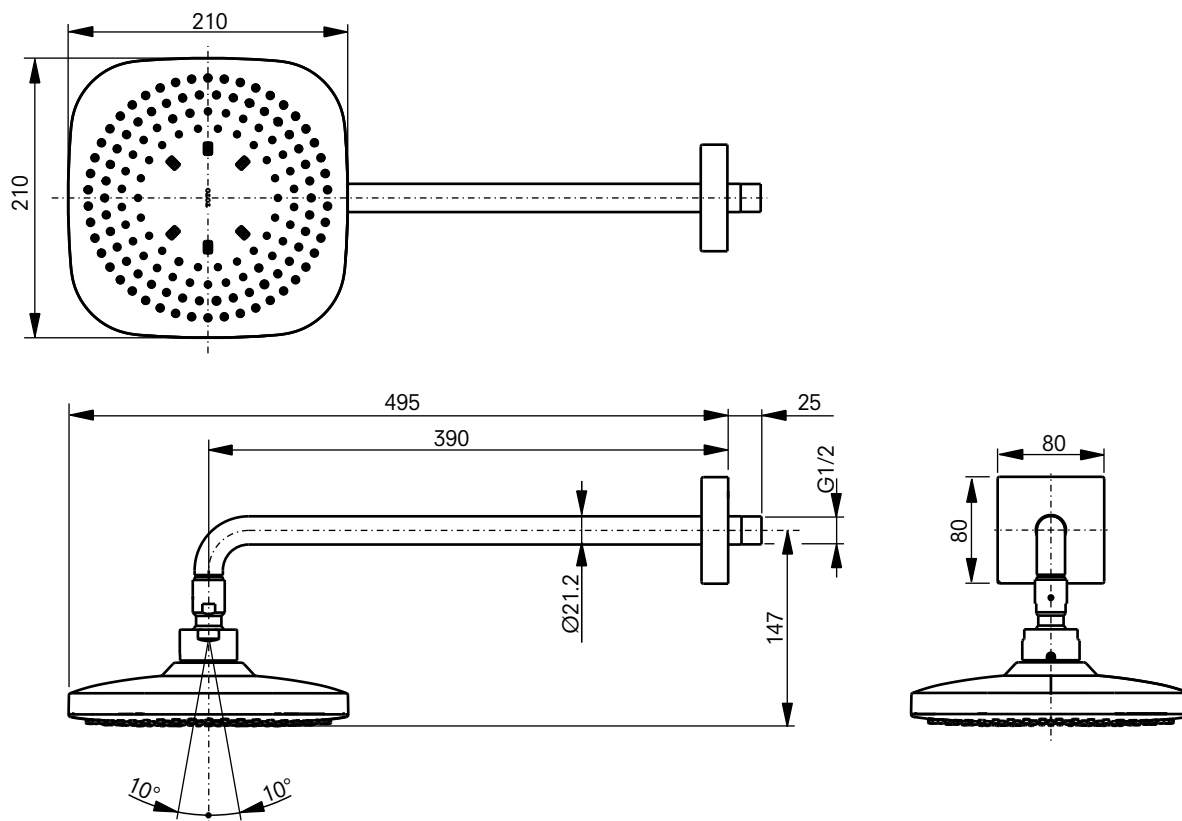

SHOWER

Overhead Shower, 220 mm, square, wall-mounted

DE: Kopfbrause, 220 mm, Wandbefestigung, eckig
FR: Douche de tête, 220 mm, carrée, fixation murale
IT: Soffione, 220 mm, 220 mm, fissaggio a parete, rettangolare
NL: Regendouche, 220 mm, vierkant, wandmontage
RU: Верхний душ, 220 мм прямоугольный, настенный монтаж

PRODUCT DETAILS

Product code	TBW02003E3
EAN code	40 50663 09416 4
Size	w:220×d:187×h:500
Colour	Chrome, White
Material	Resin
Technologies	Comfort Wave, Water-saving

TECHNICAL DETAILS

Flow rate (at 0.3 Mpa)	Wavy spray : 12.4 l/min
Operating pressure	0.15 – 0.5 MPa

Weights and measurements shown may be subject to small variations or are indicative.

TECHNICAL DRAWINGS

SHOWER

Overhead Shower, 220 mm,
square, wall-mounted

DE: Kopfbrause, 220 mm, Wandbefestigung, eckig
FR: Douche de tête, 220 mm, carrée, fixation murale
IT: Soffione, 220 mm, 220 mm, fissaggio a parete, rettangolare
NL: Regendouche, 220 mm, vierkant, wandmontage
RU: Верхний душ, 220 мм прямоугольный, настенный монтаж