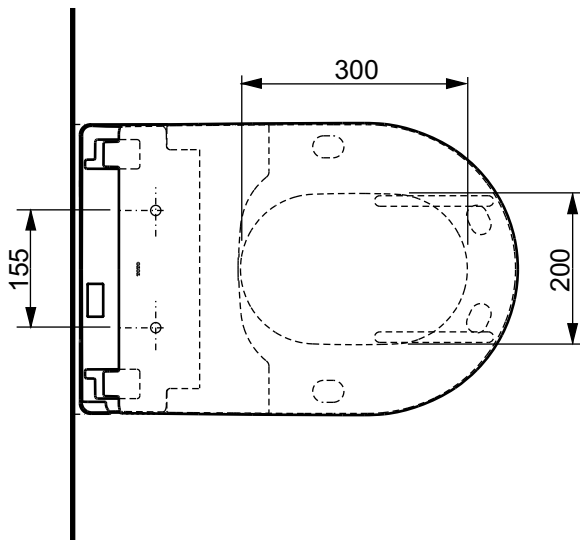

±0=OKFFB

TO BE COMBINED WITH:

- 1. RP WC, wall-hung, just to be used for the mentioned WASHLET™ CW542ERY
- 2. Flush Plate for TOTO Sanitary Modul MB175M#SS
- 3. Sanitary Modul for WASHLET™ with automatic flush WH182EAT

Designation		TOTO		
WASHLET™ RX EWATER+, auto flush, incl. remote controller TCF895CG				
Altered		Scale	1:10	
		Signed		T.G.
		Date		15/02/2022
			This drawing including the respective data may neither be duplicated nor modified nor altered without the consent of TOTO Europe GmbH. The usage of the data/technical drawings takes place at user's own risk and under exclusion of any liability of TOTO Europe GmbH and/or of the companies of the TOTO-Group. The indicated dimensions are not binding; products are subject to change.	