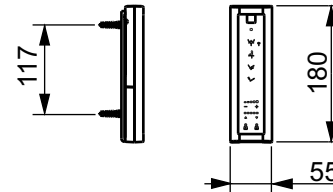

±0=OKFFB

TO BE COMBINED WITH:

- 1. RP WC, wall-hung, just to be used for the mentioned WASHLET™ CW542ERY
- 2. Flush Plate for TOTO Sanitary Modul MB175M#SS
- 3. Sanitary Modul for WASHLET™ with automatic flush WH182EAT

Designation		TOTO		
WASHLET™ RX EWATER+, auto flush, incl. remote controller TCF895CG				
Altered		Scale	1:10	
		Signed		T.G.
		Date		15/02/2022
			This drawing including the respective data may neither be duplicated nor modified nor altered without the consent of TOTO Europe GmbH. The usage of the data/technical drawings takes place at user's own risk and under exclusion of any liability of TOTO Europe GmbH and/or of the companies of the TOTO-Group. The indicated dimensions are not binding; products are subject to change.	