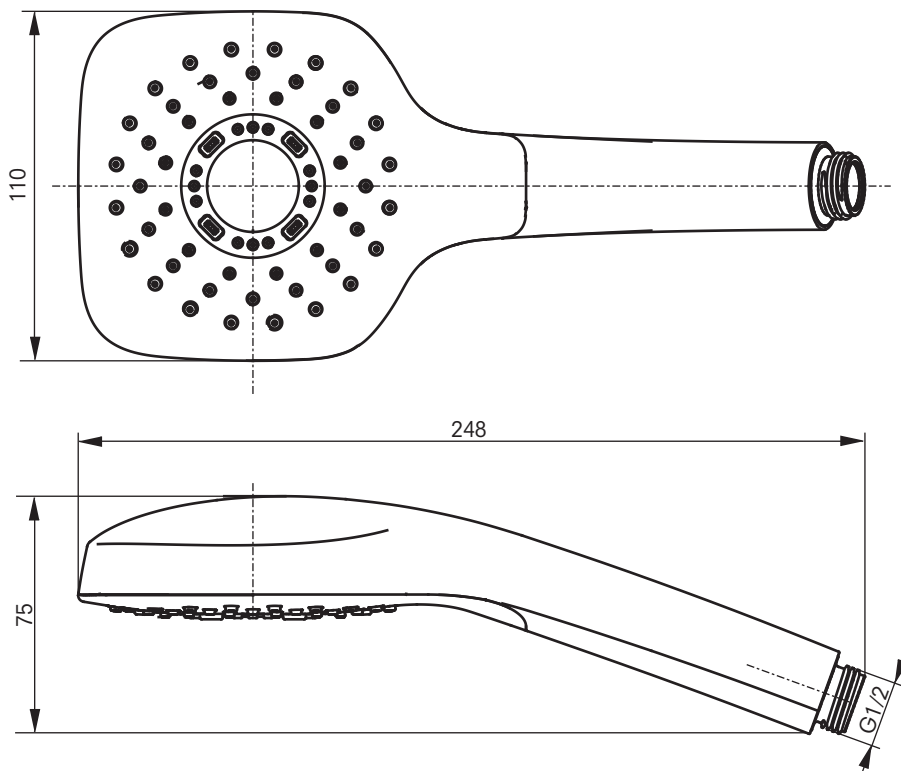

SHOWER

Hand shower, 110 mm, square

DE: Handbrause, 110 mm, eckig
FR: Douchette, 110 mm, rectangulaire
IT: Doccetta, 110 mm, rettangolare
NL: Handdouche, 110 mm, vierkant
RU: Ручной душ, 110 мм, прямоугольный

PRODUCT DETAILS

Product code	TBW02010E1A
EAN code	40 50663 09470 6
Size	w:110×d:74.5×h:245 (mm)
Colour	Chrome, White
Material	Resin
Technologies	Wavy spray, Water-saving

TECHNICAL DETAILS

Flow rate (at 0.3 Mpa)	Comfort Wave: 8 l/min
Operating pressure	0.05 - 0.5 MPa

Weights and measurements shown may be subject to small variations or are indicative.

TECHNICAL DRAWINGS

SHOWER

Hand shower, 110 mm, square

DE: Handbrause, 110 mm, eckig
FR: Douchette, 110 mm, rectangulaire
IT: Doccetta, 110 mm, rettangolare
NL: Handdouche, 110 mm, vierkant
RU: Ручной душ, 110 мм, прямоугольный