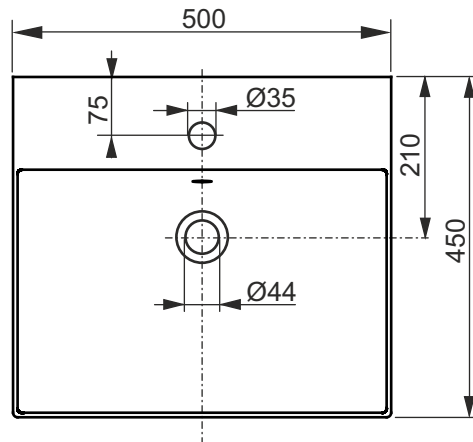

±0=OKFFB

Designation  
**WASHBASIN**  
 Washbasin CS, square, 500 mm, with  
 tap hole, with overflow LW1215CKE

**TOTO**

|         |        |                      |
|---------|--------|----------------------|
| Altered |        | Scale<br><b>1:10</b> |
|         |        |                      |
|         | Signed | T.G.                 |
|         | Date   | 01/02/2019           |

This drawing including the respective data may neither be duplicated nor modified nor altered without the consent of TOTO Europe GmbH. The usage of the data/technical drawings takes place at user's own risk and under exclusion of any liability of TOTO Europe GmbH and/or of the companies of the TOTO-Group. The indicated dimensions are not binding; products are subject to change. Measurements shown may be subject to small variations or are indicative.