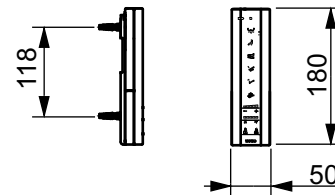

±0=OKFFB

TO BE COMBINED WITH:

- 1. SP WC, wall-hung, just to be used for the mentioned WASHLET™ CW522ERY
- 2. Flush Plate for TOTO Sanitary Modul MB175M#SS
- 3. Sanitary Modul for WASHLET™ with automatic flush WH182EAT

Designation		TOTO		
WASHLET™ SW auto flush, incl. remote controller TCF804C2G				
Altered		Scale	1:10	
		Signed		T.G.
		Date		15/02/2022
			This drawing including the respective data may neither be duplicated nor modified nor altered without the consent of TOTO Europe GmbH. The usage of the data/technical drawings takes place at user's own risk and under exclusion of any liability of TOTO Europe GmbH and/or of the companies of the TOTO-Group. The indicated dimensions are not binding; products are subject to change.	