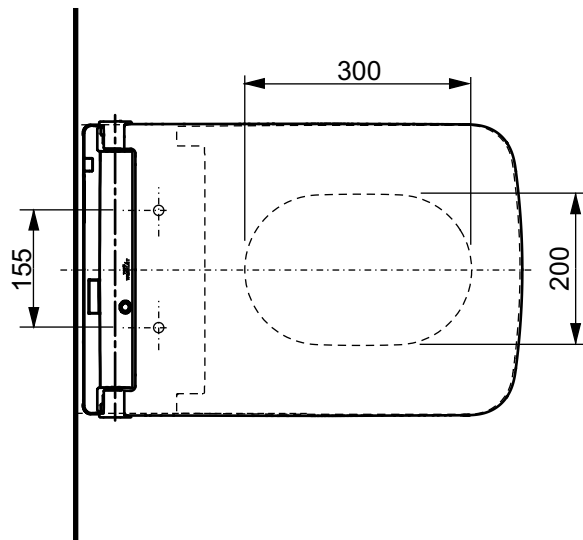

±0=OKFFB

TO BE COMBINED WITH:

- 1. SP WC, wall-hung, just to be used for the mentioned WASHLET™ CW522ERY
- 2. Flush Plate for TOTO Sanitary Modul MB175M#SS
- 3. Sanitary Modul for WASHLET™ with automatic flush WH182EAT

Designation		TOTO		
WASHLET™ SW auto flush, incl. remote controller TCF804C2G				
Altered		Scale	1:10	
		Signed		T.G.
		Date		15/02/2022
			This drawing including the respective data may neither be duplicated nor modified nor altered without the consent of TOTO Europe GmbH. The usage of the data/technical drawings takes place at user's own risk and under exclusion of any liability of TOTO Europe GmbH and/or of the companies of the TOTO-Group. The indicated dimensions are not binding; products are subject to change.	