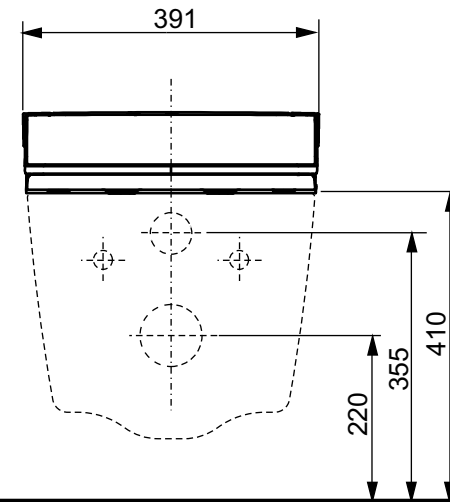

±0=OKFFB

TO BE COMBINED WITH:

- 1. SP WC, wall-hung, just to be used for the mentioned WASHLET™ CW522ERY
- 2. Flush Plate for TOTO Sanitary Modul MB175M#SS
- 3. Sanitary Modul for WASHLET™ with automatic flush WH182EAT

Designation		TOTO		
WASHLET™ SW auto flush, incl. remote controller TCF804C2G				
Altered		Scale	1:10	
		Signed		T.G.
		Date		15/02/2022
			This drawing including the respective data may neither be duplicated nor modified nor altered without the consent of TOTO Europe GmbH. The usage of the data/technical drawings takes place at user's own risk and under exclusion of any liability of TOTO Europe GmbH and/or of the companies of the TOTO-Group. The indicated dimensions are not binding; products are subject to change.	