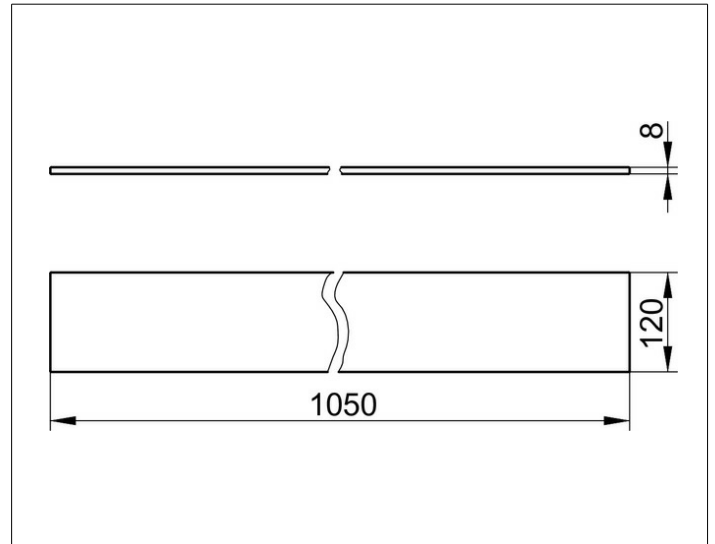

Edition 11

11110005100 Cristallinglas-Platte

PRODUKT

ZEICHNUNG

PRODUKTBESCHREIBUNG

ESG, lose

ABMESSUNG

1050 x 120 x 8 mm

AUSSCHREIBUNGSTEXT

KEUCO EDITION 11 crystalline glass plate 11110005100
 High-quality crystalline glass plate to match shelf brackets, Item no.
 11110010000
 Width 1050 mm, 8 mm strong, 120 mm deep
 without green tinged edge
 The maximum radius is 125 mm including storage console
 The storage console must be ordered separately!