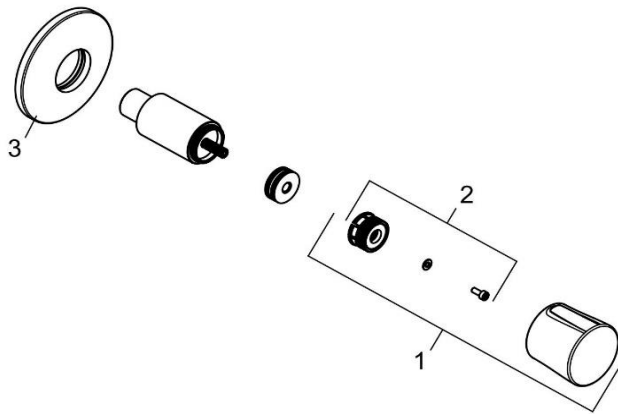

KLUDI BALANCE

528470575		Zwei-Wege-Umstellung	two-way diverter
1	7309205-00	GRIFF BALANCE	HANDLE BALANCE
2	7472300-00	RASTBUCHSE	HOLD BUSHING
3	7322705-00	UP - ROSETTE	ESCUTCHEON, CONCEALED