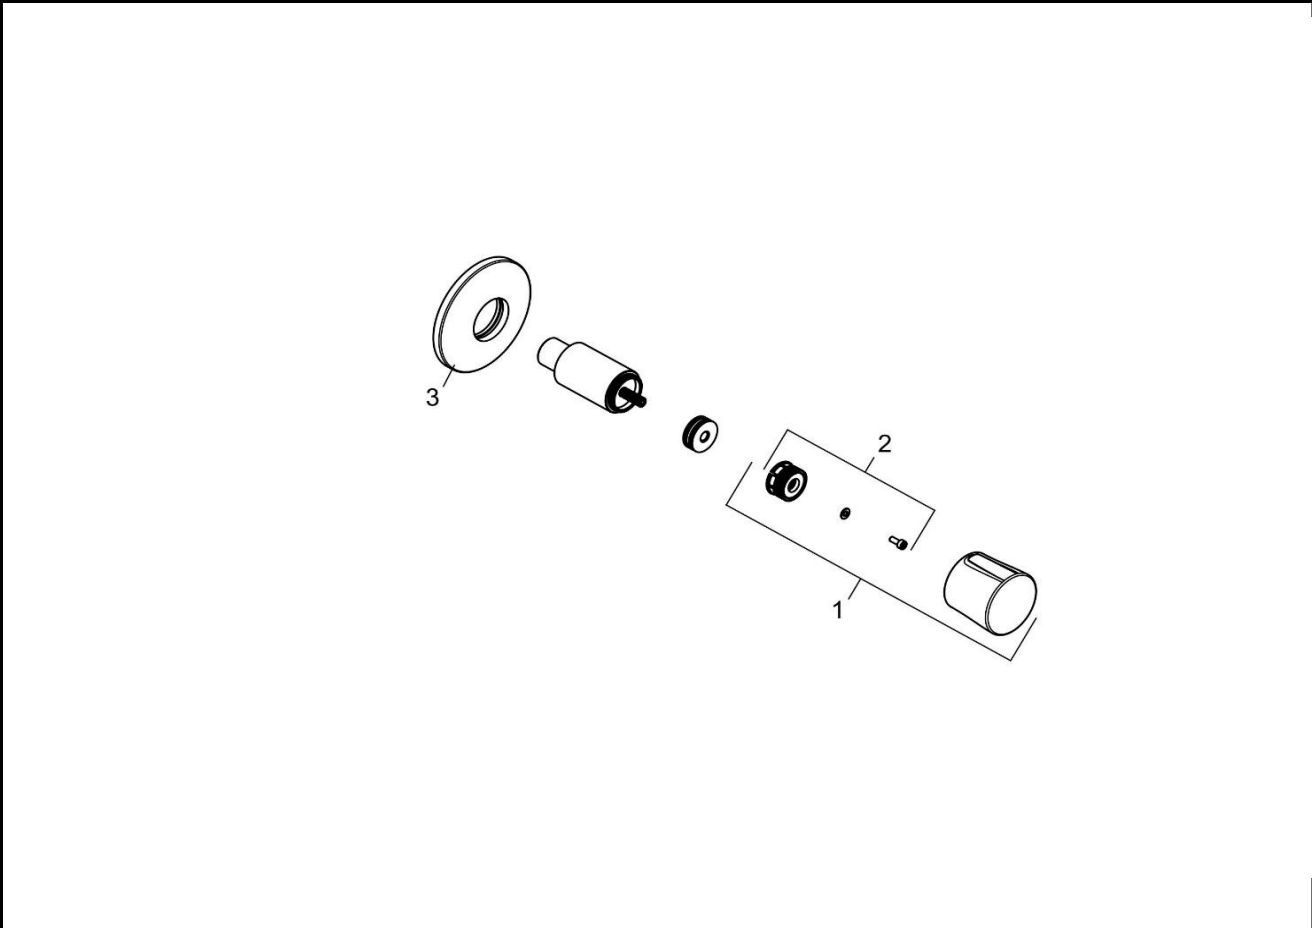

KLUDI BALANCE

528460575		Drei-Wege-Umstellung		three-way diverter	
1	7309205-00	GRIFF BALANCE		HANDLE BALANCE	
2	7472300-00	RASTBUCHSE		HOLD BUSHING	
3	7326005-00	UP - ROSETTE		ESCUTCHEON, CONCEALED	