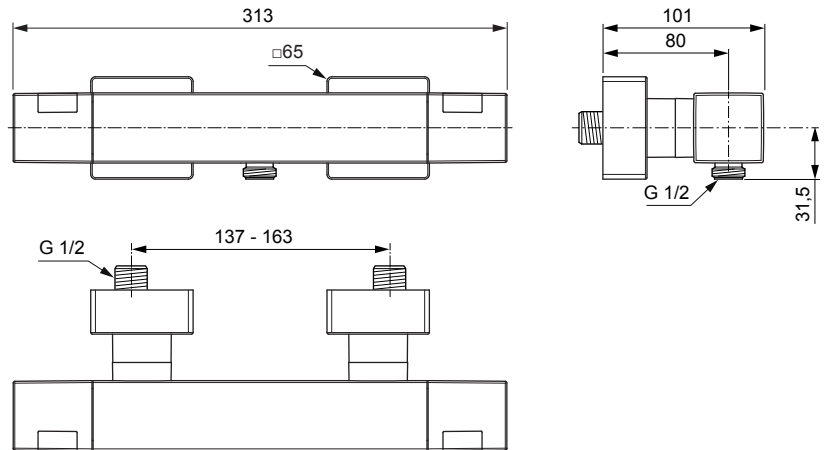

Ceratherm C100 A7533 ..

Ideal Standard

Produced from: **June. 2021**

Shower Thermostat
chrome **A7533AA**

Pos.	Description	Part-Number	Qty.	Pos.	Description	Part-Number	Qty.
1	Handle cpl.	A 861 545 AA	1 Set				
2	Thermostatic Cartridge cpl.	A 861 371 NU	1 pcs				
3	Stopring	A 861 373 NU	1 pcs				
4	Cartridge G1/2 180° cpl.	A 861 245 NU*	1 Set				
5	Nipple G1/2 outside cpl.	A 861 546 NU	1 Set				
6	Non-return valve	A 861 372 NU	1 Set				
7	Escutcheon cpl.	A 861 547 AA	2 Set				
8	Escutcheon Ø37	A 861 815 AA	2 pcs				

*Universal set (not all parts needed)