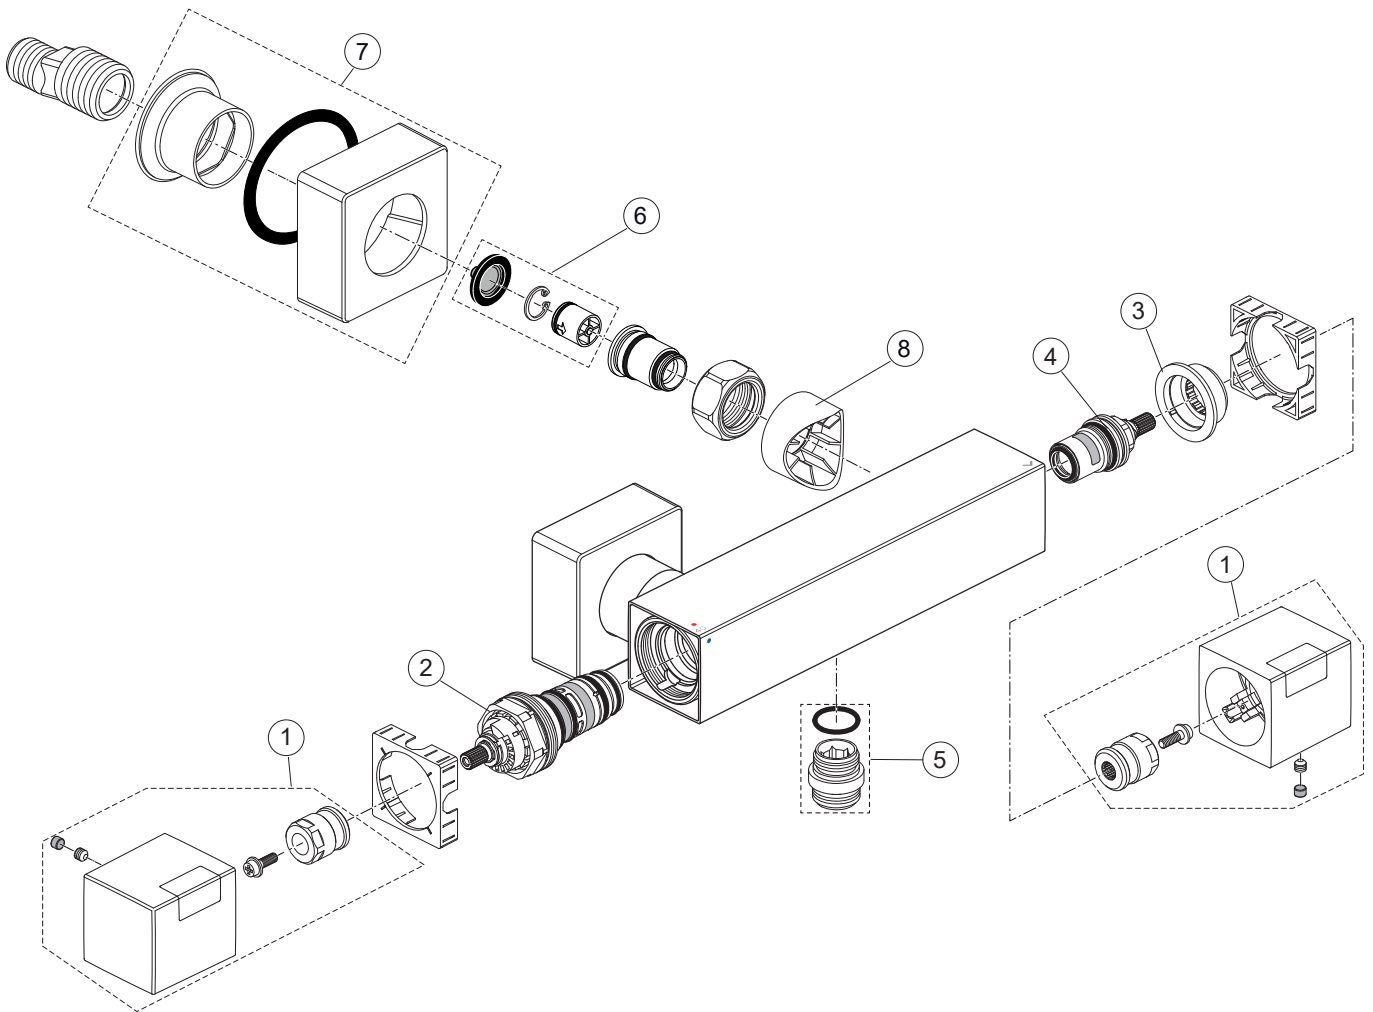

Ceratherm C100 A7533 ..

Ideal Standard

Produced from: **June. 2021**

Shower Thermostat
chrome **A7533AA**

Pos.	Description	Part-Number	Qty.	Pos.	Description	Part-Number	Qty.
1	Handle cpl.	A 861 545 AA	1 Set				
2	Thermostatic Cartridge cpl.	A 861 371 NU	1 pcs				
3	Stopring	A 861 373 NU	1 pcs				
4	Cartridge G1/2 180° cpl.	A 861 245 NU*	1 Set				
5	Nipple G1/2 outside cpl.	A 861 546 NU	1 Set				
6	Non-return valve	A 861 372 NU	1 Set				
7	Escutcheon cpl.	A 861 547 AA	2 Set				
8	Escutcheon Ø37	A 861 815 AA	2 pcs				

*Universal set (not all parts needed)