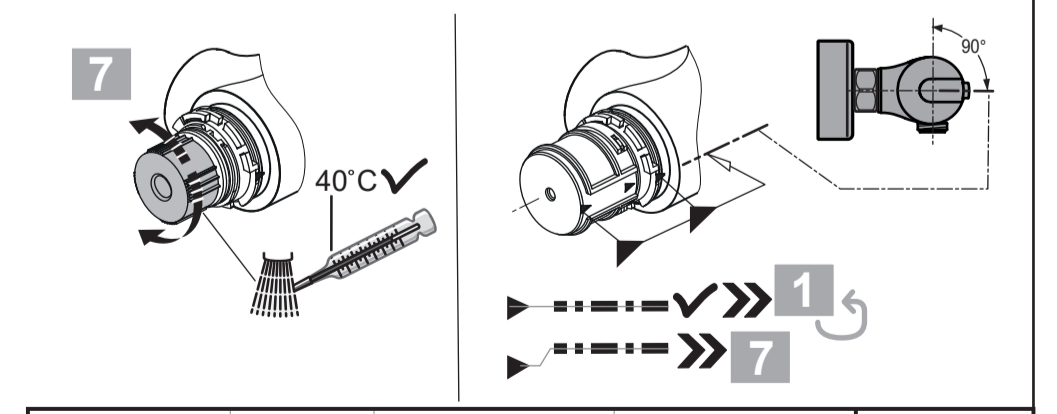

Ideal Standard

CeraPlus Safe
A 6870 ..

0122 / A 868 944 R3
 Made in Germany

Ideal Standard International NV
 Corporate Village - Gent Building
 Da Vincilaan 2
 1935 Zaventem
 Belgium

www.idealstandardinternational.com