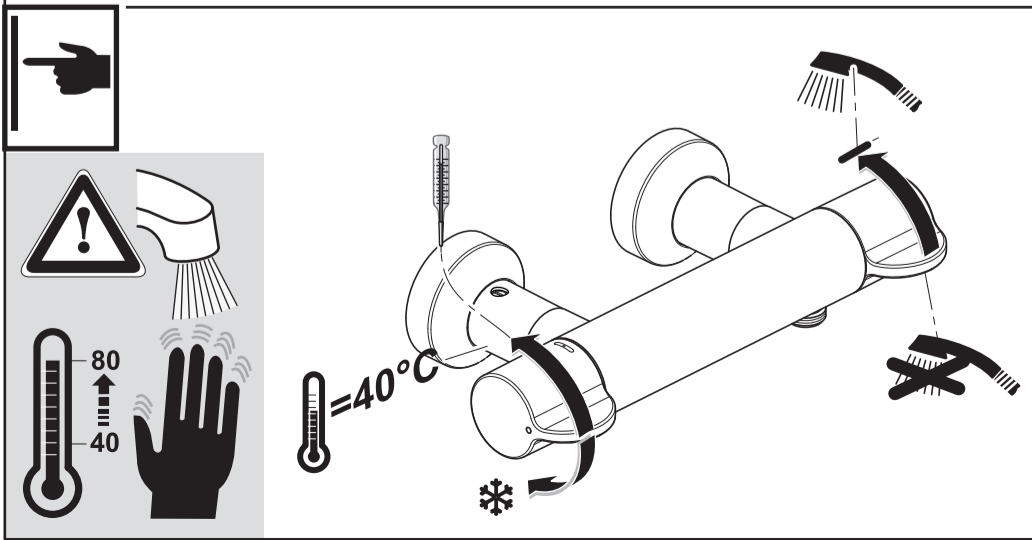

Ideal Standard

CeraPlus Safe
A 6870 ..

0122 / A 868 944 R3
 Made in Germany

Ideal Standard International NV
 Corporate Village - Gent Building
 Da Vincilaan 2
 1935 Zaventem
 Belgium

www.idealstandardinternational.com