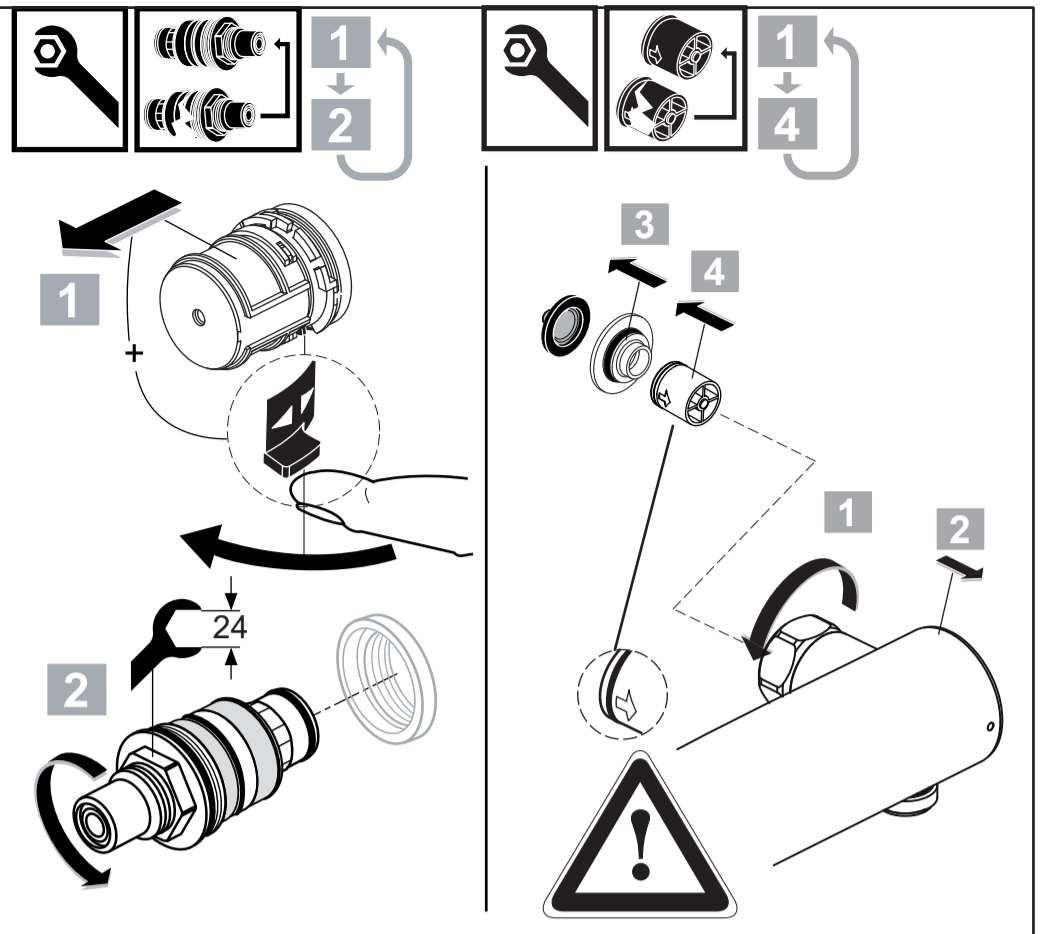

Ideal Standard

CeraPlus Safe
A 6870 ..

0122 / A 868 944 R3
 Made in Germany

Ideal Standard International NV
 Corporate Village - Gent Building
 Da Vincilaan 2
 1935 Zaventem
 Belgium

www.idealstandardinternational.com