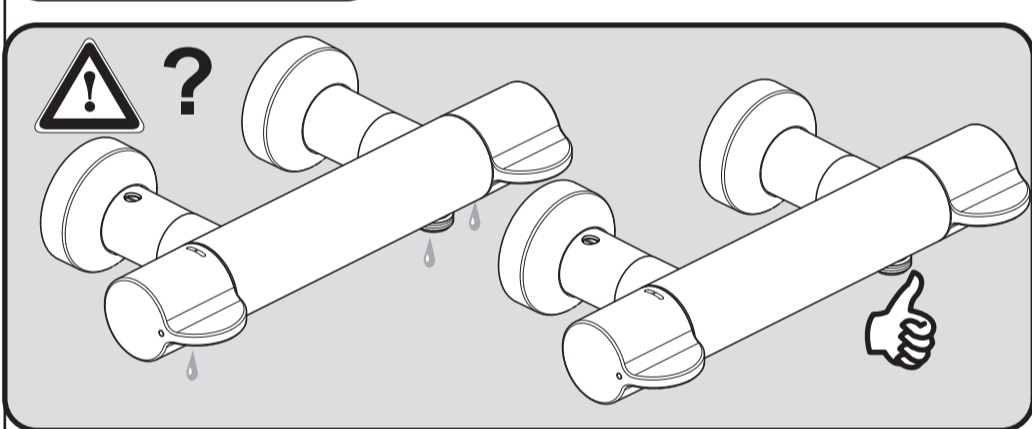

Ideal Standard

CeraPlus Safe
A 6870 ..

0122 / A 868 944 R3
 Made in Germany

Ideal Standard International NV
 Corporate Village - Gent Building
 Da Vincilaan 2
 1935 Zaventem
 Belgium

www.idealstandardinternational.com