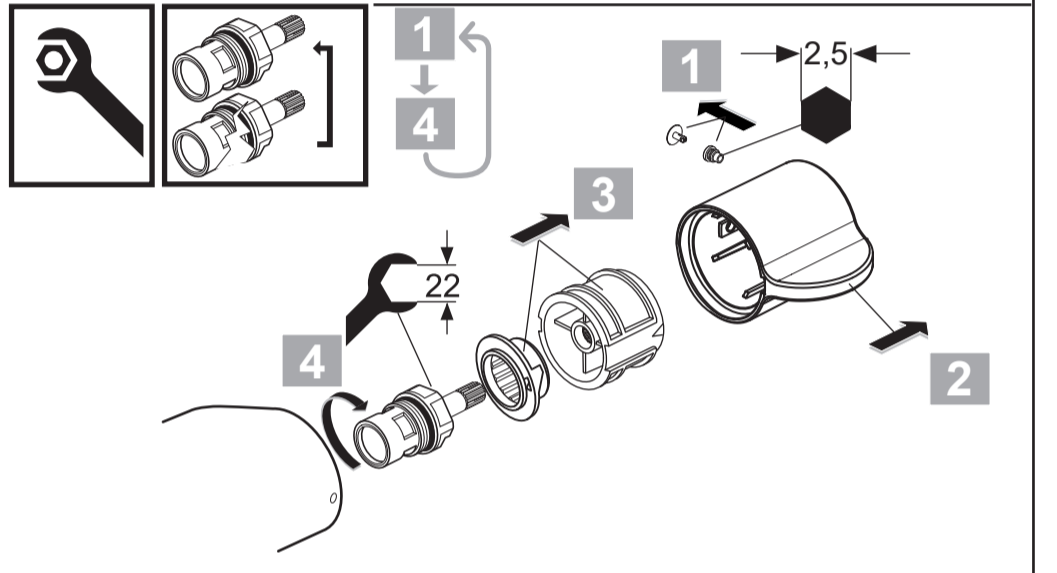

Ideal Standard

CeraPlus Safe
A 6870 ..

0122 / A 868 944 R3
 Made in Germany

Ideal Standard International NV
 Corporate Village - Gent Building
 Da Vincilaan 2
 1935 Zaventem
 Belgium

www.idealstandardinternational.com