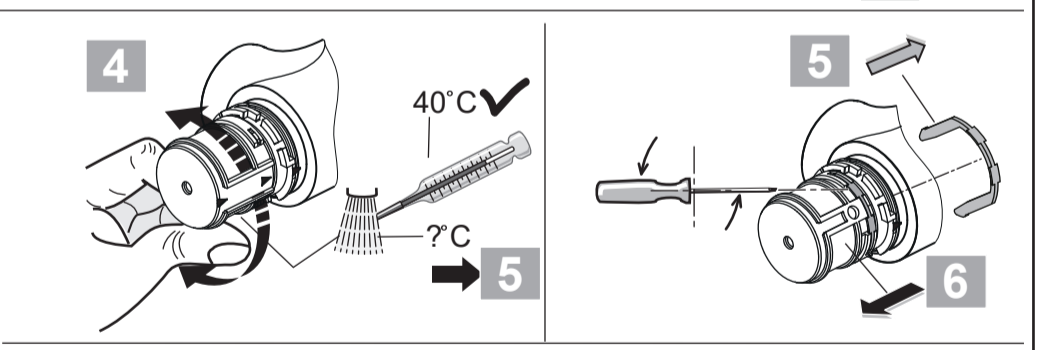

Ideal Standard

CeraPlus Safe
A 6870 ..

0122 / A 868 944 R3
 Made in Germany

Ideal Standard International NV
 Corporate Village - Gent Building
 Da Vincilaan 2
 1935 Zaventem
 Belgium

www.idealstandardinternational.com