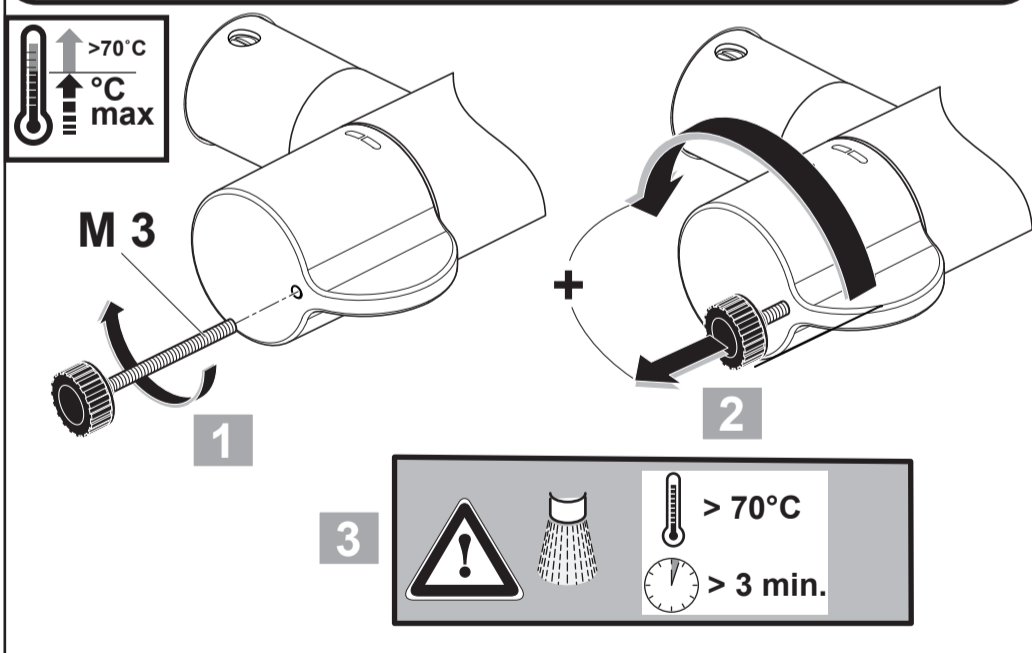

Ideal Standard

CeraPlus Safe
A 6870 ..

0122 / A 868 944 R3
 Made in Germany

Ideal Standard International NV
 Corporate Village - Gent Building
 Da Vincilaan 2
 1935 Zaventem
 Belgium

www.idealstandardinternational.com