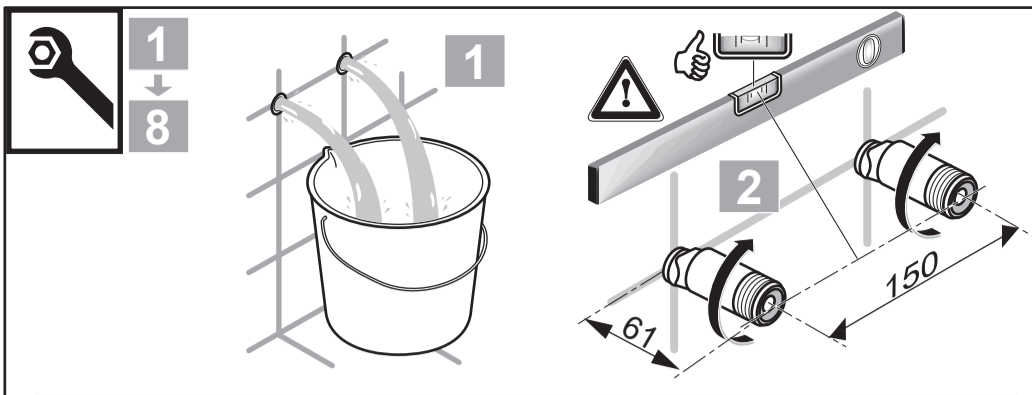

Ideal Standard

CeraPlus Safe
A 6870 ..

0122 / A 868 944 R3
 Made in Germany

Ideal Standard International NV
 Corporate Village - Gent Building
 Da Vincilaan 2
 1935 Zaventem
 Belgium

www.idealstandardinternational.com