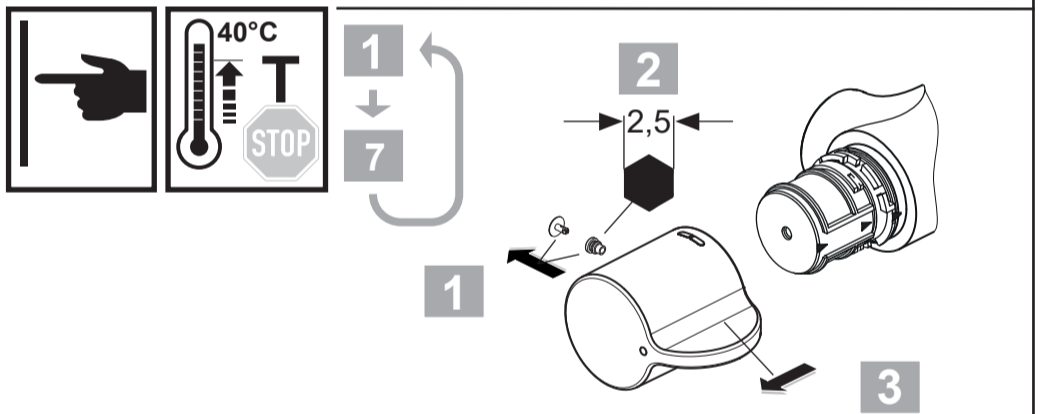

Ideal Standard

CeraPlus Safe
A 6870 ..

0122 / A 868 944 R3
 Made in Germany

Ideal Standard International NV
 Corporate Village - Gent Building
 Da Vincilaan 2
 1935 Zaventem
 Belgium

www.idealstandardinternational.com