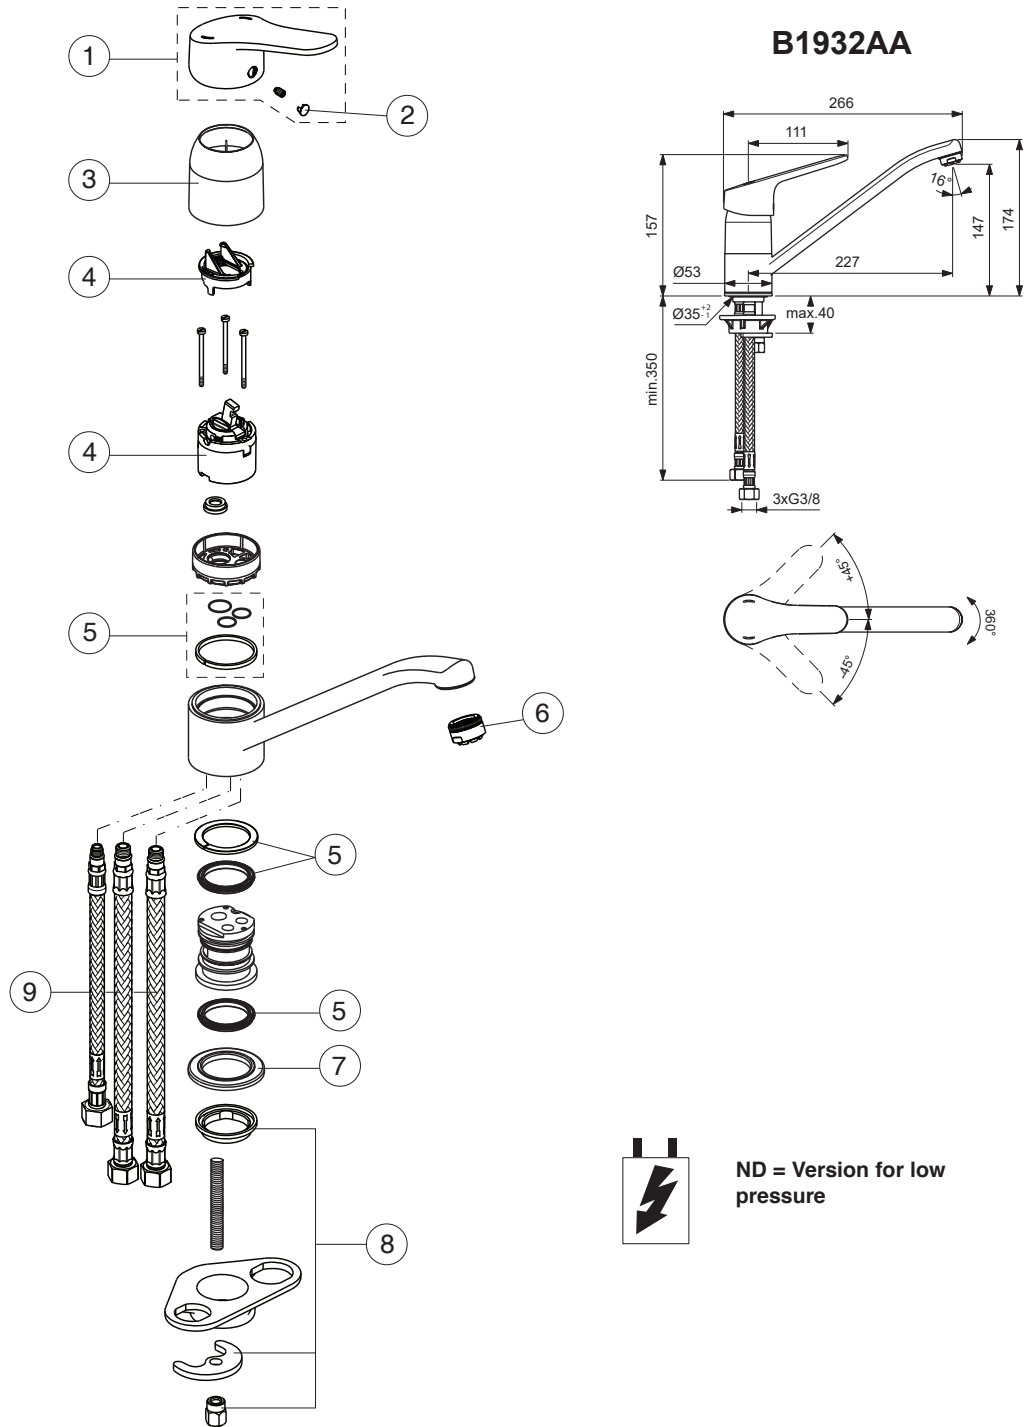

CERAFORM

Pos.	Signify	Spare parts-Nr.	Quantity	Pos.	Signify	Spare parts-Nr.	Quantity
1	Lever,w/logo-set	B961425AA	1 Set				
2	Cap decorative	B960473AA	1 Pcs.				
3	Rosette	A964521AA	1 Set				
4	Cartridge Ø40mm high-flow	B960775NU	1 Set				
5	Sealing set	B960784NU*	1 Set				
6	Flow liner M24x1,ND	A960935AA	1 Pcs.				
7	Rosette decorative	B960881AA	1 Set				
8	Connecting set	A964520NU	1 Set				
9	Flex pexhose G3/8 M10x1/L550mm	B961614NU	1 Pcs.				
	Flex hose G3/8 M8x1/L500mm	B960221NU	1 Pcs.				

CERAFORM

Pos.	Signify	Spare parts-Nr.	Quantity	Pos.	Signify	Spare parts-Nr.	Quantity
1	Lever,w/logo-set	B961425AA	1 Set				
2	Cap decorative	B960473AA	1 Pcs.				
3	Rosette	A964521AA	1 Set				
4	Cartridge Ø40mm high-flow	B960775NU	1 Set				
5	Sealing set	B960784NU	1 Set				
6	Flow liner M24x1,ND	A960935AA	1 Pcs.				
7	Rosette decorative	B960881AA	1 Set				
8	Connecting set	A964520NU	1 Set				
9	Flex hose G3/8	B961614NU	1 Pcs.				
	M10x1C/8x12/L550						
	Flex pexhose G3/8	A962005NU	1 Pcs.				
	M8x1/L500						