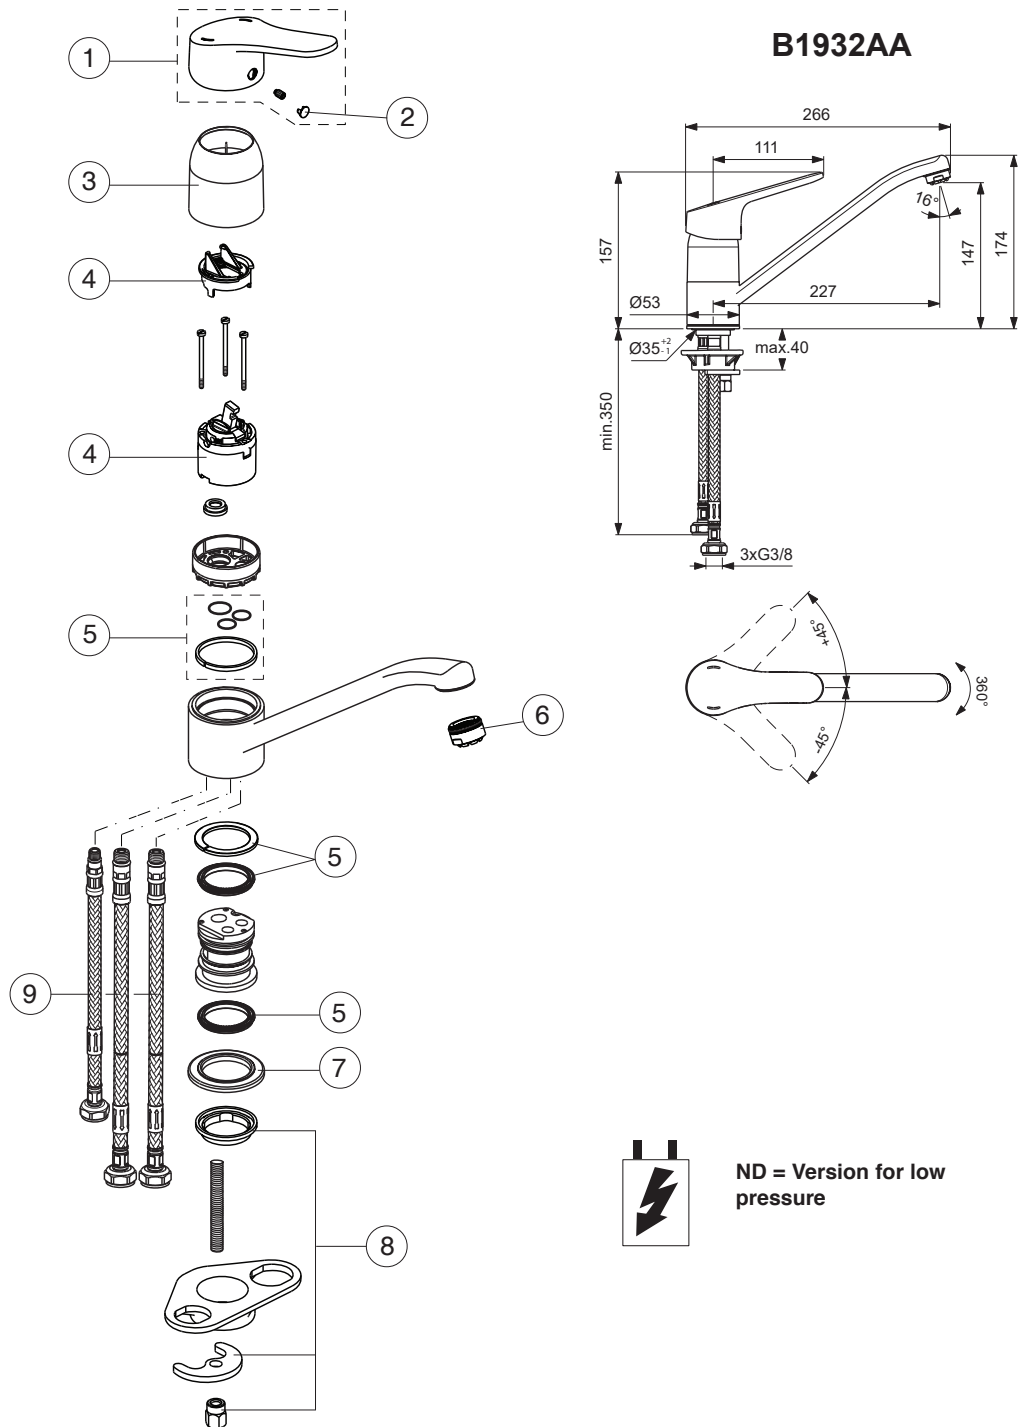

CERAFORM

Pos.	Signify	Spare parts-Nr.	Quantity	Pos.	Signify	Spare parts-Nr.	Quantity
1	Lever,w/logo-set	B961425AA	1 Set				
2	Cap decorative	B960473AA	1 Pcs.				
3	Rosette	A964521AA	1 Set				
4	Cartridge Ø40mm high-flow	B960775NU	1 Set				
5	Sealing set	B960784NU*	1 Set				
6	Flow liner M24x1,ND	A960935AA	1 Pcs.				
7	Rosette decorative	B960881AA	1 Set				
8	Connecting set	A964520NU	1 Set				
9	Flex pexhose G3/8 M10x1/L550mm	B961614NU	1 Pcs.				
	Flex hose G3/8 M8x1/L500mm	B960221NU	1 Pcs.				

CERAFORM

Pos.	Signify	Spare parts-Nr.	Quantity	Pos.	Signify	Spare parts-Nr.	Quantity
1	Lever,w/logo-set	B961425AA	1 Set				
2	Cap decorative	B960473AA	1 Pcs.				
3	Rosette	A964521AA	1 Set				
4	Cartridge Ø40mm high-flow	B960775NU	1 Set				
5	Sealing set	B960784NU	1 Set				
6	Flow liner M24x1,ND	A960935AA	1 Pcs.				
7	Rosette decorative	B960881AA	1 Set				
8	Connecting set	A964520NU	1 Set				
9	Flex hose G3/8	B961614NU	1 Pcs.				
	M10x1C/8x12/L550						
	Flex pexhose G3/8	A962005NU	1 Pcs.				
	M8x1/L500						