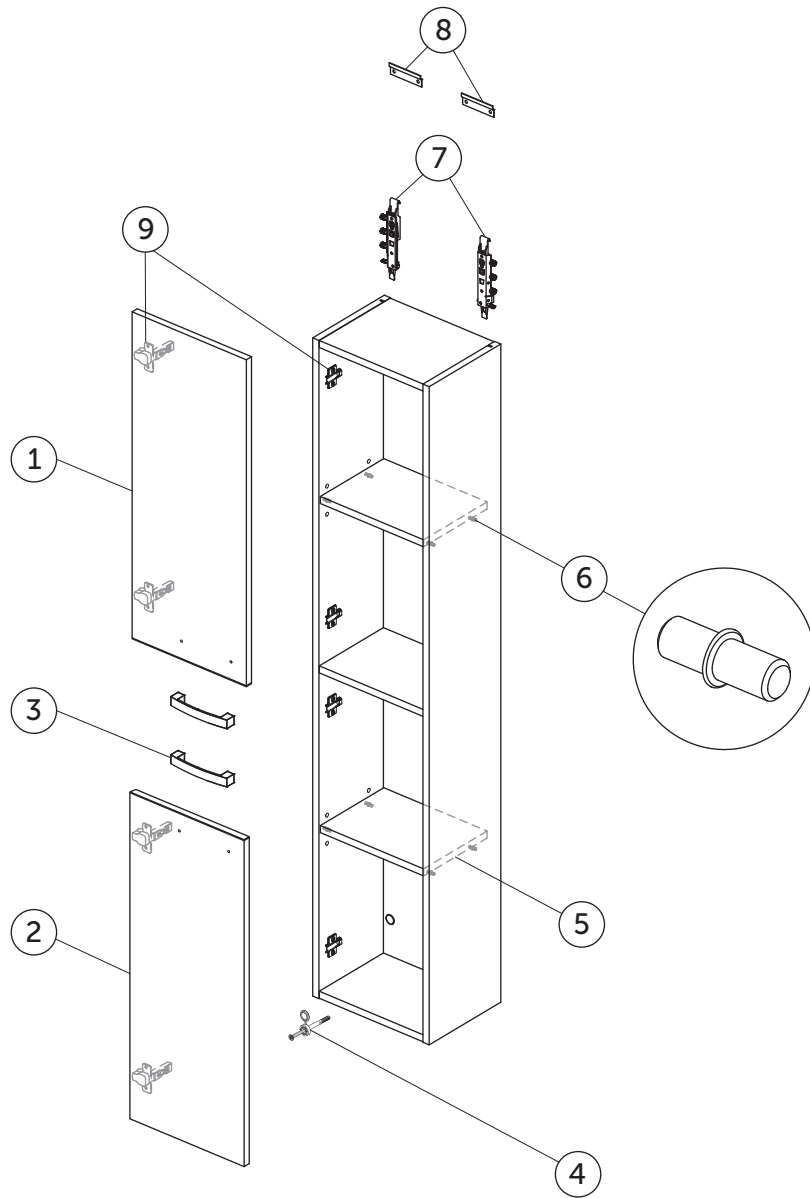

SPARE PARTS

Column unit
2 doors

Item	Description	Colour/Finish	Code No.	Quantity
1	Upper Door (No hinges)	WG - White SG - Gray * OS - Oak LG - Lava Grey **	EF036WG EF036SG EF036OS EF036LG	1
2	Lower Door (No hinges)	WG - White SG - Gray * OS - Oak LG - Lava Grey **	EF037WG EF037SG EF037OS EF037LG	1
3	Handle + screws		EF03167	1
4	Security screw fixation column		EF03867	1
5	Shelf	WG - White SG - Gray * OS - Oak LG - Lava Grey **	EV434WG EV434SG EV434OS EV434LG	1
6	Shelf holder KIT		EV43567	4
7	Hanging bracket KIT Traser 6		EV43867	Pair
8	Wall fixation KIT column		EV43767	2
9	Hinge KIT for door SC (Hinge + plate)		EV43667	1 + 1