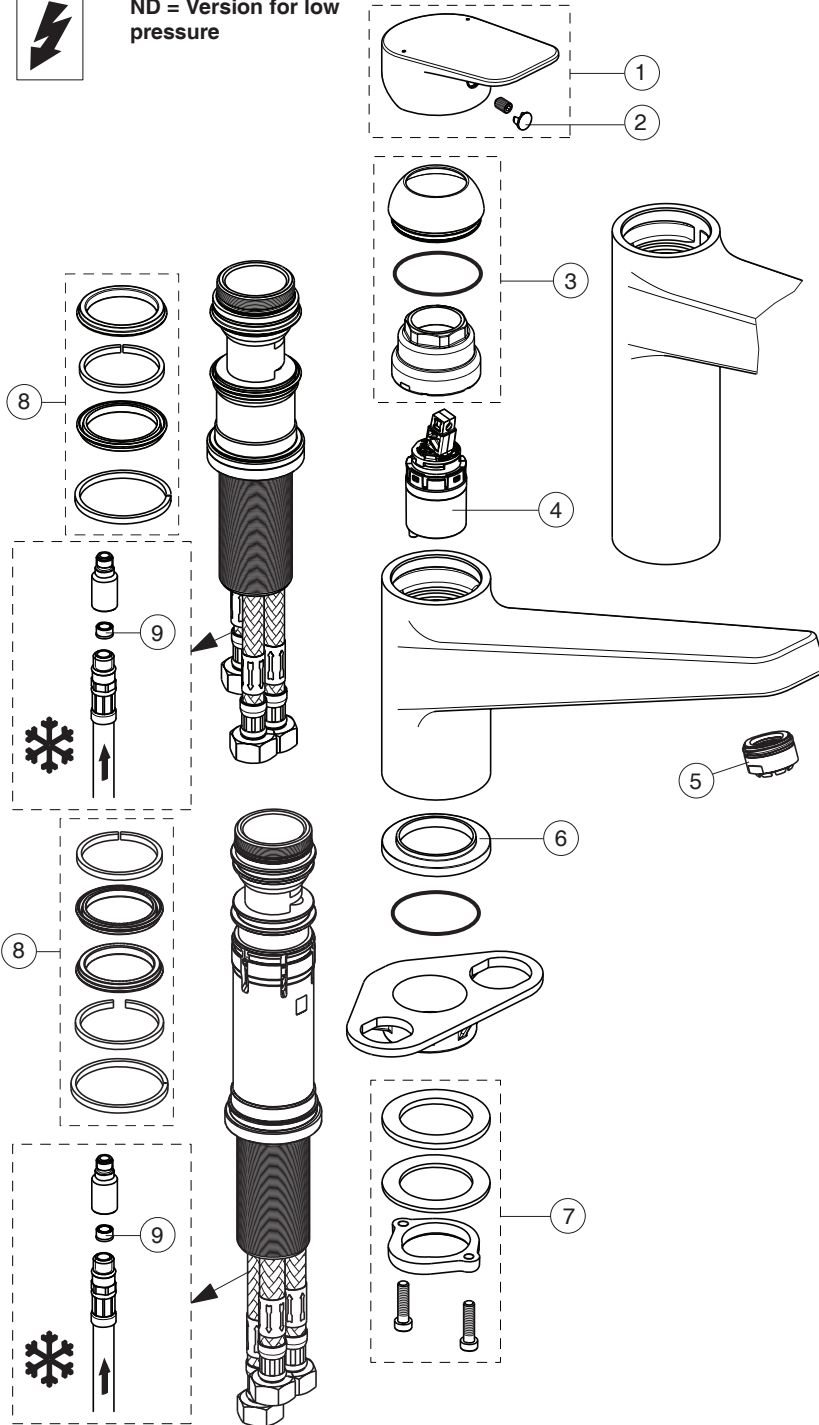

CERAPLAN

Ideal Standard

ND = Version for low pressure

BD322AA

BD326AA

Pos.	Signify	Spare parts-Nr.	Quantity	Pos.	Signify	Spare parts-Nr.	Quantity
1	Lever,w/logo	B961734AA	1 Set				
2	Cap decorative	B960473AA	1 Pcs.				
3	Escutcheon	B961677AA	1 Set				
4	Cartridge Ø28mm	A861397NU	1 Pcs.				
5	Flow liner M24x1,ND	A960935AA	1 Pcs.				
6	Rosette decorative	B960712AA	1 Pcs.				
7	Connecting group	B960255NU	1 Set				
8	Sealing elements	B961676NU	1 Set				
9	Flow limiter	A860984NU	1 Pcs.				