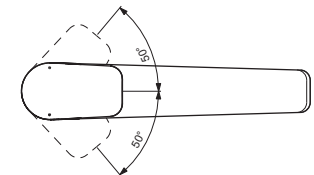

CERAPLAN

Ideal Standard

ND = Version for low pressure

BD322AA

BD326AA

Pos.	Signify	Spare parts-Nr.	Quantity	Pos.	Signify	Spare parts-Nr.	Quantity
1	Lever,w/logo	B961734AA	1 Set				
2	Cap decorative	B960473AA	1 Pcs.				
3	Escutcheon	B961677AA	1 Set				
4	Cartridge Ø28mm	A861397NU	1 Pcs.				
5	Flow liner M24x1,ND	A960935AA	1 Pcs.				
6	Rosette decorative	B960712AA	1 Pcs.				
7	Connecting group	B960255NU	1 Set				
8	Sealing elements	B961676NU	1 Set				
9	Flow limiter	A860984NU	1 Pcs.				