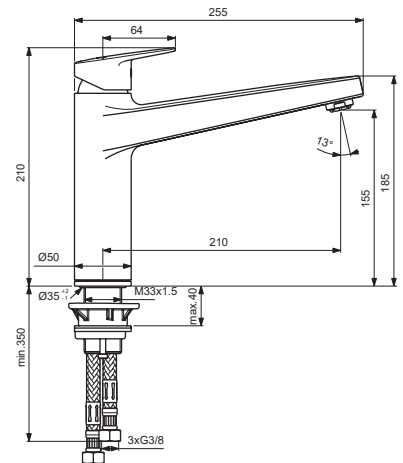

CERAPLAN

Ideal Standard

ND = Version for low pressure

BD322AA

BD326AA

Pos.	Signify	Spare parts-Nr.	Quantity	Pos.	Signify	Spare parts-Nr.	Quantity
1	Lever,w/logo	B961734AA	1 Set				
2	Cap decorative	B960473AA	1 Pcs.				
3	Escutcheon	B961677AA	1 Set				
4	Cartridge Ø28mm	A861397NU	1 Pcs.				
5	Flow liner M24x1,ND	A960935AA	1 Pcs.				
6	Rosette decorative	B960712AA	1 Pcs.				
7	Connecting group	B960255NU	1 Set				
8	Sealing elements	B961676NU	1 Set				
9	Flow limiter	A860984NU	1 Pcs.				