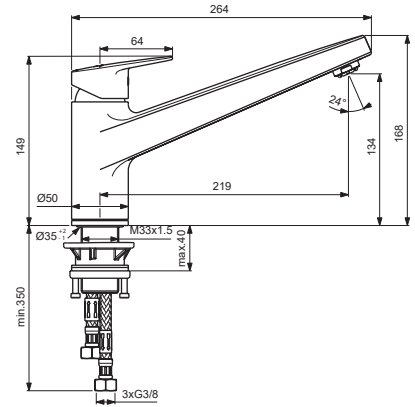

CERAPLAN

Ideal Standard

ND = Version for low pressure

BD322AA

BD326AA

Pos.	Signify	Spare parts-Nr.	Quantity	Pos.	Signify	Spare parts-Nr.	Quantity
1	Lever,w/logo	B961734AA	1 Set				
2	Cap decorative	B960473AA	1 Pcs.				
3	Escutcheon	B961677AA	1 Set				
4	Cartridge Ø28mm	A861397NU	1 Pcs.				
5	Flow liner M24x1,ND	A960935AA	1 Pcs.				
6	Rosette decorative	B960712AA	1 Pcs.				
7	Connecting group	B960255NU	1 Set				
8	Sealing elements	B961676NU	1 Set				
9	Flow limiter	A860984NU	1 Pcs.				