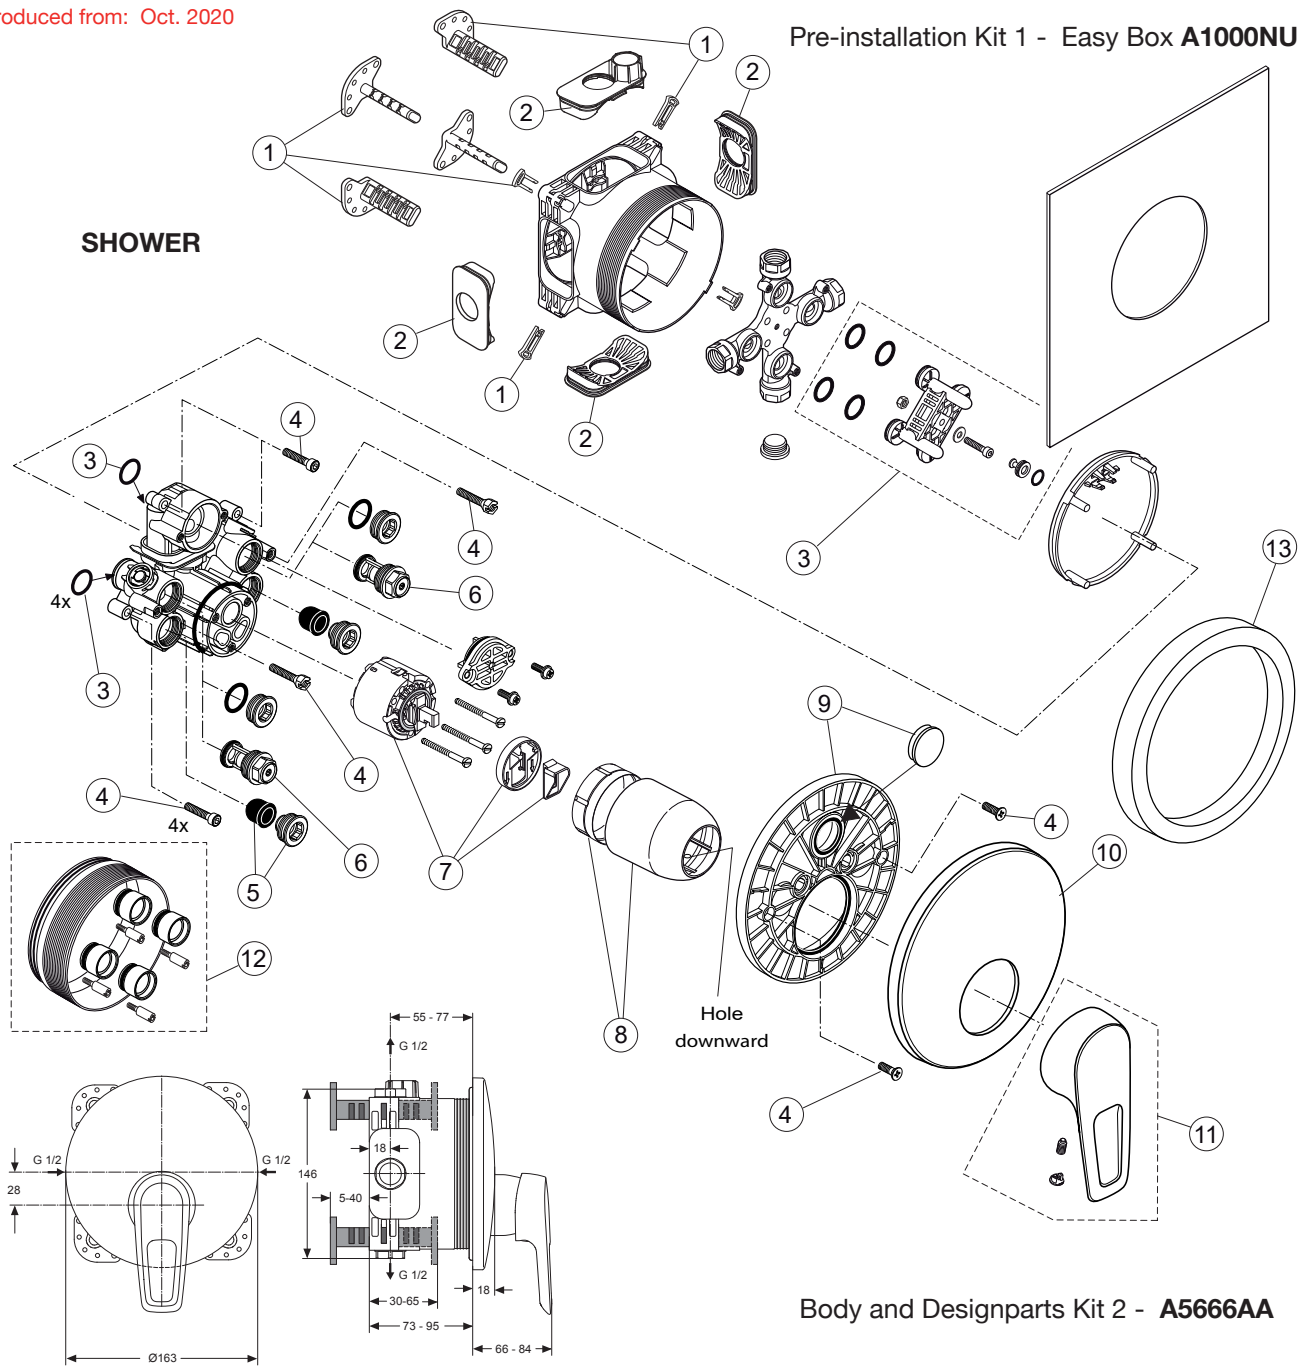

Produced from: Oct. 2020

Body and Designparts Kit 2 - **A5666AA**

Replace **XX** with the appropriate finish code
chrome = AA,

Example spare part order:
A 960 893 AA in chrome

Pos.	Description	Part-Number	Qty.	Pos.	Description	Part-Number	Qty.
1	Install. depth adjust.	A 963 131 NU	1 Set	12	Extension kit 20mm	A 960 704 NU	1 Set
2	Side sealing	A 963 132 NU	1 Set		Extension kit 40mm	A 962 476 NU	1 Set
3	Flushing device cpl.	A 963 146 NU	1 Set	13	Distance frame 20mm	A 960 705 XX	1 pcs
4	Screw set complete	A 960 890 NU	1 Set				
5	Low noise insert	A 960 891 NU	1 pcs				
6	Stop valve	A 960 706 NU	2 pcs				
7	Cartridge with ECO-kit	A 960 500 NU	1 pcs				
8	Cover + Clamping + O-ring	A 960 893 XX	1 pcs				
9	Escutcheon holder compl.	A 960 895 NU	1 Set				
10	Escutcheon / Shr curved	A 962 390 XX	1 pcs				
11	Lever compl. with Logo ISI	A 963 227 XX	1 pcs				