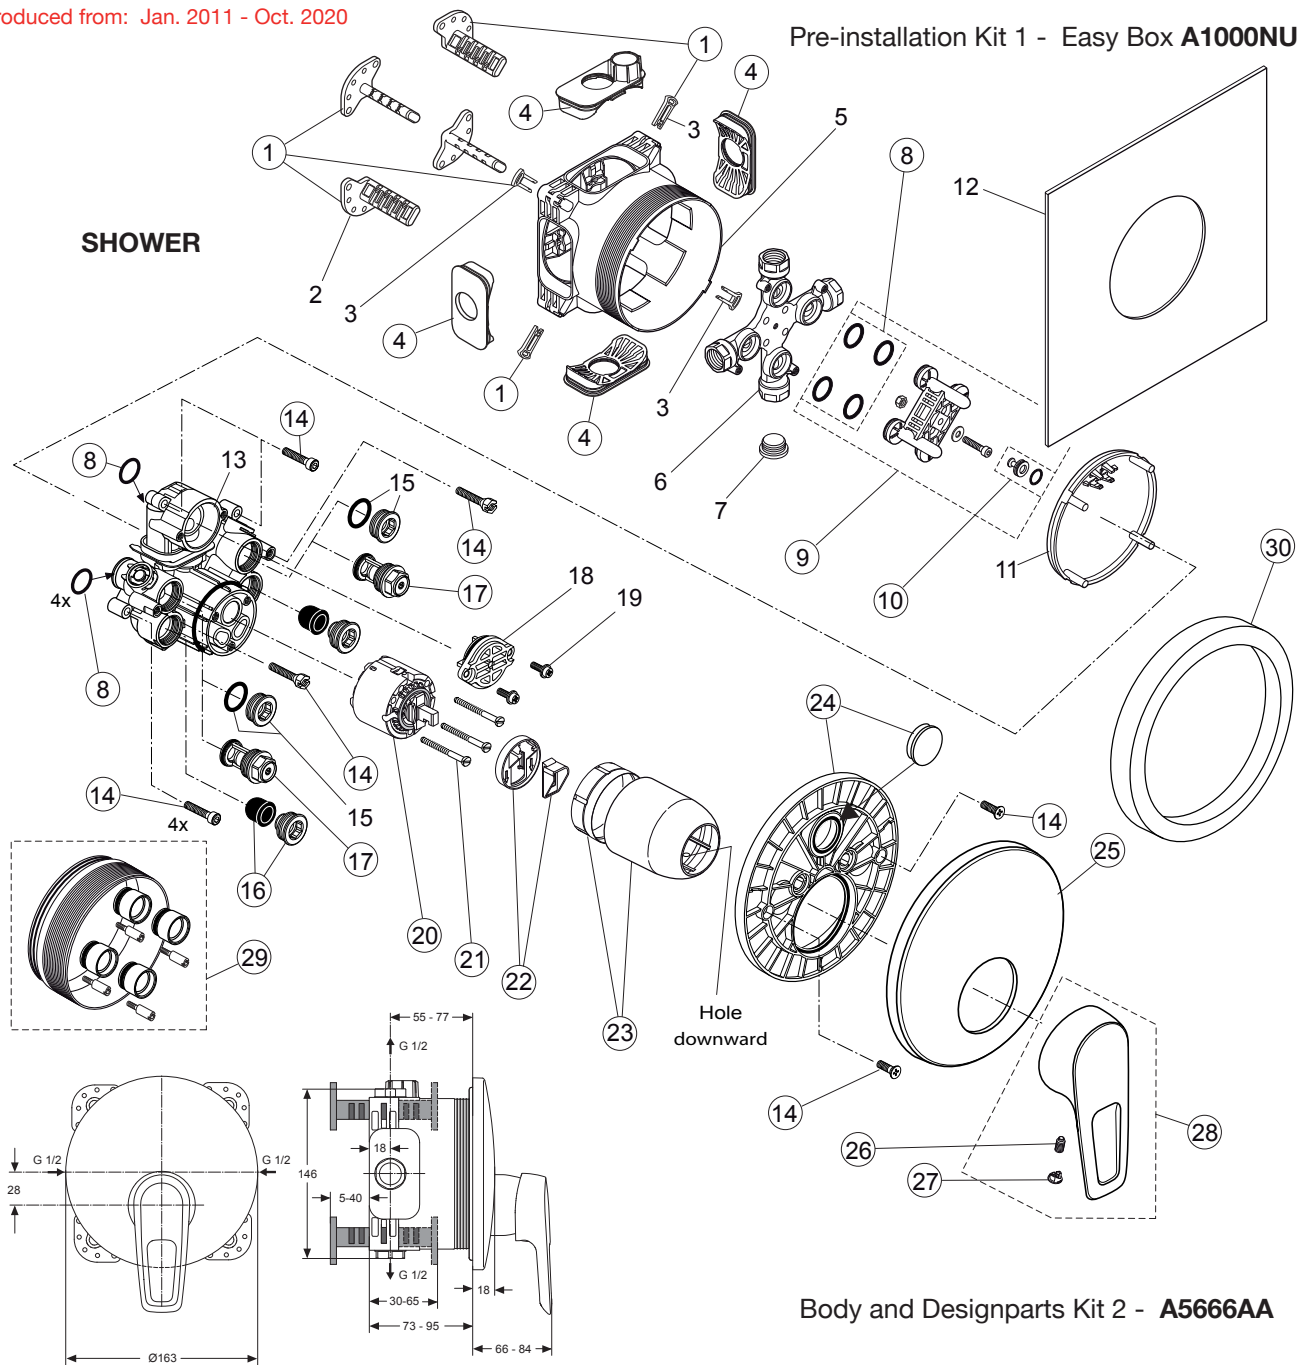

Produced from: Jan. 2011 - Oct. 2020

Body and Designparts Kit 2 - A5666AA

Replace XX with the appropriate finish code
chrome = AA,

Example spare part order:
A 960 893 AA in chrome

Pos.	Description	Part-Number	Qty.	Pos.	Description	Part-Number	Qty.
1	Installation depth adjustment with clips	A 963 131 NU	1 Set	16	Low noise insert	A 960 891 NU	1 pcs
2	Depth adjustment device			17	Stop valve	A 960 706 NU	2 pcs
3	Adjustment lock (contained in pos. 1)			18	Front cover with o-ring		
4	Side sealing	A 963 132 NU	1 Set	19	Screw M4x12		
5	Built-in box			20	Cartridge with pos.22	A 960 500 NU	1 pcs
6	Multi-way body			21	Cylindrical screw M4x41,7	A 963 335 NU	3 pcs
7	Plug G1/2			22	ECO-kit	A 860 700 NU	1 Set
8	O-ring Ø 17 x 2,5	A 963 143 NU	1 Set	23	Cover + Clamping + O-ring	A 960 893 XX	1 pcs
9	Flushing device with Screw, washer + sealing set	A 963 146 NU	1 Set	24	Escutcheon holder compl.	A 960 895 NU	1 Set
10	Plug with o-ring Ø 12x1,5	A 963 147 NU	1 pcs	25	Escutcheon / Shr curved	A 962 390 XX	1 pcs
11	Cover for built-in box			26	Thread pin M5x10 DIN915	A 963 309 NU	1 pcs
12	Sealing fleece			27	Cap red/blue for handle	A 963 054 NU	1 pcs
13	Body Single lever			28	Lever compl. with Logo ISI	A 963 227 XX	1 pcs
14	Screw set complete	A 960 890 NU	1 Set	29	Extension kit 20mm	A 960 704 NU	1 Set
15	Plug with o-ring				Extension kit 40mm	A 962 476 NU	1 Set
				30	Distance frame 20mm	A 960 705 XX	1 pcs