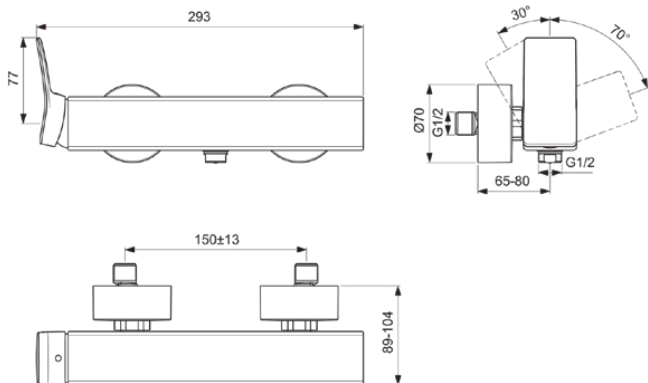

CONCA

BC761A5

CONCA | Brausearmatur AP 293x89x112 mm in magnetic grey, 20.0 l/min (3 bar) | Click-Technologie, EPD, FirmaFlow, PVD Technologie

Bild & Zeichnung

Allgemeine Informationen

Produktkategorie:	Brausearmaturen
Produktart:	Brausearmatur AP
Marke:	Ideal Standard
Kollektion:	CONCA
Designer:	Palomba Serafini Associati
Farbe:	A5 - Magnetic Grey
Oberflächenveredelung:	satin
Höhe (mm):	112
Breite (mm):	293
Ausladung (mm):	89 - 104
Befestigungsart:	S-Anschluss
Nettogewicht (kg):	2.42
EAN Code:	3800861085737

Features

Click-Technologie

EPD

FirmaFlow

PVD Technologie

Downloads

- [EPD](#)
- [Declaration of Conformity](#)
- [Installation Guide](#)
- [Spare Parts List](#)

Produktstandards & Zertifikate

Normen:	EN 817 | DIN 4109-1
Name des ACS-Zertifikates:	21 ACC LY 067_222

Produktspezifikationen

Anzahl der Rosette(n):	2
Anzahl der Griffe:	1
Farbcode:	A5
Farbbeschreibung:	magnetic grey
Cool Body Technologie:	Nein
Absperrbare S-Anschlüsse:	Nein
DVGW-Eigensicher:	Ja
FirmaFlow Kartusche:	Ja
Einstellbar Spülzeit:	Nein
Griffposition:	Seitlich
Material:	Metall
Material des Griffs:	Metall
Materialspezifikation:	Messing