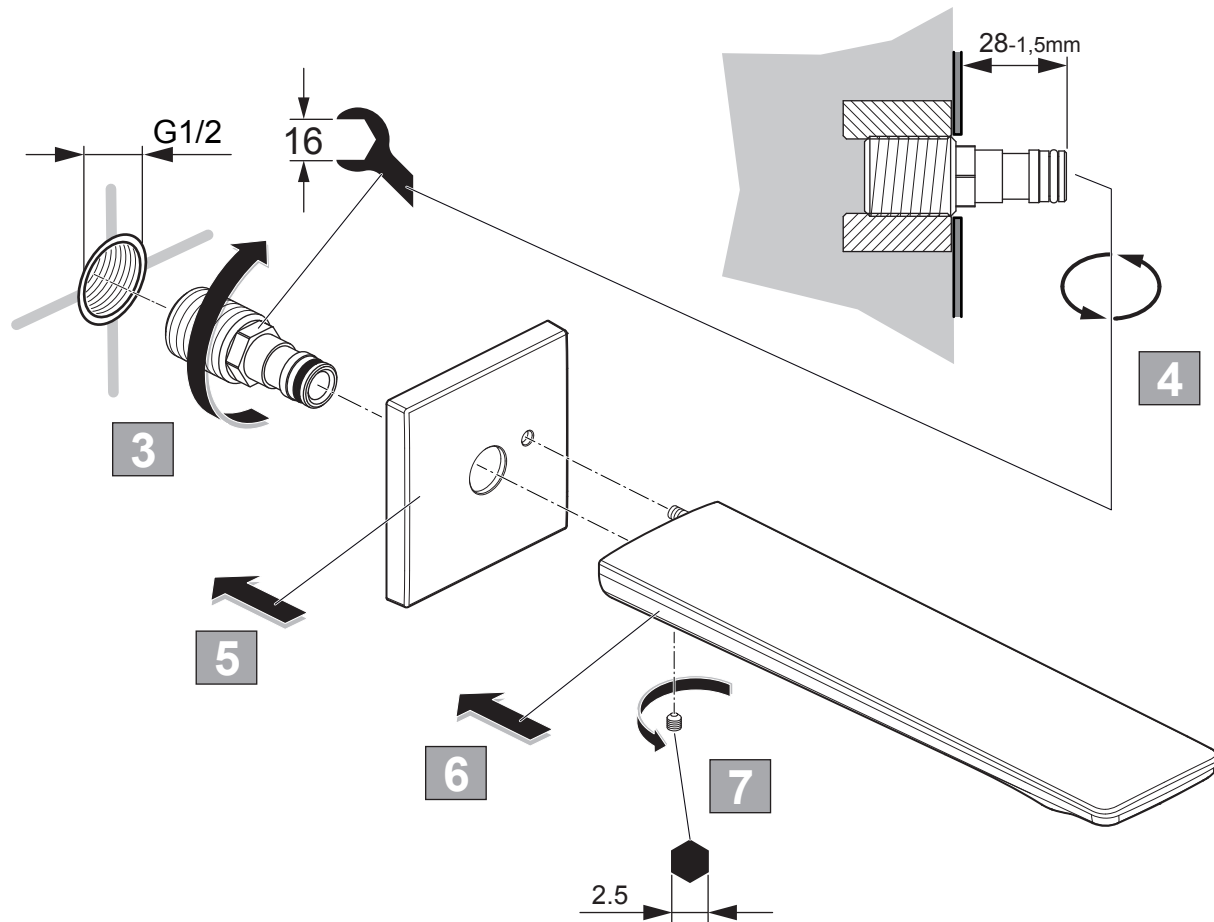

P	bar	MIN. 0,5		MAX. 5		Q (3 bar)	
	T	°C		MAX. 80	MIN. 10			l/min
							??