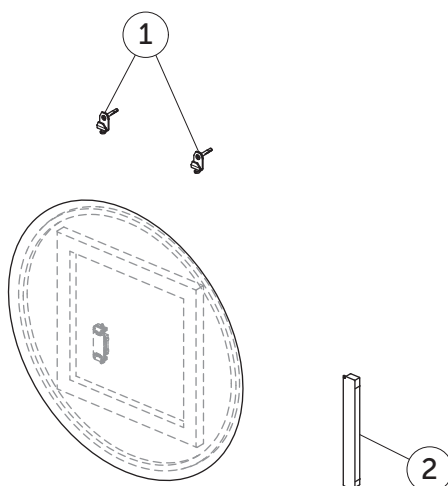

SPARE PARTS

Round Mirror 600

Item	Description	Colour/Finish	Code No.	Quantity
1	Wall fixing KIT Framed Mirrors		TV71367	10
2	Transformer SNP30 & IP blue connector *		TV89267	1

* Transformer type:
1. SNAPPY SNP30-24FP-1