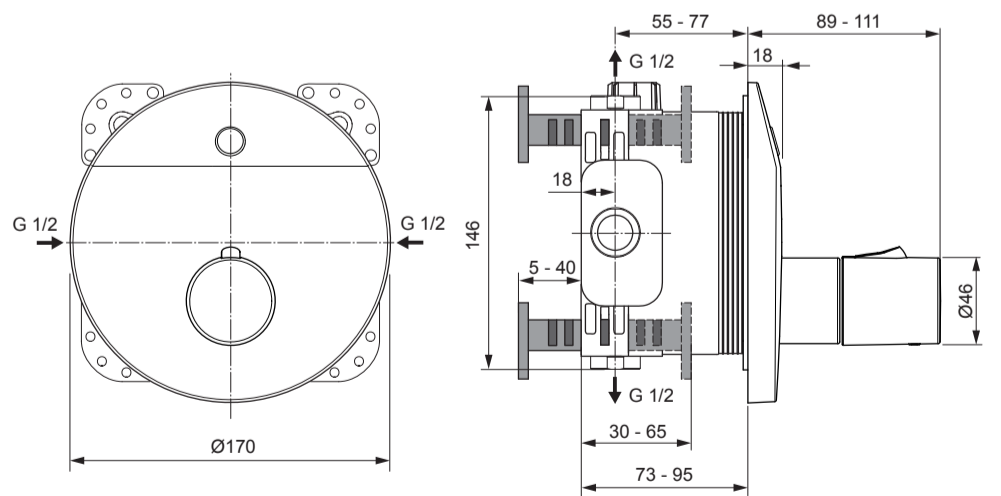

Ideal Standard International NV
Corporate Village - Gent Building
Da Vincilaan 2
1935 Zaventem
Belgium

www.idealstandard.com