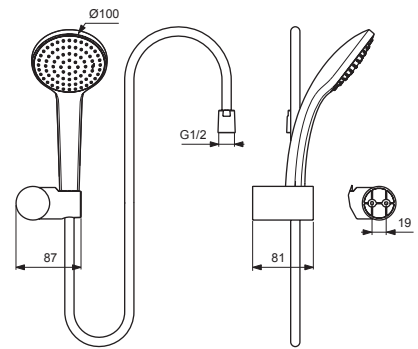

**B9451AA**  
**B9452AA**  
**B9455AA**  
**B9456AA**  
**B9489AA**

**B9453AA**  
**B9454AA**

Pos.	Signify	Spare parts-Nr	Quantity
1	Handspray 100mm 1F	B9402AA	1 Pcs. (B9451AA, B9453AA, B9455AA)
	Handspray 100mm 3F	B9403AA	1 Pcs. (B9452AA, B9454AA, B9456AA, B9489AA)
2	Wall bracket swivel	B9468AA	1 Pcs.
3	Sh.hose 1250mm	A3306AA	1 Pcs. (B9451AA, B9452AA)
	Sh.hose 1500mm	B960604AA	1 Pcs. (B9453AA, B9454AA)
	Sh.hose 1750mm	A4109AA	1 Pcs. (B9455AA, B9456AA)
	Sh.hose 1800mm	A963173AA	1 Pcs. (B9489AA)
4	Shower hose bracket		1 Pcs. (B9489AA)