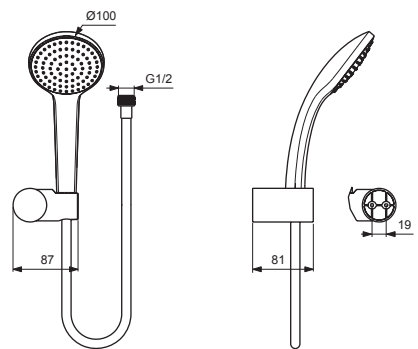

**B9451AA**  
**B9452AA**  
**B9455AA**  
**B9456AA**  
**B9489AA**

**B9453AA**  
**B9454AA**

Pos.	Signify	Spare parts-Nr	Quantity
1	Handspray 100mm 1F	B9402AA	1 Pcs. (B9451AA, B9453AA, B9455AA)
	Handspray 100mm 3F	B9403AA	1 Pcs. (B9452AA, B9454AA, B9456AA, B9489AA)
2	Wall bracket swivel	B9468AA	1 Pcs.
3	Sh.hose 1250mm	A3306AA	1 Pcs. (B9451AA, B9452AA)
	Sh.hose 1500mm	B960604AA	1 Pcs. (B9453AA, B9454AA)
	Sh.hose 1750mm	A4109AA	1 Pcs. (B9455AA, B9456AA)
	Sh.hose 1800mm	A963173AA	1 Pcs. (B9489AA)
4	Shower hose bracket		1 Pcs. (B9489AA)