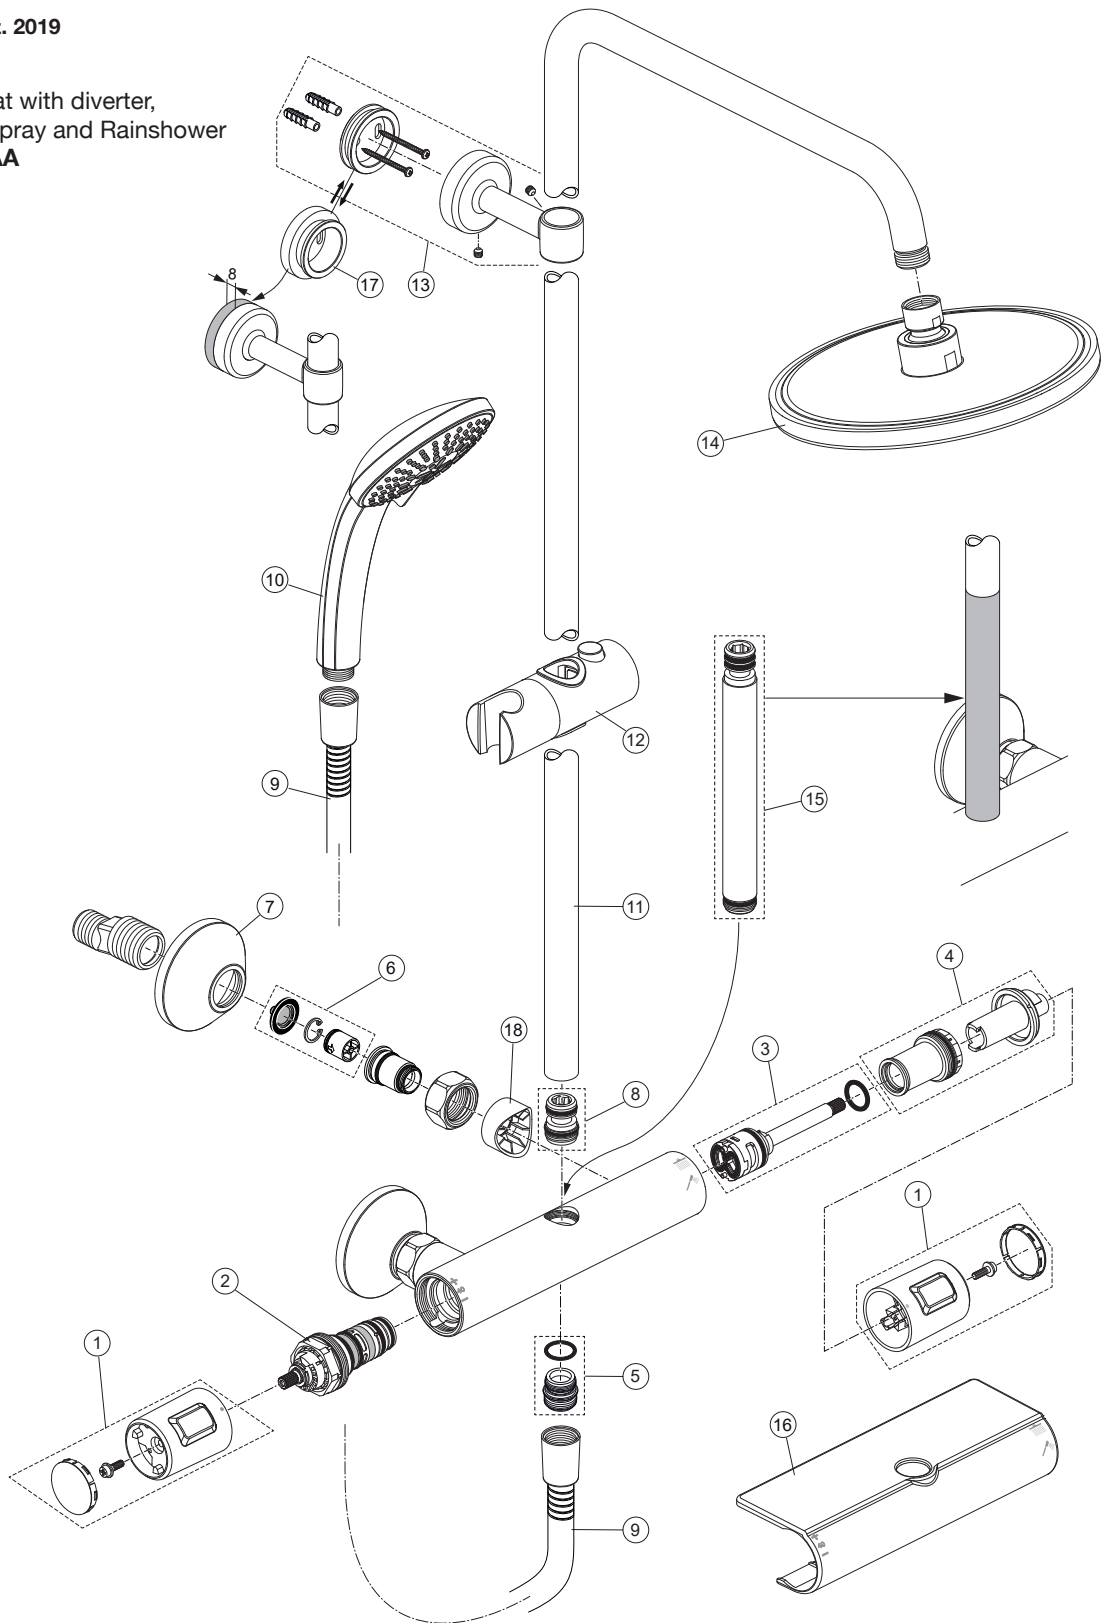

Produced from: Dez. 2019

Shower Thermostat with diverter,
shower bar, handspray and Rainshower
chrome **A7208AA**

Pos.	Description	Part-Number	Qty.	Pos.	Description	Part-Number	Qty.
1	Handle cpl.	A 861 370 AA	1 Set	11	Shower bar 1100 mm	A 861 377 AA	1 pcs
2	Thermostatic Cartridge cpl.	A 861 371 NU	1 pcs	12	Slider & holder f. handspr.	B 960 976 AA	1 Set
3	Stop valve with diverter	A 861 375 NU	1 Set	13	Wall fixation complete	A 861 331 AA	1 pcs
4	Thread ring + stopring cpl.	A 861 376 NU	1 Set	14	Headshower Ø200	A 861 378 AA	1 pcs
5	Nipple G1/2 outside cpl.	A 861 374 NU	1 Set	15	Extension kit 150mm long	A 861 379 AA	1 Set
6	Non-return valve	A 861 372 NU	1 Set		Extension kit 300mm long	A 861 380 AA	1 Set
7	Escutcheon	A 960 914 AA	1 pcs	16	Warp over shelf	A 861 383 AA	1 pcs
8	Connection nipple cpl.	A 861 385 NU	1 Set	17	Fixing plate extension 8mm	A 861 508 AA	1 pcs
9	Shower hose 1500 mm	BE150 AA	1 pcs	18	Escutcheon Ø32	A 861 816 AA	2 pcs
10	Handspray Ø100-3F-8l/min	B 9403 AA	1 pcs				