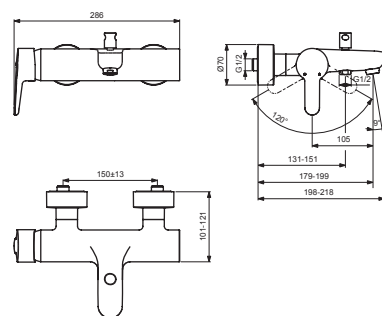

CONNECT BLUE

Pos.	Signify	Spare parts-Nr.	Quantity	Pos.	Signify	Spare parts-Nr.	Quantity
1	Lever,w/logo ISI-compl.	B961011AA	1 Pcs.	15	Rv-patrone	A960944NU	2 Pcs.
2	Screw M5x10	B960473AA	1 Pcs.	16	S-connections		2 Pcs.
3	Cap decorative	A860700NU	1 Pcs.	17	Fibre washer		2 Pcs.
4	Volume stop	B960484AA	1 Pcs.	18	Escutcheon-compl.	B961016AA	1 Set
5	Rosette		1 Pcs.	19	Nipple M19x1.5LH		2 Pcs.
6	Screw M4x69		3 Pcs.	20	O-Ring Ø15.6x1.78		2 Pcs.
7	Cartridge Ø47mm	A960500NU	1 Pcs.	21	Coupling nut		2 Pcs.
8	O-Ring Ø44.17x1.72		2 Pcs.	22	Sh.hose L1500mm-compl.	B960604AA	1 Pcs.
9	Manifold		1 Pcs.	23	Wall bracket swivel		1 Pcs.
10	O-Ring-set		1 Set	24	Handspray 1F,80mm		1 Pcs.
11	Body bath/shower		1 Pcs.				
12	Pull knob for diverter	B961013AA	1 Pcs.				
13	Casc.perlator M24x1-C	A961132AA	1 Pcs.				
14	Diverter automatic	B960167AA	1 Pcs.				