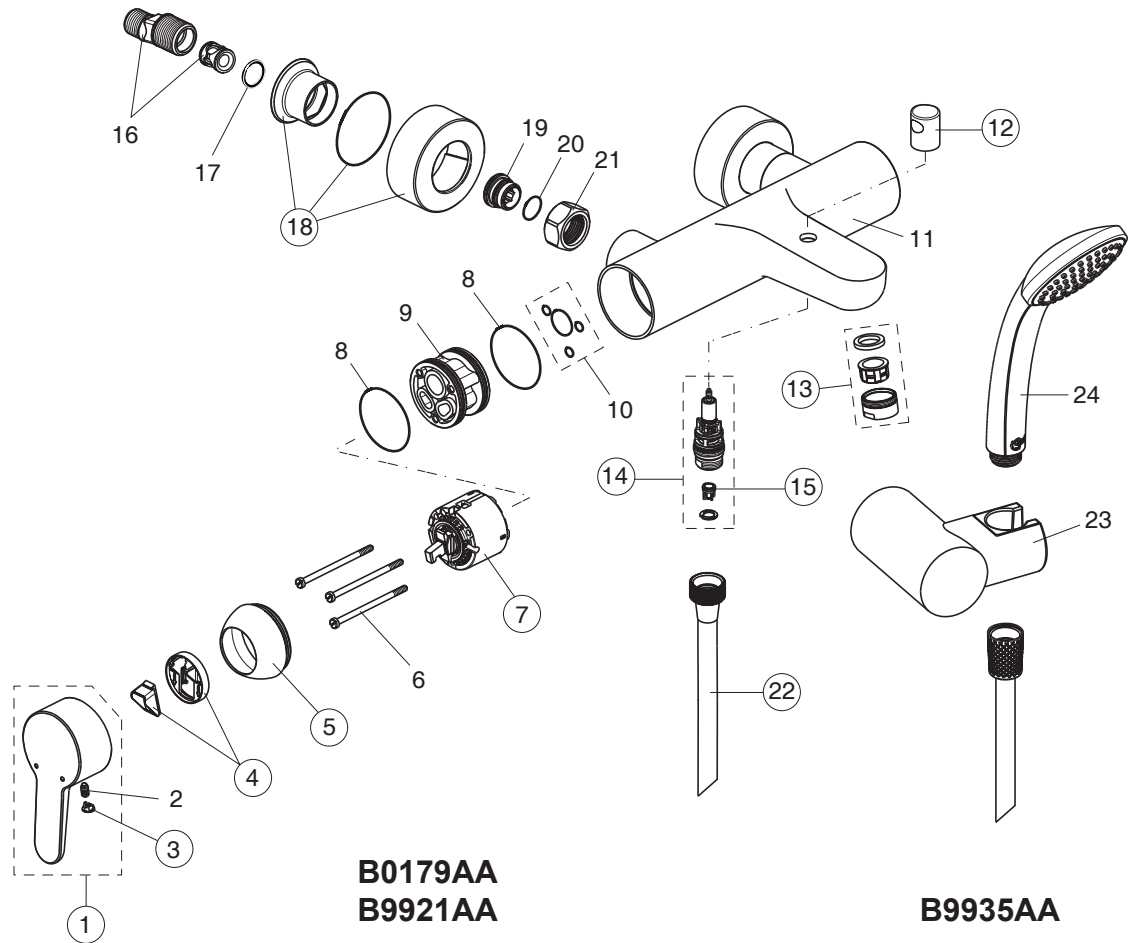

CONNECT BLUE

Pos.	Signify	Spare parts-Nr.	Quantity	Pos.	Signify	Spare parts-Nr.	Quantity
1	Lever,w/logo ISI-compl.	B961011AA	1 Pcs.	15	Rv-patrone	A960944NU	2 Pcs.
2	Screw M5x10	B960473AA	1 Pcs.	16	S-connections		2 Pcs.
3	Cap decorative	A860700NU	1 Pcs.	17	Fibre washer		2 Pcs.
4	Volume stop	B960484AA	1 Pcs.	18	Escutcheon-compl.	B961016AA	1 Set
5	Rosette		1 Pcs.	19	Nipple M19x1.5LH		2 Pcs.
6	Screw M4x69		3 Pcs.	20	O-Ring Ø15.6x1.78		2 Pcs.
7	Cartridge Ø47mm	A960500NU	1 Pcs.	21	Coupling nut		2 Pcs.
8	O-Ring Ø44.17x1.72		2 Pcs.	22	Sh.hose L1500mm-compl.	B960604AA	1 Pcs.
9	Manifold		1 Pcs.	23	Wall bracket swivel		1 Pcs.
10	O-Ring-set		1 Set	24	Handspray 1F,80mm		1 Pcs.
11	Body bath/shower		1 Pcs.				
12	Pull knob for diverter	B961013AA	1 Pcs.				
13	Casc.perlator M24x1-C	A961132AA	1 Pcs.				
14	Diverter automatic	B960167AA	1 Pcs.				