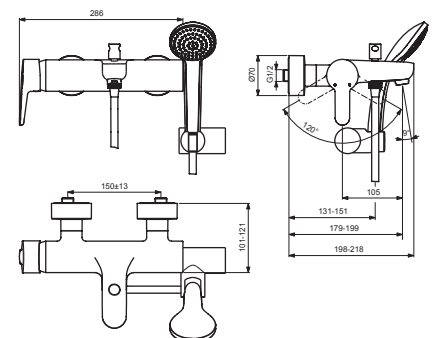

CONNECT BLUE

Pos.	Signify	Spare parts-Nr.	Quantity	Pos.	Signify	Spare parts-Nr.	Quantity
1	Lever,w/logo ISI-compl.	B961011AA	1 Pcs.	15	Rv-patrone	A960944NU	2 Pcs.
2	Screw M5x10	B960473AA	1 Pcs.	16	S-connections		2 Pcs.
3	Cap decorative	A860700NU	1 Pcs.	17	Fibre washer		2 Pcs.
4	Volume stop	B960484AA	1 Pcs.	18	Escutcheon-compl.	B961016AA	1 Set
5	Rosette		1 Pcs.	19	Nipple M19x1.5LH		2 Pcs.
6	Screw M4x69		3 Pcs.	20	O-Ring Ø15.6x1.78		2 Pcs.
7	Cartridge Ø47mm	A960500NU	1 Pcs.	21	Coupling nut		2 Pcs.
8	O-Ring Ø44.17x1.72		2 Pcs.	22	Sh.hose L1500mm-compl.	B960604AA	1 Pcs.
9	Manifold		1 Pcs.	23	Wall bracket swivel		1 Pcs.
10	O-Ring-set		1 Set	24	Handspray 1F,80mm		1 Pcs.
11	Body bath/shower		1 Pcs.				
12	Pull knob for diverter	B961013AA	1 Pcs.				
13	Casc.perlator M24x1-C	A961132AA	1 Pcs.				
14	Diverter automatic	B960167AA	1 Pcs.				