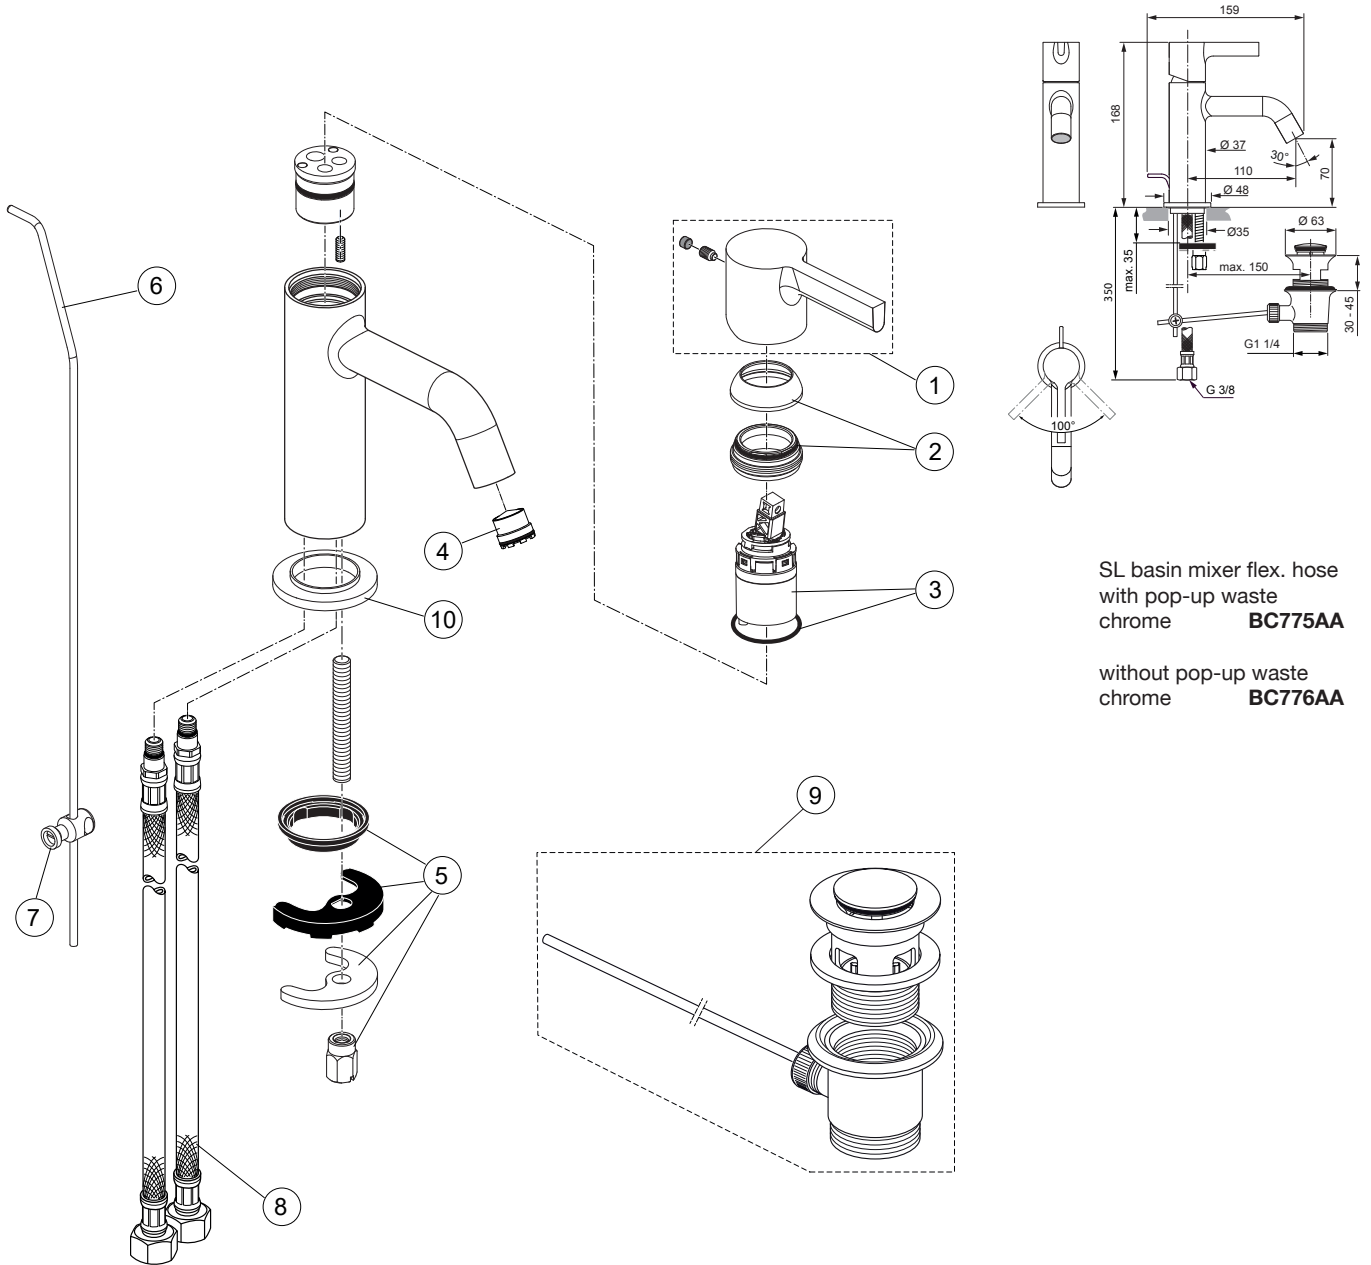

Produced since: **Nov. 2019**

SL basin mixer flex. hose
with pop-up waste
chrome **BC775AA**

without pop-up waste
chrome **BC776AA**

Replace XX with the appropriate finish code

Chrome = AA Silver Storm = GN Gold = A2 Magnetic Grey = A5

Example spare part order:

A 861 419 AA in Chrome

Pos.	Description	Part-Number	Qty.	Pos.	Description	Part-Number	Qty.
1	Lever cpl.	A 861 419 XX	1 Set				
2	Cover cap with O-ring	A 861 420 XX	1 pcs				
3	Cartridge Ø28 + O - Ring	A 861 397 NU	1 Set				
4	Aerator M24x1 - 5ltr/min	A 960 197 NU*	1 pcs				
5	Fixation kit	B 960 432 NU	1 Set				
6	Lift rod cpl. + Pos. 8	B 960 900 XX	1 Set				
7	Bracket	A 961 172 NU	1 pcs				
8	Flex. hose M8x1-G3/8-425	A 962 370 NU	1 pcs				
9	Pop-up waste complete	A 961 230 XX	1 Set				
10	Escutcheon	A 861 227 XX	1 pcs				

*Universal set (not all parts needed)