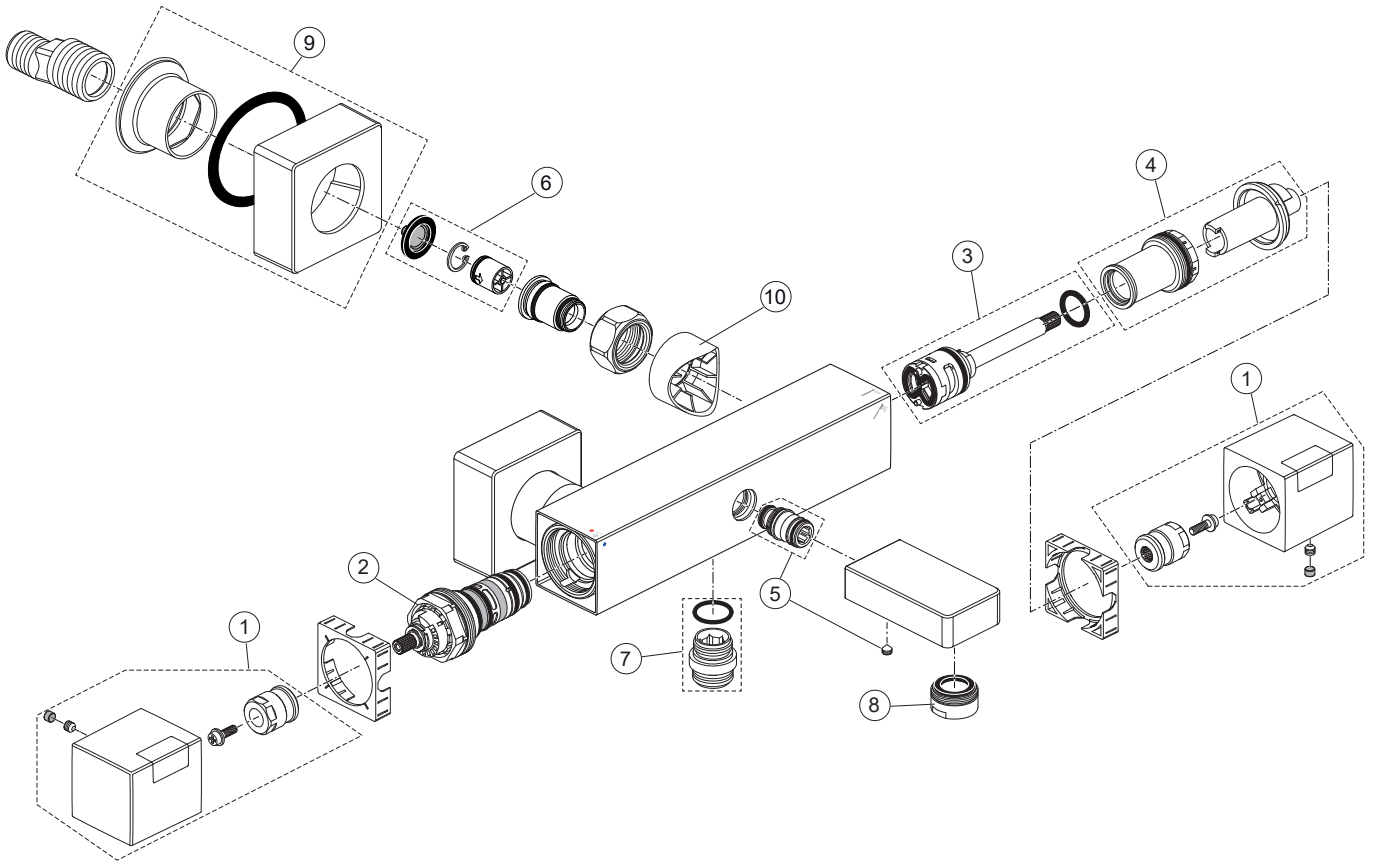

Produced from: **June. 2021**

Shower Thermostat
chrome **A7538AA**

Pos.	Description	Part-Number	Qty.	Pos.	Description	Part-Number	Qty.
1	Handle cpl.	A 861 545 AA	1 Set	*Universal set (not all parts needed)			
2	Thermostatic Cartridge cpl.	A 861 371 NU	1 pcs				
3	Stop valve with diverter	A 861 375 NU	1 Set				
4	Thread ring + stopring cpl.	A 861 376 NU	1 Set				
5	Connection nipple cpl.	A 861 549 NU	1 Set				
6	Non-return valve	A 861 372 NU	1 Set				
7	Nipple G1/2 outside cpl.	A 861 546 NU	1 Set				
8	Aerator	A 861 169 AA	1 pcs				
9	Escutcheon cpl.	A 861 547 AA	2 Set				
10	Escutcheon Ø37	A 861 815 AA	2 pcs				