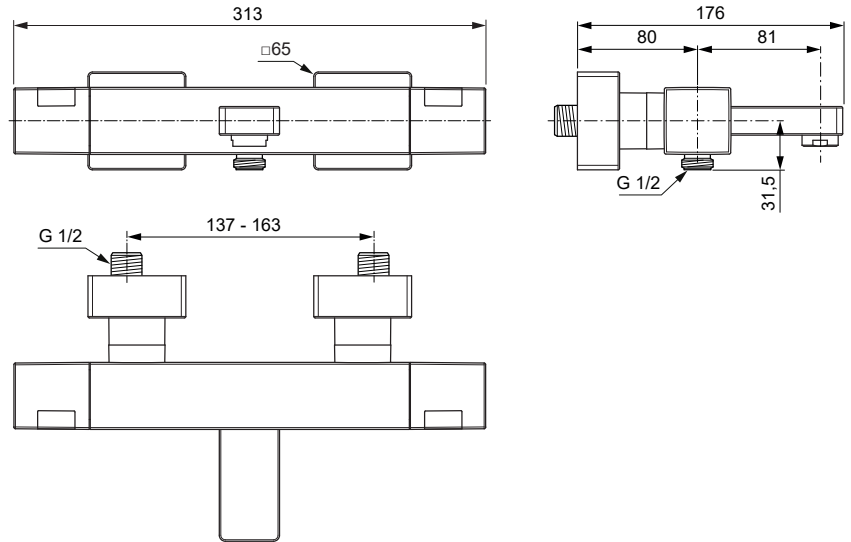

Produced from: **June. 2021**

Shower Thermostat
chrome **A7538AA**

Pos.	Description	Part-Number	Qty.	Pos.	Description	Part-Number	Qty.
1	Handle cpl.	A 861 545 AA	1 Set	*Universal set (not all parts needed)			
2	Thermostatic Cartridge cpl.	A 861 371 NU	1 pcs				
3	Stop valve with diverter	A 861 375 NU	1 Set				
4	Thread ring + stopring cpl.	A 861 376 NU	1 Set				
5	Connection nipple cpl.	A 861 549 NU	1 Set				
6	Non-return valve	A 861 372 NU	1 Set				
7	Nipple G1/2 outside cpl.	A 861 546 NU	1 Set				
8	Aerator	A 861 169 AA	1 pcs				
9	Escutcheon cpl.	A 861 547 AA	2 Set				
10	Escutcheon Ø37	A 861 815 AA	2 pcs				