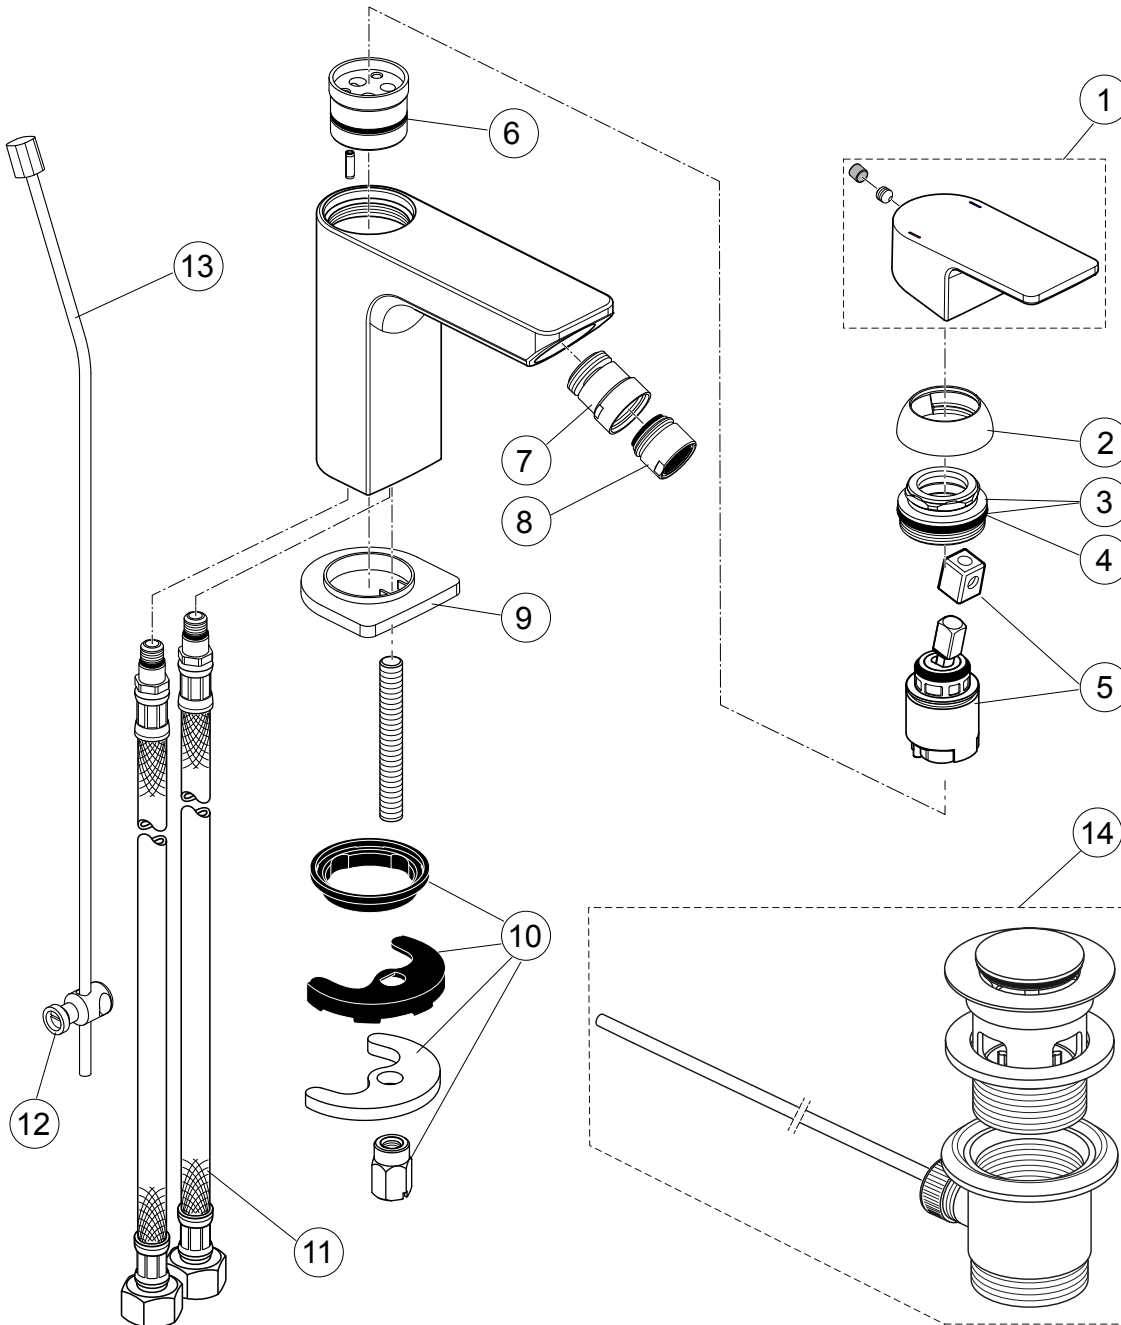

Produced since: Dec. 2020 - Jan. 2021

Bidet mixer flex. hose
with pop-up waste
chrome **A7118AA**

Pos.	Description	Part-Number	Qty.	Pos.	Description	Part-Number	Qty.
1	Lever cpl. w. Logo ISI	A 861 294 AA	1 Set	12	Bracket	A 961 172 NU	1 pcs
2	Cover cap	A 861 224 AA	1 pcs	13	Lift rod cpl. + Pos. 12	B 961 119 AA	1 Set
3	Thread ring M30x1 + pos.4	A 861 225 NU	1 Set	14	Pop-up waste complete	B 960 853 AA	1 Set
4	O - Ring Ø 28 x 2	A 963 299 NU	1 pcs	<i>*Universal set (not all parts needed)</i>			
5	Cartridge Kerox Ø25	A 861 226 NU	1 Set				
6	O - Ring Ø 23,52 x 1,78	A 961 855 NU	1 pcs				
7	Ball joint M18x1 / M16,5x1	A 960 019 AA	1 pcs				
8	Aerator M18x1 - 5ltr/min	A 963 369 AA	1 pcs				
9	Escutcheon	A 861 295 AA	1 pcs				
10	Fixation kit	A 964 520 NU*	1 Set				
11	Flex. hose M8x1-G3/8-425	A 962 370 NU	1 pcs