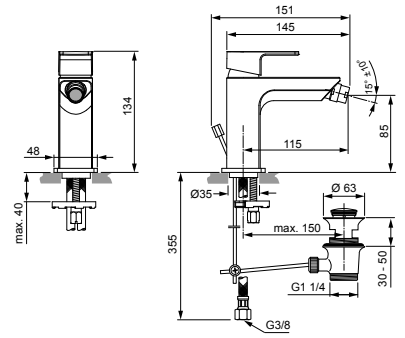

Produced since: Dec. 2020 - Jan. 2021

Bidet mixer flex. hose
with pop-up waste
chrome **A7118AA**

Pos.	Description	Part-Number	Qty.	Pos.	Description	Part-Number	Qty.
1	Lever cpl. w. Logo ISI	A 861 294 AA	1 Set	12	Bracket	A 961 172 NU	1 pcs
2	Cover cap	A 861 224 AA	1 pcs	13	Lift rod cpl. + Pos. 12	B 961 119 AA	1 Set
3	Thread ring M30x1 + pos.4	A 861 225 NU	1 Set	14	Pop-up waste complete	B 960 853 AA	1 Set
4	O - Ring Ø 28 x 2	A 963 299 NU	1 pcs	<i>*Universal set (not all parts needed)</i>			
5	Cartridge Kerox Ø25	A 861 226 NU	1 Set				
6	O - Ring Ø 23,52 x 1,78	A 961 855 NU	1 pcs				
7	Ball joint M18x1 / M16,5x1	A 960 019 AA	1 pcs				
8	Aerator M18x1 - 5ltr/min	A 963 369 AA	1 pcs				
9	Escutcheon	A 861 295 AA	1 pcs				
10	Fixation kit	A 964 520 NU*	1 Set				
11	Flex. hose M8x1-G3/8-425	A 962 370 NU	1 pcs