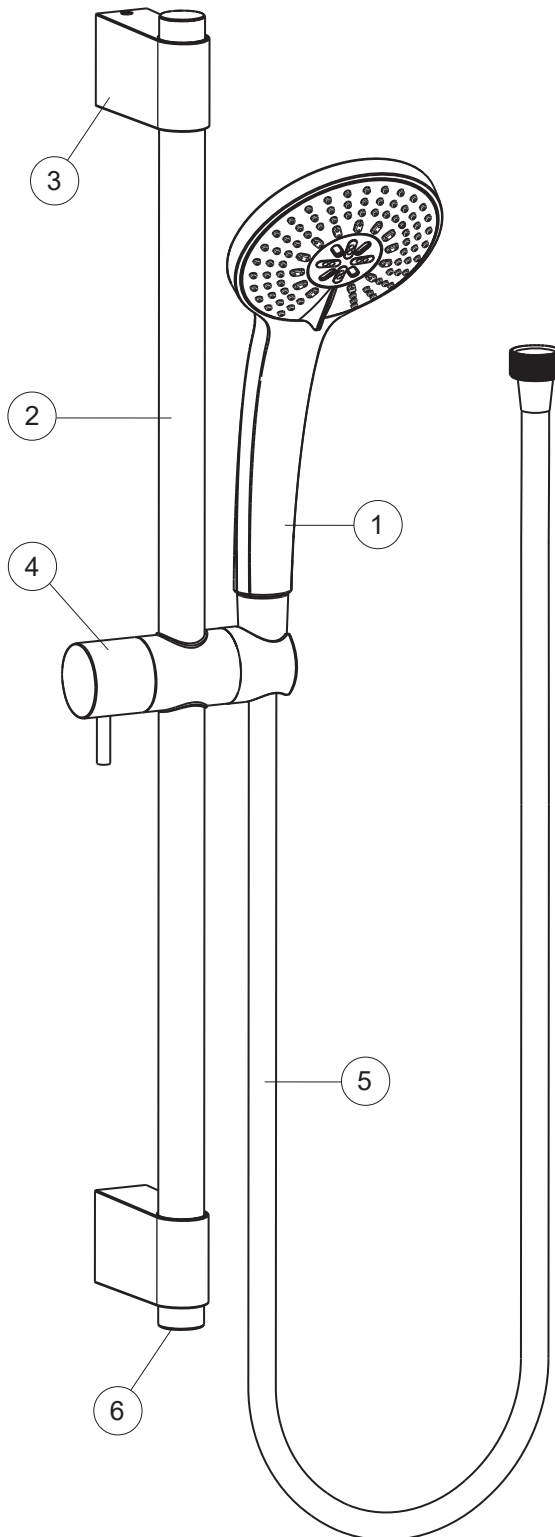

IDEALRAIN PRO

Ideal Standard

B9834AA

B9836AA

Pos.	Signify	Spare parts-Nr	Quantity
1	Handspray 3F,100mm	B9403AA	1 Pcs.
2	Sliding bar 60cm IDEALRAIN PRO	B9848AA	1 Pcs. (B9834AA)
	Sliding bar 90cm IDEALRAIN PRO	B9849AA	1 Pcs. (B9836AA)
3	Consoles set IDEALRAIN 120/140	B960974AA	1 Pcs.
4	Slider set IDEALRAIN PRO	B961024AA	1 Pcs.
5	Sh.hose 1750mm IDEALFLEX	BE175AA	1 Pcs.
6	Cap tube Ø20.6x0.5	B961094AA	1 Pcs.