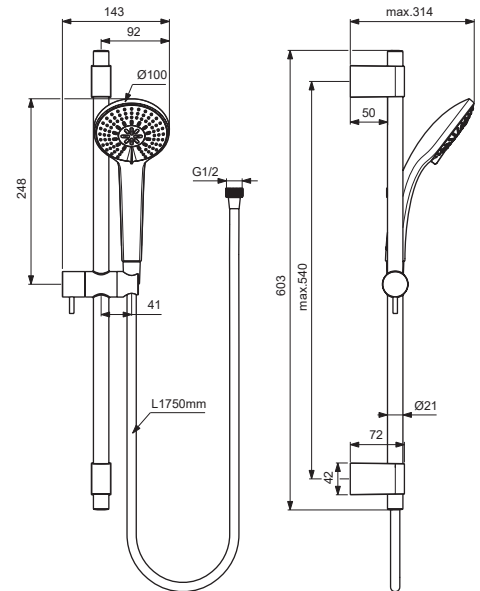

IDEALRAIN PRO

Ideal Standard

B9834AA

B9836AA

Pos.	Signify	Spare parts-Nr	Quantity
1	Handspray 3F,100mm	B9403AA	1 Pcs.
2	Sliding bar 60cm IDEALRAIN PRO	B9848AA	1 Pcs. (B9834AA)
	Sliding bar 90cm IDEALRAIN PRO	B9849AA	1 Pcs. (B9836AA)
3	Consoles set IDEALRAIN 120/140	B960974AA	1 Pcs.
4	Slider set IDEALRAIN PRO	B961024AA	1 Pcs.
5	Sh.hose 1750mm IDEALFLEX	BE175AA	1 Pcs.
6	Cap tube Ø20.6x0.5	B961094AA	1 Pcs.