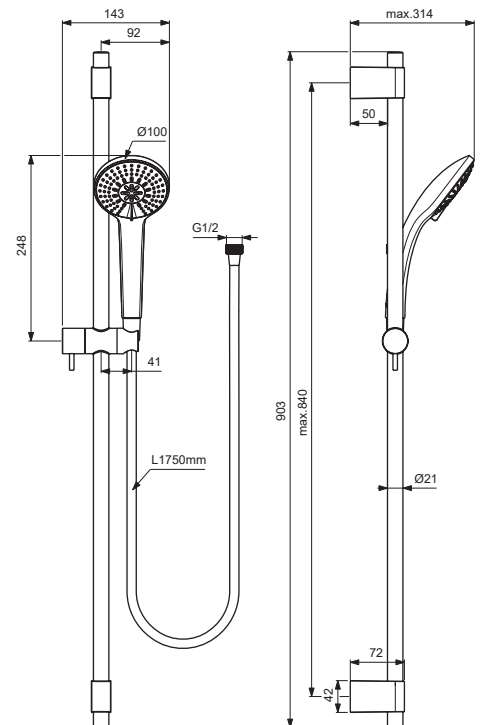

IDEALRAIN PRO

Ideal Standard

B9834AA

B9836AA

Pos.	Signify	Spare parts-Nr	Quantity
1	Handspray 3F,100mm	B9403AA	1 Pcs.
2	Sliding bar 60cm IDEALRAIN PRO	B9848AA	1 Pcs. (B9834AA)
	Sliding bar 90cm IDEALRAIN PRO	B9849AA	1 Pcs. (B9836AA)
3	Consoles set IDEALRAIN 120/140	B960974AA	1 Pcs.
4	Slider set IDEALRAIN PRO	B961024AA	1 Pcs.
5	Sh.hose 1750mm IDEALFLEX	BE175AA	1 Pcs.
6	Cap tube Ø20.6x0.5	B961094AA	1 Pcs.