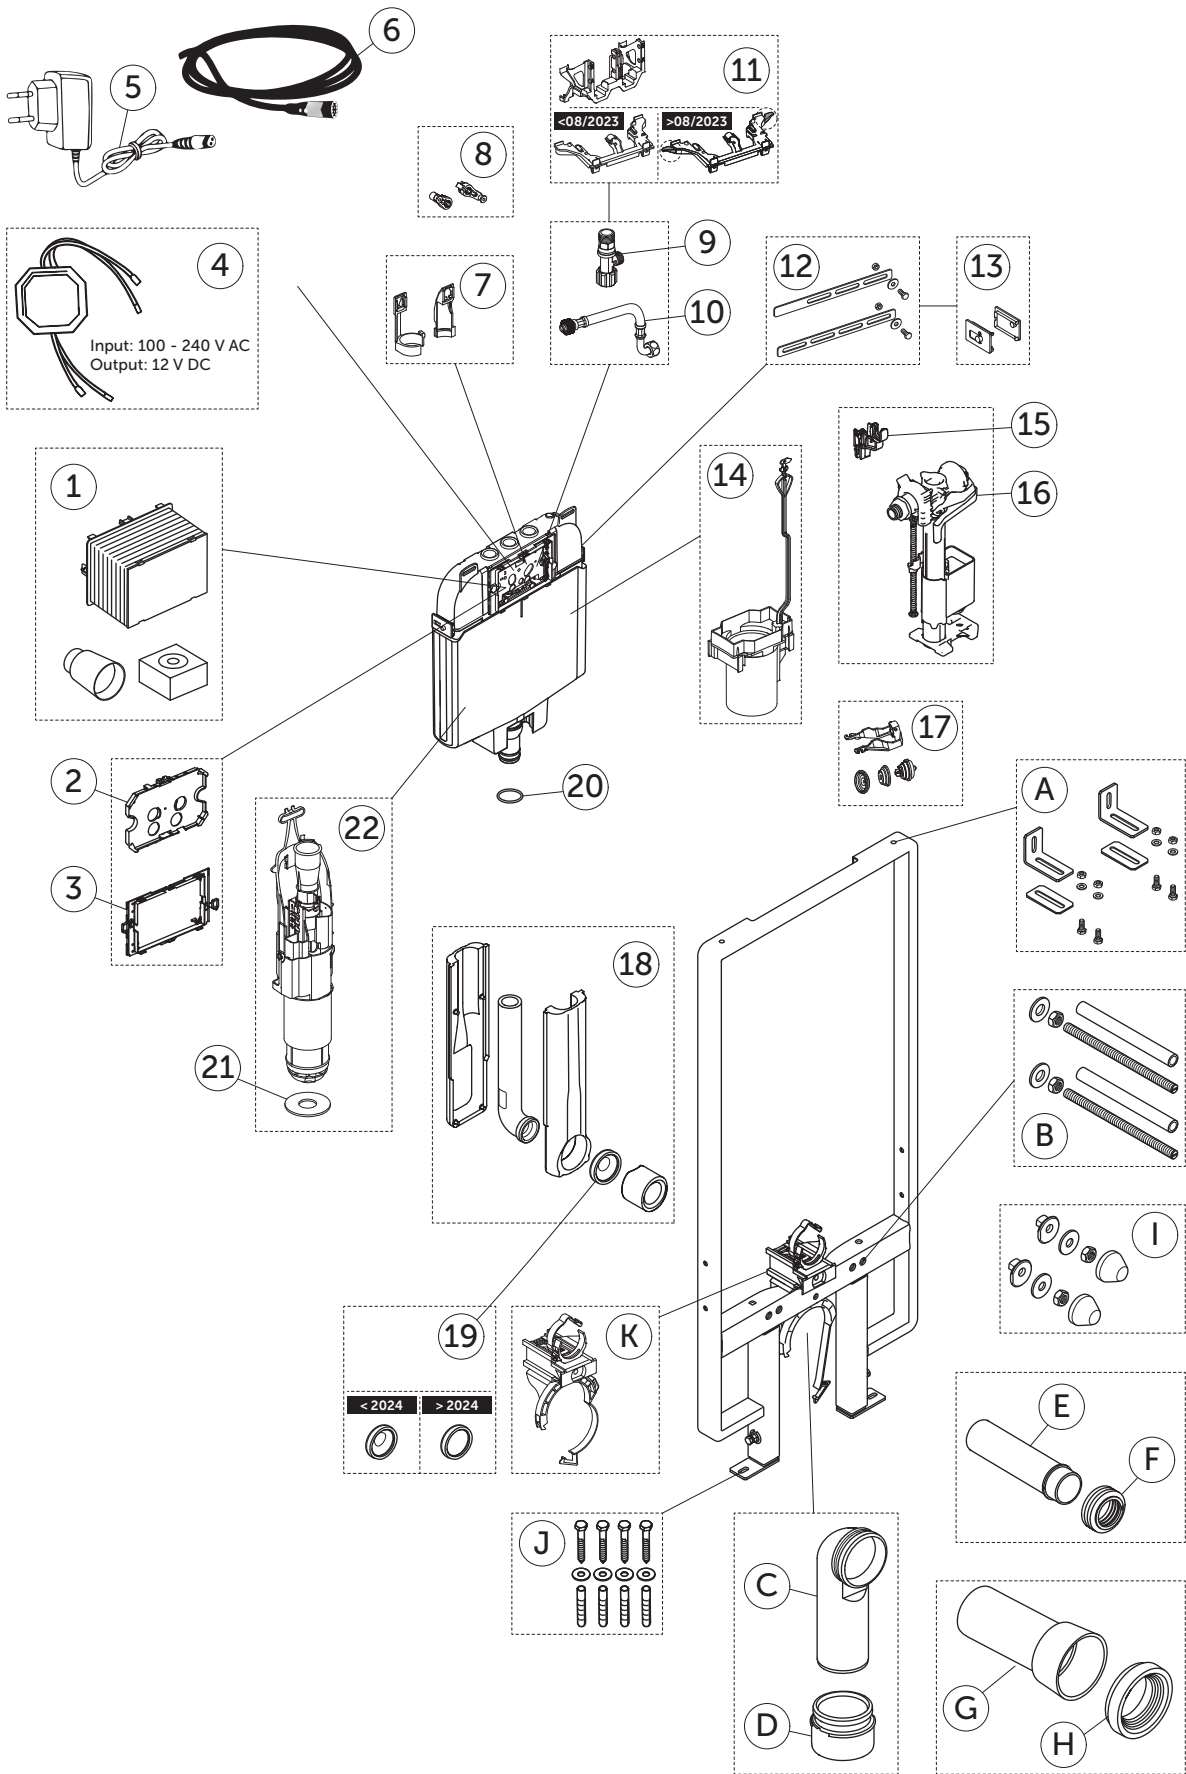

SPARE PARTS

PROSYS 80

SPARE PARTS

PROSYS 80

Item	Code	Description	
1	RV16667	Prosys Service Tunnel	
2	RV30467	Prosys 80 Protective Plate	
3	RV26867	Prosys 150 & 80 Base For Protective Box	
4	R009367	Prosys Transformer for Septa Pro E1 & E2	
5	RV28567	Charger For Prosys SmartForce	
6	RV28367	Power Cable for Septa Pro E1 & E2 F/Ps	
7	RV29767	Prosys Mech Out Vlv Anchors 80, 2.0 & Diamante Evo	
8	RV20067	Control Plate Fixers	
9	RV16867	Prosys 80 Stop Valve	
10	RV17167	Prosys 80 Flexible Hose 3/8 x 3/8 x 215mm	
11	RV21967	Lever Block For Prosys 80	
12	RV29567	Prosys 120&80 Cistern Fixation Brackets	
13	RV20167	Prosys 80 Fixation Kit for Wet Wall WC Frame (PK x 10)	
14	RV29967	Prosys 80 Outlet Valve Guide	
15	RV23767	Prosys Inlet Valve Support For 80, 2.0 & Deco (PK x 5)	
16	RV15467	Prosys Filling SmartValve Class 1	
17	RV20367	Maintenance kit for SmartValve	
18	RV17467	Prosys 80 Cistern Flushpipe & EPS pre 2024	< 2024
	RV32067	Prosys 80 Cistern Flushpipe & EPS post 2024	> 2024
19	RV21867	Prosys flushpipe seal for 150, Eco & pre 2024 80 (pack of 5)	< 2024
	RV27767	Prosys flushpipe seal 120,2.0 & post 2024 80 (pack of 5)	> 2024
20	RV22467	Prosys 80 & 2.0 Flushpipe O-Ring Ø37 (PK x 5)	
21	RV15567	Prosys Outlet Valve Seal for 150, 80, ECO & 2.0 (PK x 10)	
22	RV15167	Prosys Outlet Valve For 80 & 2.0	
A	RV30167	Prosys 80 Dry Wall Fixing Brackets	
B	RV27167	Prosys WC Bowl Fixation Rods M12 x 2	
C	RV18067	Prosys Outlet Bend 90 x 90mm	
D	RV18167	Prosys outlet bend adaptor 90/110	
E	RV19967	Prosys Flush Pipe 180mm x Ø45 & Seal	
F	RV26767	Prosys Flush Pipe connection to WC Q40/45 (PK x 5)	
G	RV18267	Prosys WC connection pipe diam 90x250	
H	RV18367	Prosys Rubber Seal for WC bowl Ø125	
I	R0201AC	Prosys WC Fixings Protective Caps White	
	R0201AA	Prosys WC Fixings Protective Caps Chrome	
J	RV17867	Prosys Wall & Floor Fixation Screws (x4) For Standard Dry Wall WC Frames	
K	RV19267	Prosys 80 Outlet Bend Support Bracket for Dry Wall WC Frame	
	RV23967	Prosys 80 Outlet Bend Support Bracket for Wet Wall WC Frame	