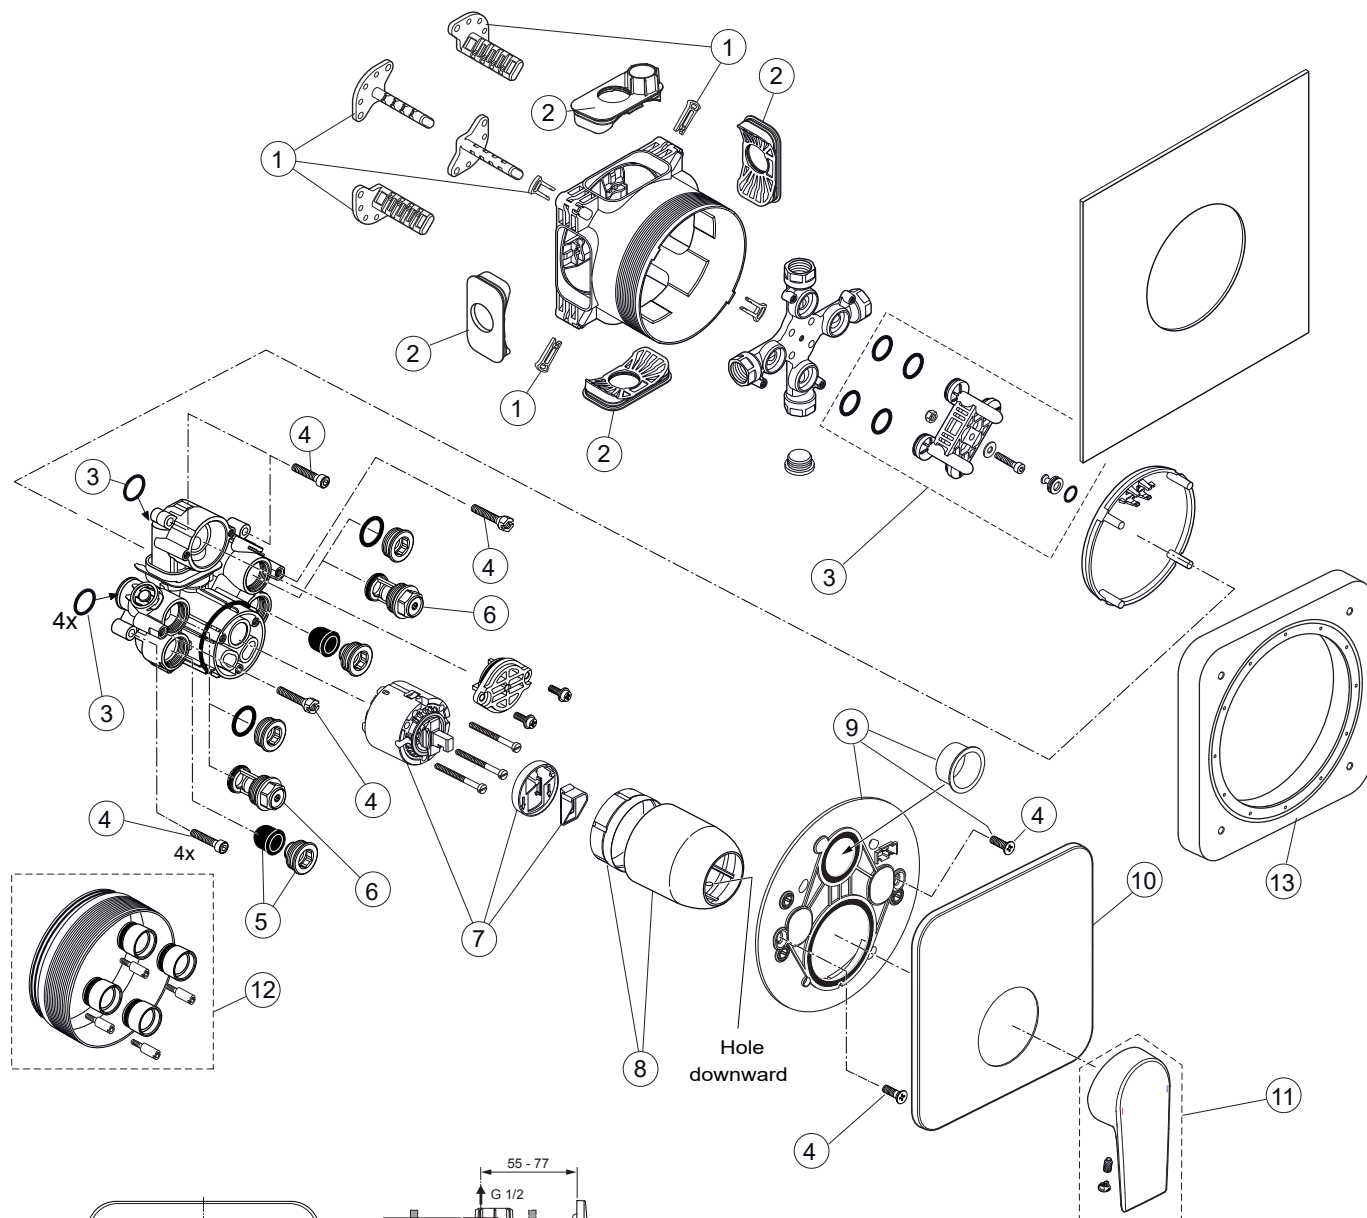

Edge

A7123..

Ideal Standard

Produced since: **Oct. 2020**

Pre-installation Kit 1 - Easy Box A1000NU

Body and Designparts Kit 2 - A7123AA

Pos.	Description	Part-Number	Qty.	Pos.	Description	Part-Number	Qty.
1	Install. depth adjust.	A 963 131 NU	1 Set	11	Lever cpl. with Logo ISI	A 861 020 AA	1 Set
2	Side sealing	A 963 132 NU	1 Set	12	Extension kit 20mm	A 960 704 NU	1 Set
3	Flushing device cpl.	A 963 146 NU	1 Set		Extension kit 40mm	A 962 476 NU	1 Set
4	Screw set complete	A 960 890 NU*	1 Set	13	Distanzframe 20mm	A 6678 AA	1 Set
5	Low noise insert	A 960 891 NU	1 pcs				
6	Stop valve	A 960 706 NU	2 pcs				
7	Cartridge with ECO-kit	A 960 500 NU	1 Set				
8	Cover + clamping + O-ring	A 960 893 AA	1 Set				
9	Escutcheon holder cpl.	A 860 897 NU	1 Set				
10	Escutcheon B/S plane	A 860 898 AA	1 pcs				