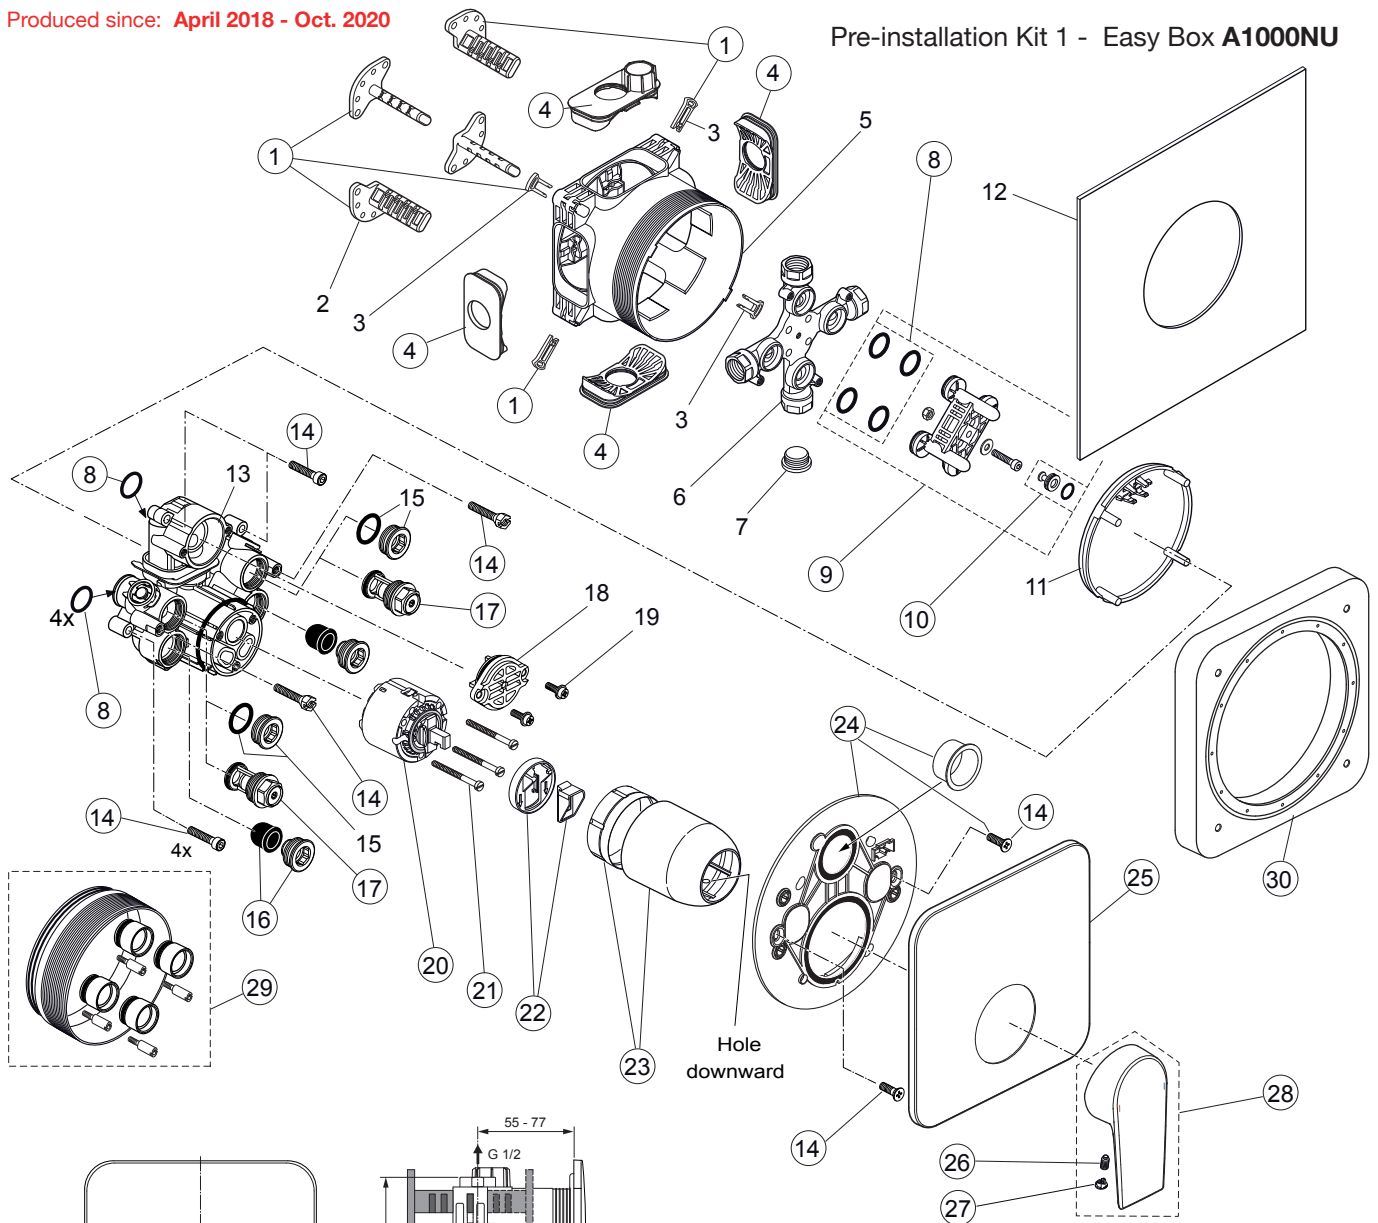

Produced since: April 2018 - Oct. 2020

Pre-installation Kit 1 - Easy Box A1000NU

Body and Designparts Kit 2 - A7123AA