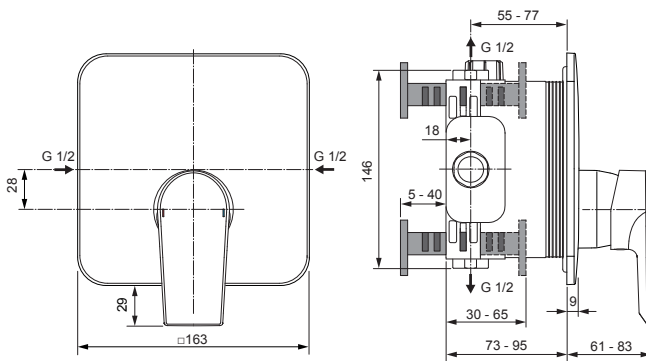

Pos.	Description	Part-Number	Qty.	Pos.	Description	Part-Number	Qty.
1	Install. depth adjust. + pos.3	A 963 131 NU	1 Set	17	Stop valve	A 960 706 NU	2 pcs
2	Depth adjustment device			18	Front cover with o-ring		
3	Adjustment lock (contained in pos. 1)			19	Screw M4x12		
4	Side sealing	A 963 132 NU	1 Set	20	Cartridge with pos.22	A 960 500 NU	1 Set
5	Built-in box			21	Cylindrical screw M4x41,7	A 963 335 NU	3 pcs
6	Multi-way body			22	ECO-kit	A 860 700 NU	1 Set
7	Plug G1/2			23	Cover + clamping + O-ring	A 960 893 AA	1 Set
8	O-ring Ø 17 x 2,5	A 963 143 NU	1 Set	24	Escutcheon holder cpl.	A 860 897 NU	1 Set
9	Flushing device cpl.	A 963 146 NU	1 Set	25	Escutcheon B/S plane	A 860 898 AA	1 pcs
10	Plug with o-ring Ø 12x1,5	A 963 147 NU	1 Set	26	Thread pin M5x10 DIN915	A 963 309 NU	1 pcs
11	Cover for built-in box			27	Cap for handle	B 960 473 AA	1 pcs
12	Sealing fleece			28	Lever cpl. with Logo ISI	A 861 020 AA	1 Set
13	Body Single lever			29	Extension kit 20mm	A 960 704 NU	1 Set
14	Screw set complete	A 960 890 NU*	1 Set		Extension kit 40mm	A 962 476 NU	1 Set
15	Plug with o-ring			30	Distanzframe 20mm	A 6678 AA	1 Set
16	Low noise insert	A 960 891 NU	1 pcs				

*Universal set (not all parts needed)