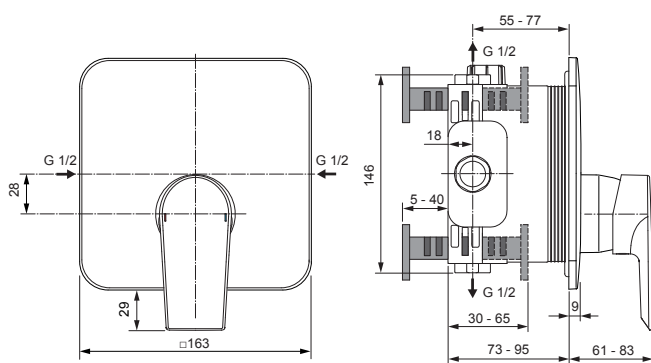

Edge

A7123..

Ideal Standard

Produced since: **Oct. 2020**

Pre-installation Kit 1 - Easy Box A1000NU

Body and Designparts Kit 2 - A7123AA

Pos.	Description	Part-Number	Qty.	Pos.	Description	Part-Number	Qty.
1	Install. depth adjust.	A 963 131 NU	1 Set	11	Lever cpl. with Logo ISI	A 861 020 AA	1 Set
2	Side sealing	A 963 132 NU	1 Set	12	Extension kit 20mm	A 960 704 NU	1 Set
3	Flushing device cpl.	A 963 146 NU	1 Set		Extension kit 40mm	A 962 476 NU	1 Set
4	Screw set complete	A 960 890 NU*	1 Set	13	Distanzframe 20mm	A 6678 AA	1 Set
5	Low noise insert	A 960 891 NU	1 pcs				
6	Stop valve	A 960 706 NU	2 pcs				
7	Cartridge with ECO-kit	A 960 500 NU	1 Set				
8	Cover + clamping + O-ring	A 960 893 AA	1 Set				
9	Escutcheon holder cpl.	A 860 897 NU	1 Set				
10	Escutcheon B/S plane	A 860 898 AA	1 pcs				