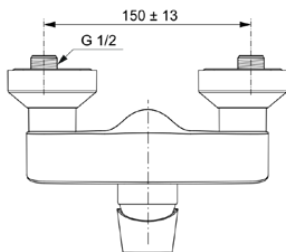

CONNECT AIR

A7032A2

CONNECT AIR | Brausearmatur AP 207x145x126 mm in brushed gold, 24 l/min (3 bar) | Click-Technologie, EPD, FirmaFlow, PVD Technologie

Bild & Zeichnung

Allgemeine Informationen

Produktkategorie:	Brausearmaturen
Produktart:	Brausearmatur AP
Marke:	Ideal Standard
Kollektion:	CONNECT AIR
Designer:	Ideal Standard
Farbe:	A2 - Brushed Gold
Oberflächenveredelung:	satın
Höhe (mm):	126
Breite (mm):	207
Ausladung (mm):	145 - 145
Befestigungsart:	S-Anschluss
Nettogewicht (kg):	1.57
EAN Code:	4015413347563

Features

Click-Technologie

EPD

FirmaFlow

PVD Technologie

Downloads

- [EPD](#)
- [Declaration of Conformity](#)
- [Installation Guide](#)
- [Spare Parts List](#)

Produktstandards & Zertifikate

Name des ACS-Zertifikates: 21 ACC LY 067_222

Produktspezifikationen

Anzahl der Rosette(n):	2
Anzahl der Griffe:	1
Farbcode:	A2
Farbbeschreibung:	brushed gold
Cool Body Technologie:	Nein
Absperrbare S-Anschlüsse:	Nein
DVGW-Eigensicher:	Ja
FirmaFlow Kartusche:	Ja
Einstellbar Spülzeit:	Nein
Griffposition:	Vorderseite
Material:	Metall
Material des Griffs:	Metall
Materialspezifikation:	Messing
Maximaler Durchfluss bei 3 bar (l/min):	24