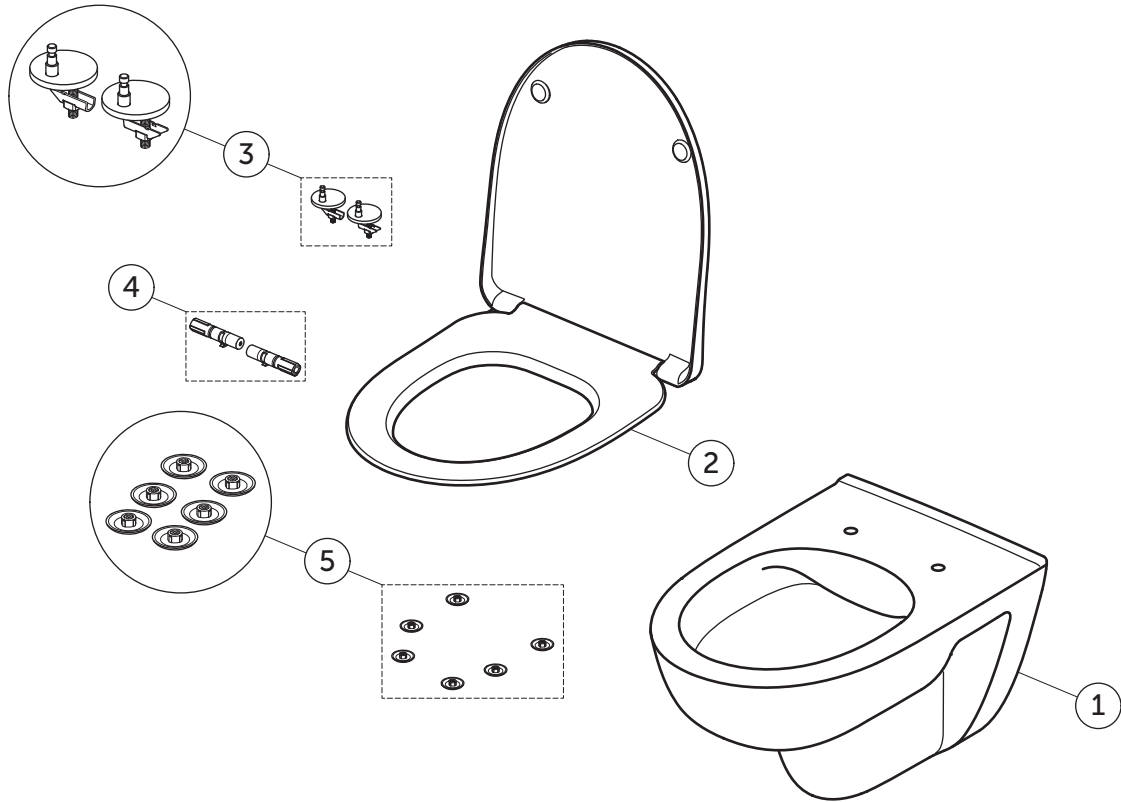

SPARE PARTS

Wall Hung Bowl
RimLS+, S&C WO SC

T467001

I.LIFE A

| Item | Description | Spare Code |
|------|--------------------------------------|------------|
| 1 | WHG BOWL RimLS+ WHT | |
| 2 | SEAT & COVER WO SC WHT | T467701 |
| 3 | TOILET SEAT HINGE PACK BS11 | EW01167 |
| 4 | TOILET SEAT DAMPER 16MM BS ZP3501 | EW01567 |
| 5 | TOILET SEAT BUFFERS 6 PCS BS0712-000 | EW02367 |