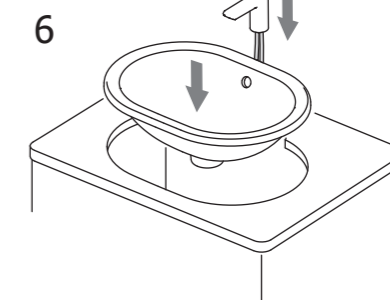

Ideal Standard

CONNECT 48cm OVAL COUNTERTOP BASIN

325

439

Connect
48cm Countertop
E5045 / EEEV38867
ver. 3.0 09/23