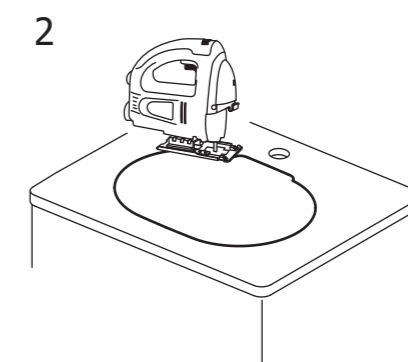

Ideal Standard

CONNECT 48cm OVAL COUNTERTOP BASIN

325

439

Connect
48cm Countertop
E5045 / EEEV38867
ver. 3.0 09/23