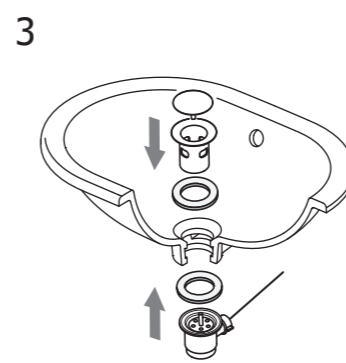

Ideal Standard

CONNECT 48cm OVAL COUNTERTOP BASIN

325

439

Connect
48cm Countertop
E5045 / EEEV38867
ver. 3.0 09/23