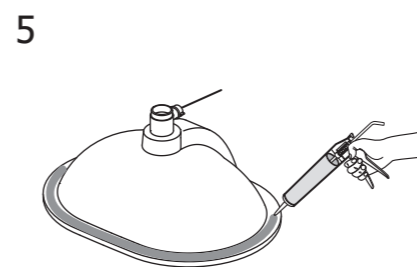

Ideal Standard

CONNECT 48cm OVAL COUNTERTOP BASIN

325

439

Connect
48cm Countertop
E5045 / EEEV38867
ver. 3.0 09/23