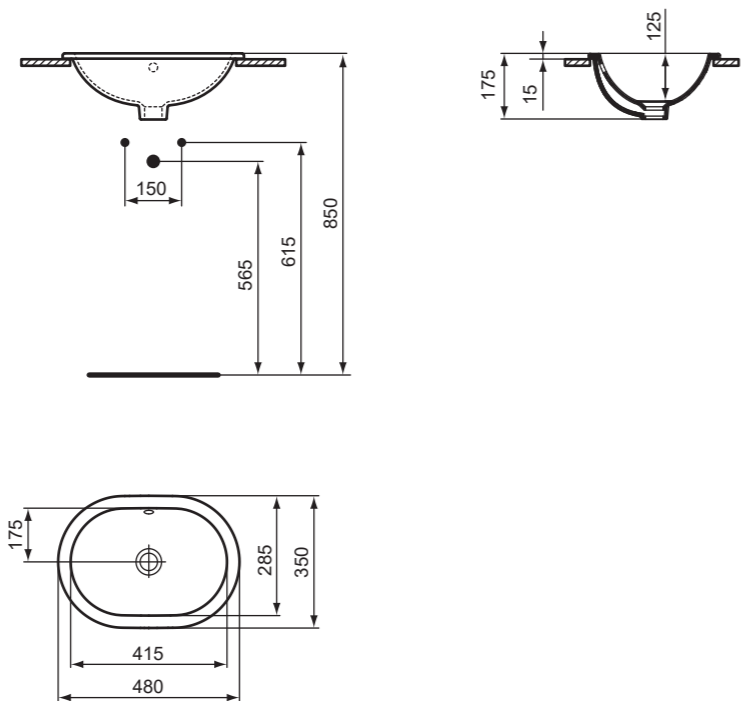

Ideal Standard

CONNECT 48cm OVAL COUNTERTOP BASIN

325

439

Connect
48cm Countertop
E5045 / EEEV38867
ver. 3.0 09/23