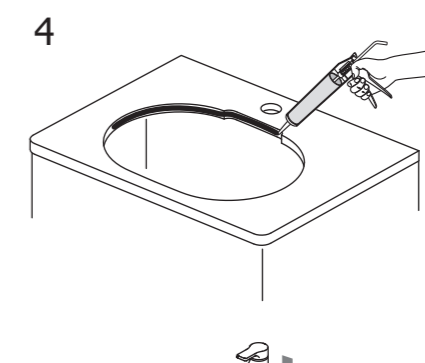

Ideal Standard

CONNECT 48cm OVAL COUNTERTOP BASIN

325

439

Connect
48cm Countertop
E5045 / EEEV38867
ver. 3.0 09/23