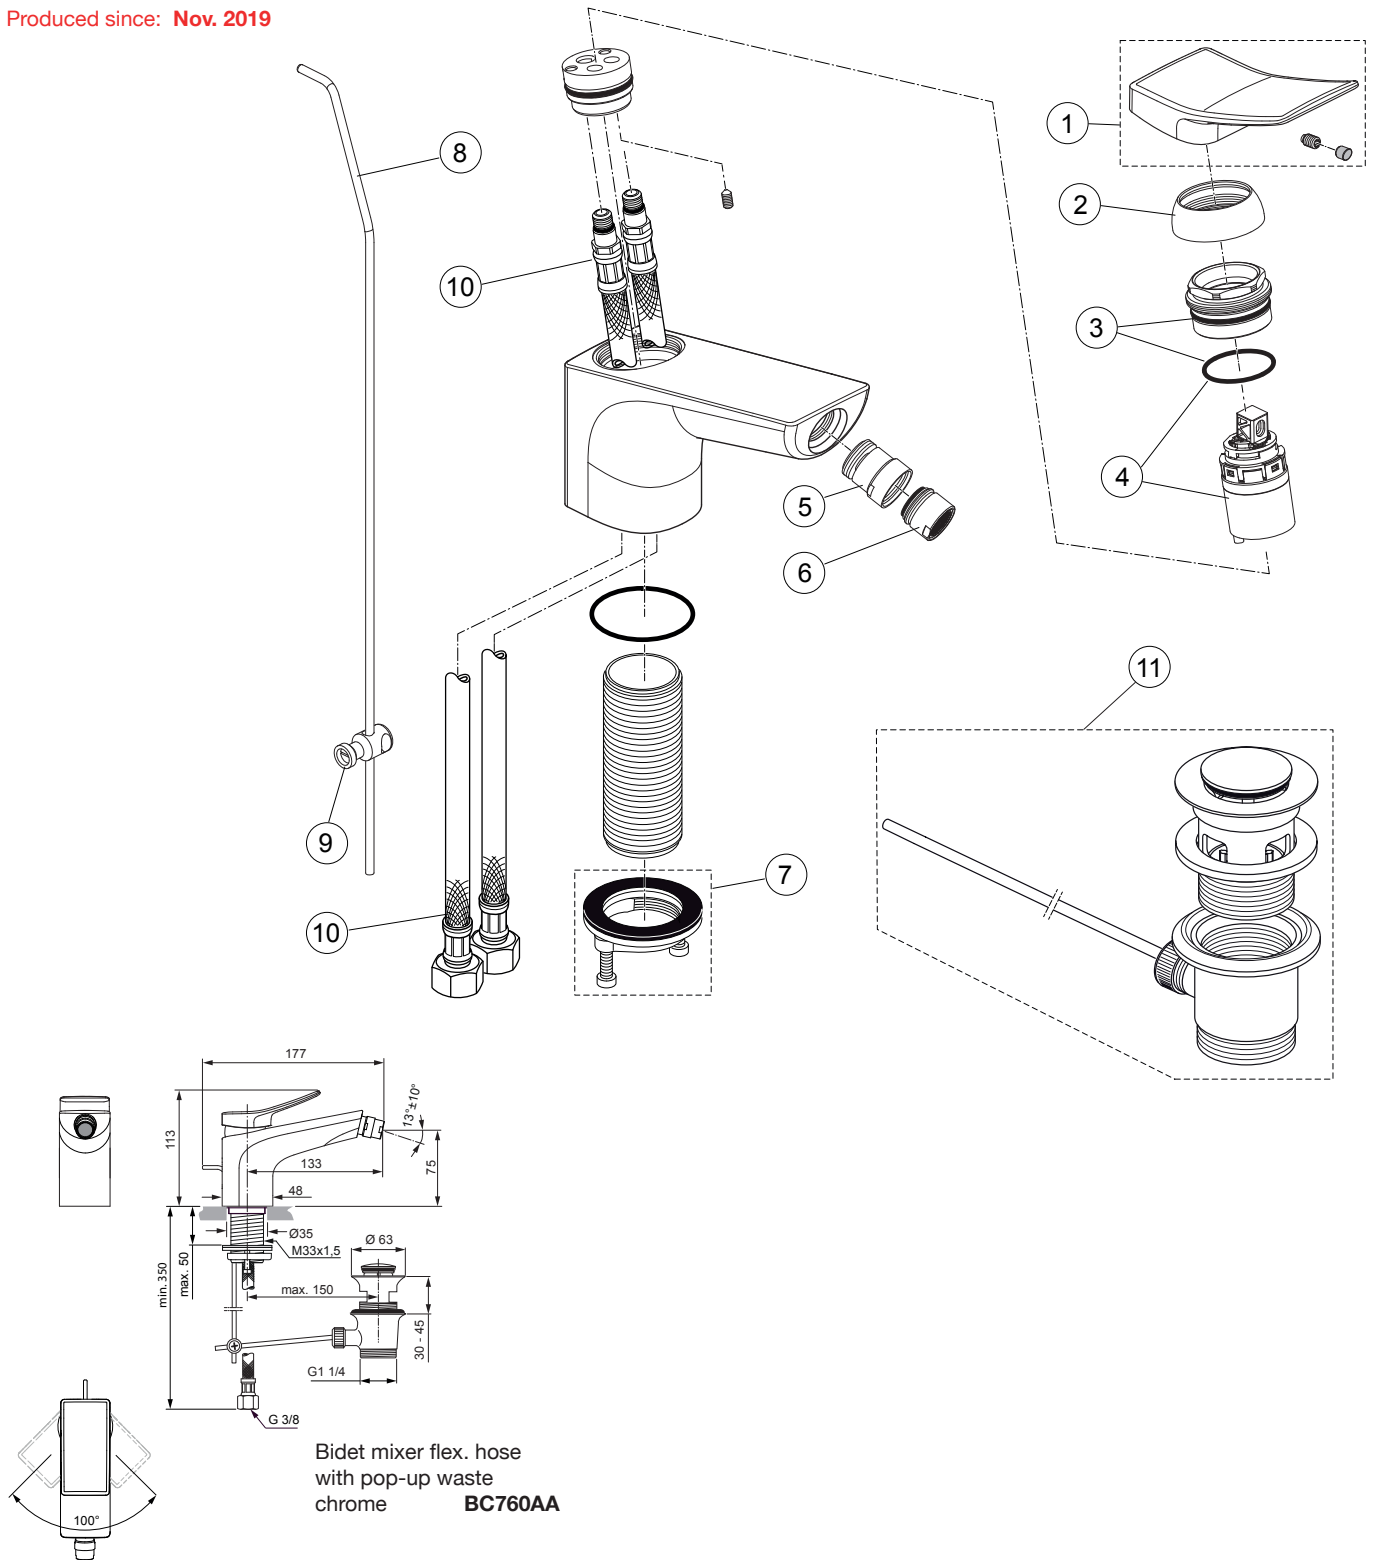

Produced since: **Nov. 2019**

Replace XX with the appropriate finish code

Chrome = AA Silver Storm = GN Gold = A2 Magnetic Grey = A5

Example spare part order:

A 861 416 AA in Chrome

| Pos. | Description | Part-Number | Qty. | Pos. | Description | Part-Number | Qty. |
|------|----------------------------|----------------------|-------|------|--|---------------------|-------|
| 1 | Lever cpl. | A 861 416 XX | 1 Set | 11 | Pop-up waste complete | A 961 230 XX | 1 Set |
| 2 | Cover cap | A 861 417 XX | 1 pcs | | <i>*Universal set (not all parts needed)</i> | | |
| 3 | O - Ring Ø 28 x 2 | A 963 299 NU | 1 pcs | | | | |
| 4 | Cartridge Ø28 + O - Ring | A 861 399 NU | 1 Set | | | | |
| 5 | Ball joint M18x1 / M16,5x1 | A 960 019 XX | 1 pcs | | | | |
| 6 | Aerator M18x1 - 5ltr/min | A 963 369 XX | 1 pcs | | | | |
| 7 | Fixation kit | A 964 520 NU* | 1 Set | | | | |
| 8 | Lift rod cpl. + Pos. 8 | B 960 900 XX | 1 Set | | | | |
| 9 | Bracket | A 961 172 NU | 1 pcs | | | | |
| 10 | Flex. hose M8x1-G3/8-425 | A 962 370 NU | 1 pcs | | | | |