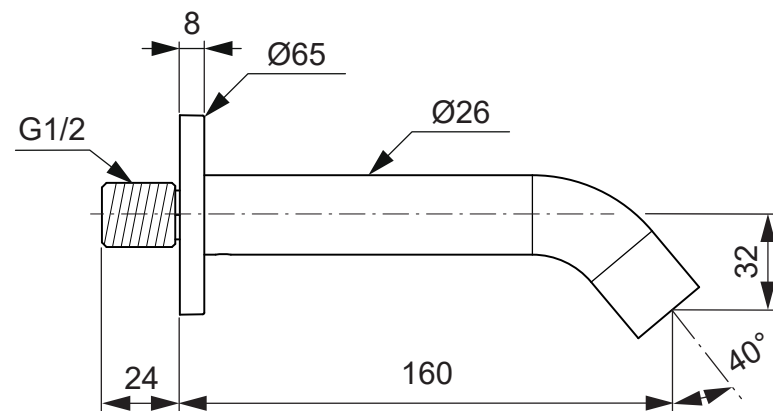

Ideal Standard

JOY

BC 805 ..

0124 / A 868 629R1

XX = AA, GN, ...

Pos.	Part No.
1	A 861 437 NU
2	A 861 438 XX
3	A 861 450 XX
4	A 962 002 NU

MIX
Paper
FSC® C149187

Ideal Standard International NV
 Corporate Village – Gent Building
 Da Vincilaan 2
 1935 Zaventem
 Belgium
www.idealstandardinternational.com