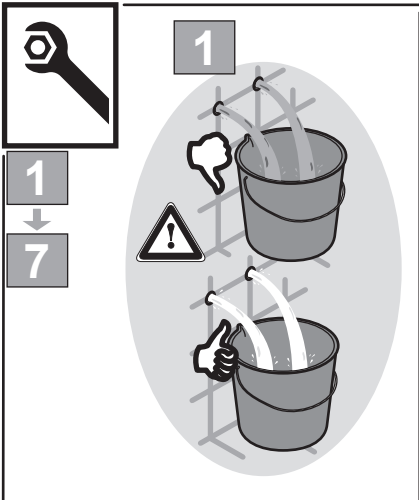

Ideal Standard

JOY

BC 805 ..

0124 / A 868 629R1

XX = AA, GN, ...

Pos.	Part No.
1	A 861 437 NU
2	A 861 438 XX
3	A 861 450 XX
4	A 962 002 NU

MIX
Paper
FSC® C149187

Ideal Standard International NV
 Corporate Village – Gent Building
 Da Vincilaan 2
 1935 Zaventem
 Belgium
www.idealstandardinternational.com