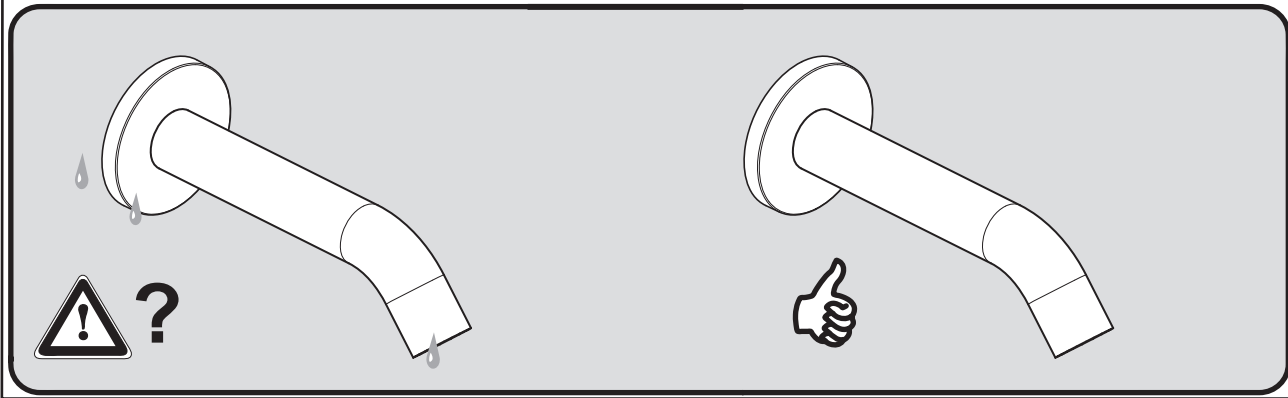

Ideal Standard

JOY

BC 805 ..

0124 / A 868 629R1

XX = AA, GN, ...

Pos.	Part No.
1	A 861 437 NU
2	A 861 438 XX
3	A 861 450 XX
4	A 962 002 NU

MIX
Paper
FSC® C149187

Ideal Standard International NV
 Corporate Village – Gent Building
 Da Vincilaan 2
 1935 Zaventem
 Belgium
www.idealstandardinternational.com