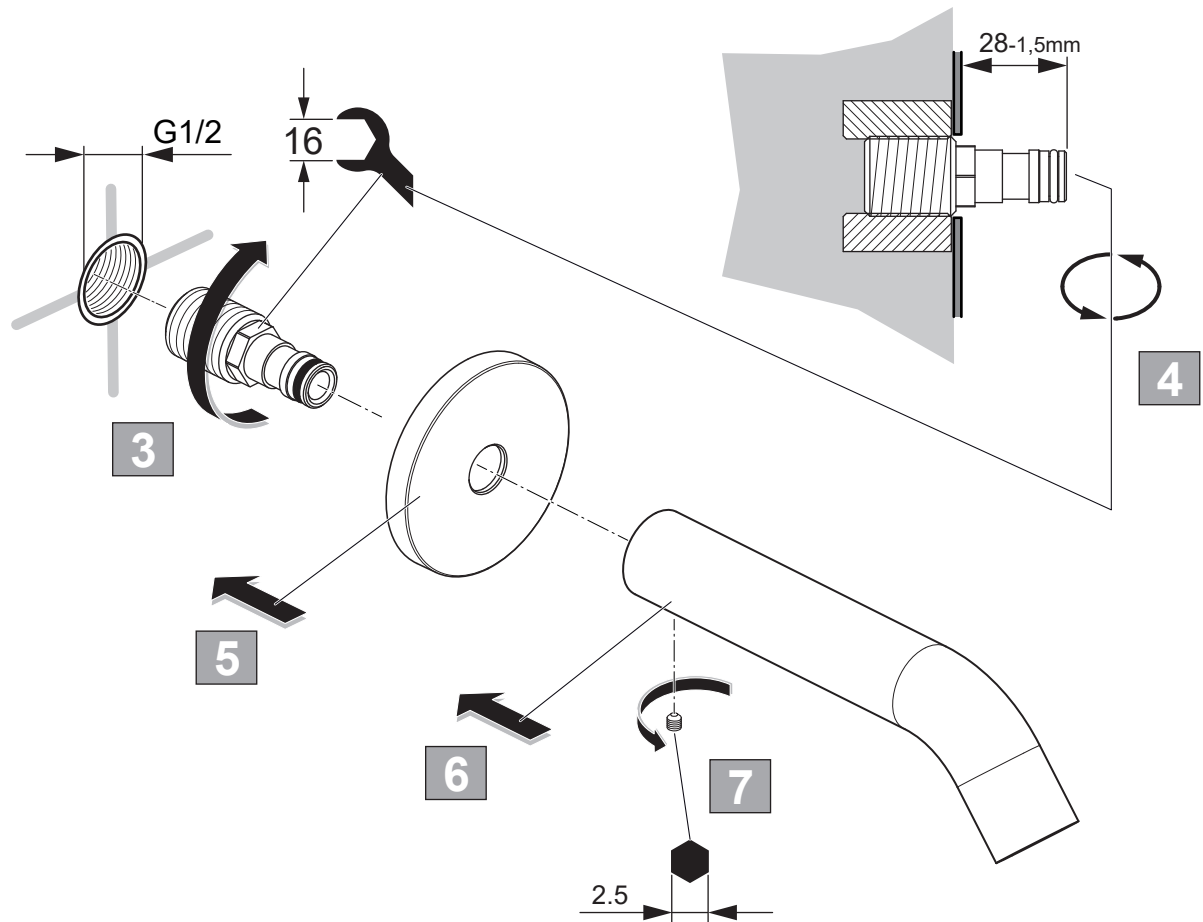

Ideal Standard

JOY

BC 805 ..

0124 / A 868 629R1

XX = AA, GN, ...

Pos.	Part No.
1	A 861 437 NU
2	A 861 438 XX
3	A 861 450 XX
4	A 962 002 NU

MIX
Paper
FSC® C149187

Ideal Standard International NV
 Corporate Village – Gent Building
 Da Vincilaan 2
 1935 Zaventem
 Belgium
www.idealstandardinternational.com