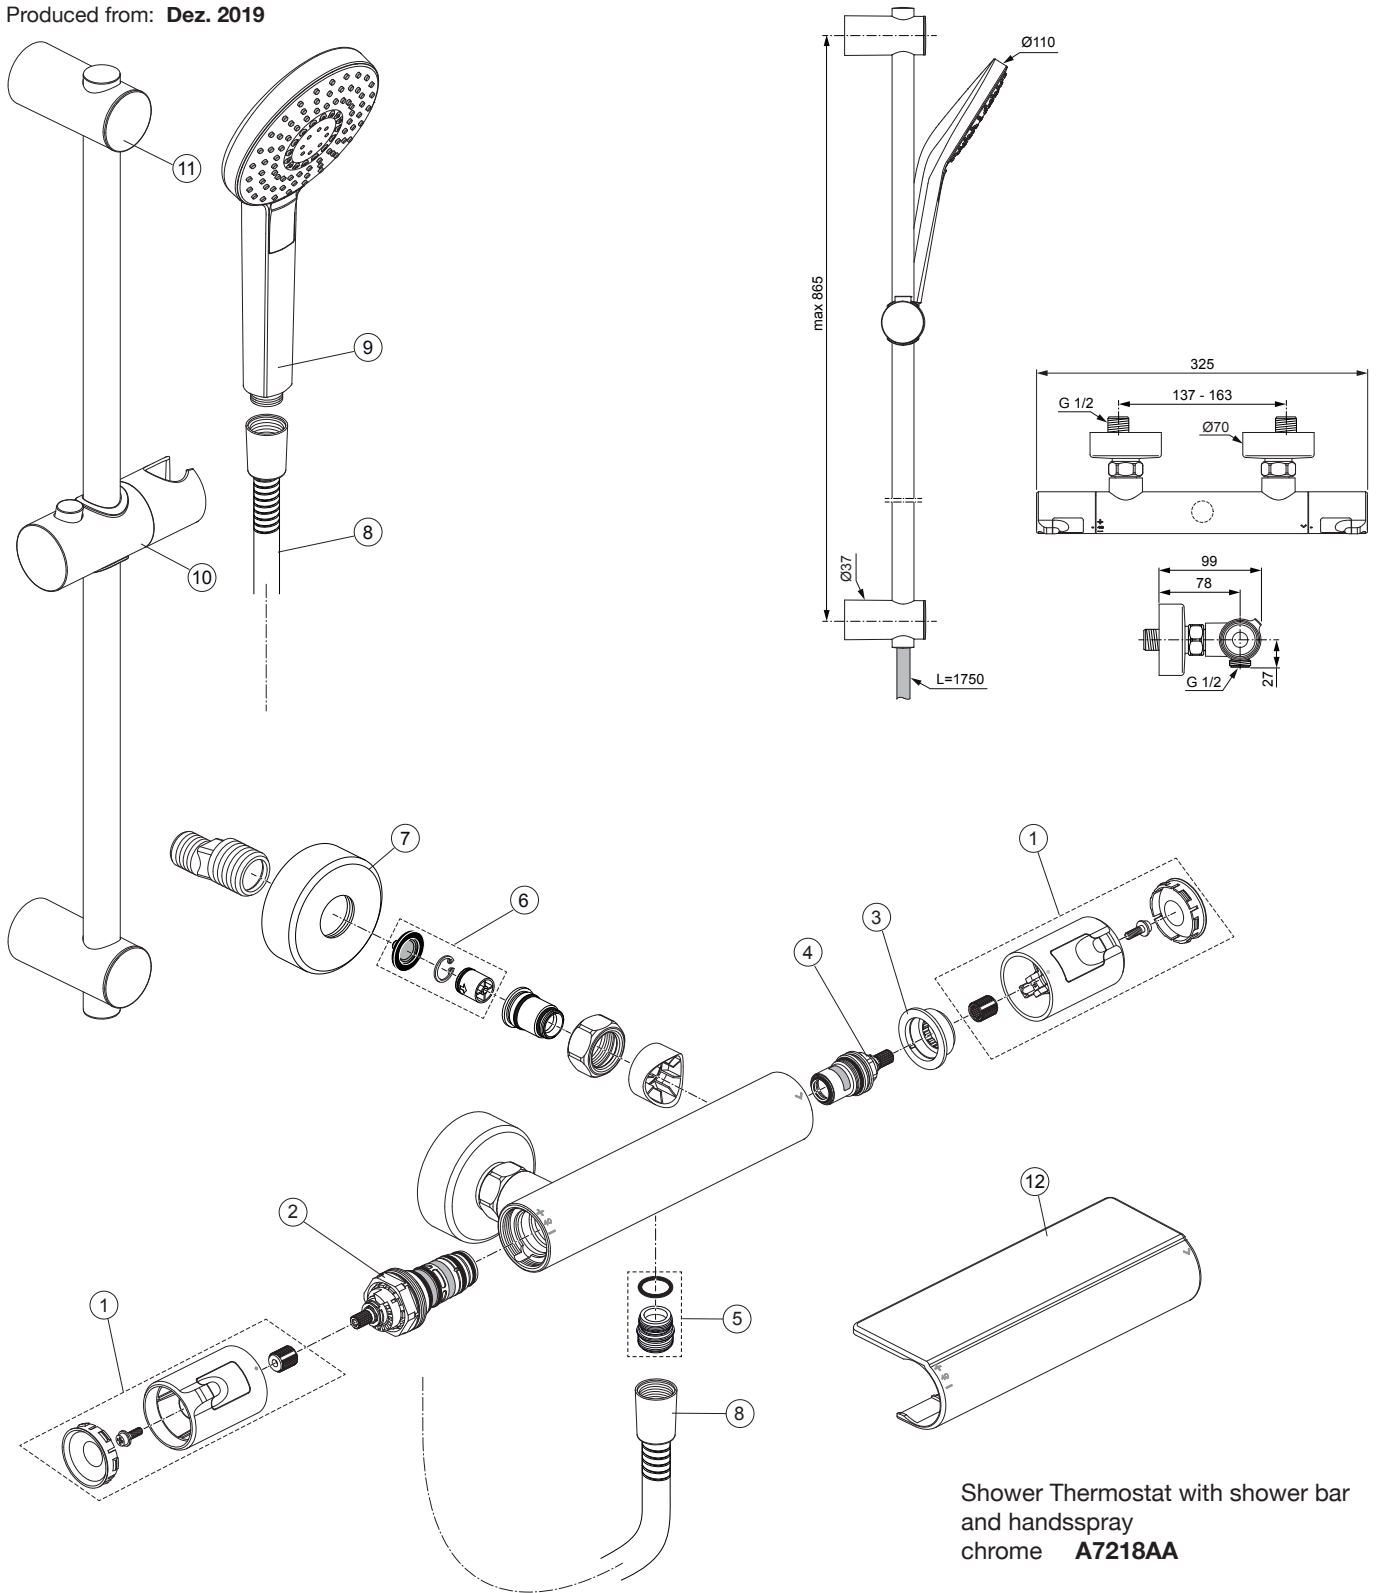

Produced from: Dez. 2019

Shower Thermostat with shower bar and handspray
chrome **A7218AA**

Pos.	Description	Part-Number	Qty.	Pos.	Description	Part-Number	Qty.
1	Handle cpl.	A 861 382 AA	1 Set	12	Warp over shelf	A 7215 AA	1 pcs
2	Thermostatic Cartridge cpl.	A 861 371 NU	1 pcs				
3	Stopring	A 861 373 NU	1 pcs				
4	Cartridge G1/2 180° cpl.	A 861 245 NU*	1 Set				
5	Nipple G1/2 outside cpl.	A 861 374 NU	1 Set				
6	Non-return valve	A 861 372 NU	1 Set				
7	Escutcheon	B 960 242 AA	1 pcs				
8	Shower hose 1750 mm	BE 175 AA	1 pcs				
9	Handspray Ø110-3F-8l/min	B 2231 AA	1 pcs				
10	Slider & holder f. handspr.	B 960 976 AA	1 pcs				
11	Wall fixation complete	B 960 972 AA	2 pcs				

*Universal set (not all parts needed)