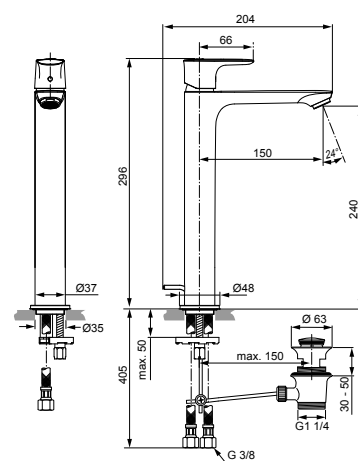

Connect Air

A7025.. A7027..

Ideal Standard

Produced since: **Sep. 2023**

SL basin mixer flex. hose with pop-up waste chrome **A7025AA**

without pop-up waste chrome **A7027AA**

Replace XX with the appropriate finish code

Chrome = AA Silver Storm = GN Gold = A2 Magnetic Grey = A5

Example spare part order: **A 861 402 AA** in Chrome

Pos.	Description	Part-Number	Qty.	Pos.	Description	Part-Number	Qty.
1	Lever cpl.	A 861 521 XX	1 Set				
2	Cover cap & screw	A 861 417 XX	1 pcs				
3	Cartridge Kerox Ø28	A 861 397 NU	1 Set				
4	Aerator M24x1 - 5ltr/min	B 961 383 XX	1 pcs				
5	Escutcheon	A 861 227 XX	1 pcs				
6	Bracket	A 961 172 NU	1 pcs				
7	Lift rod cpl. + Pos. 19	B 960 900 XX	1 Set				
8	Fixation kit	A 964 520 NU*	1 Set				
9	Pop-up waste complete	A 961 230 XX	1 Set				

*Universal set (not all parts needed)