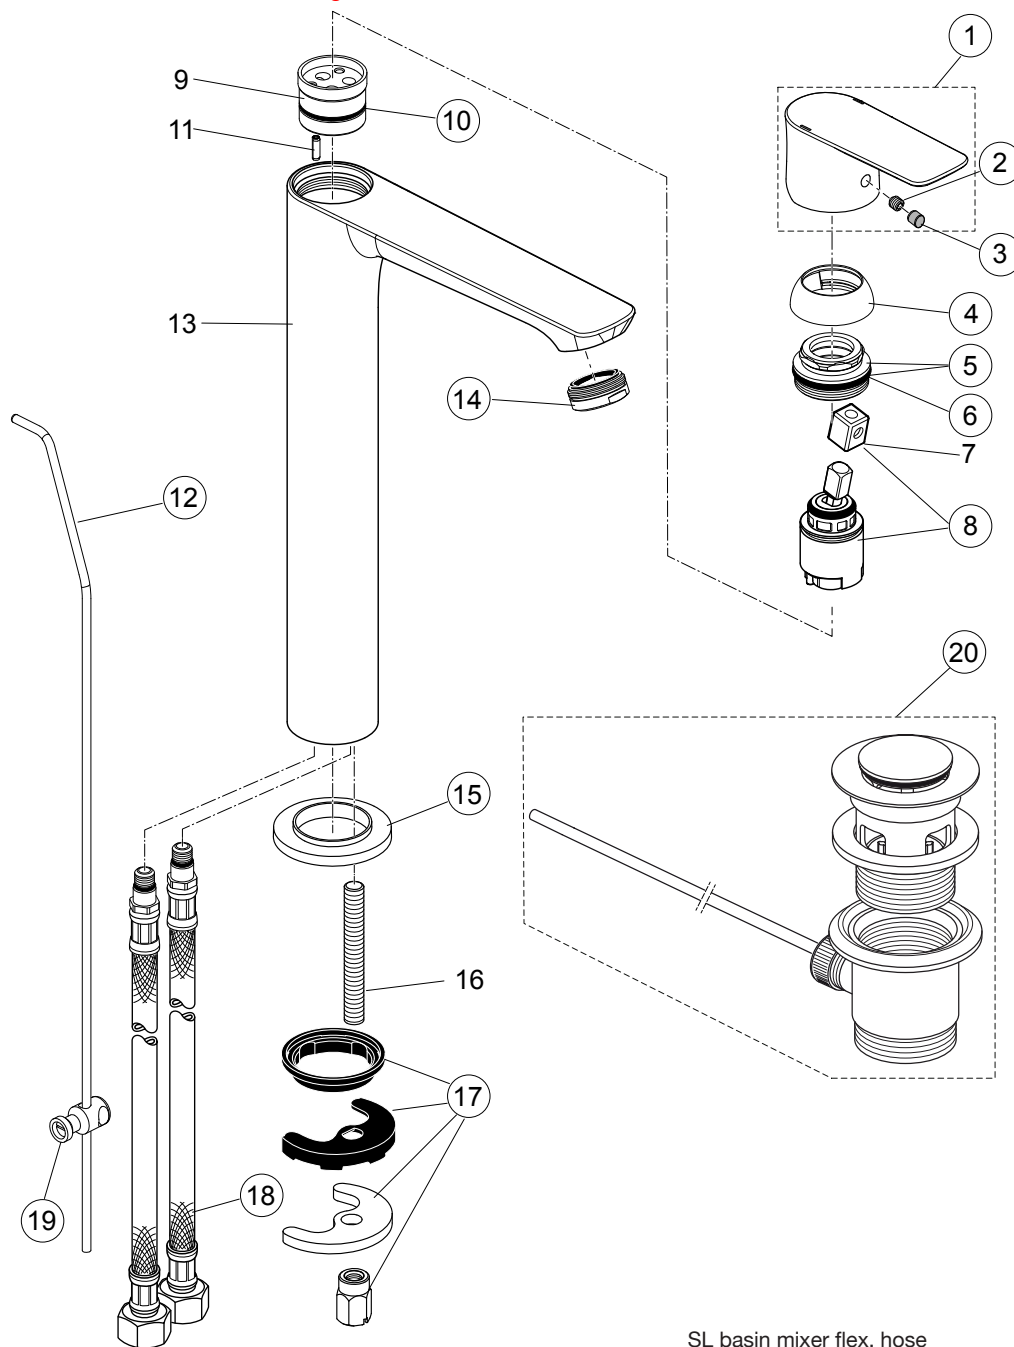

Connect Air

A7025.. A7027..

Ideal Standard

Produced since: Nov. 2019 - Aug. 2023

SL basin mixer flex. hose
with pop-up waste
chrome **A7025AA**

without pop-up waste
chrome **A7027AA**