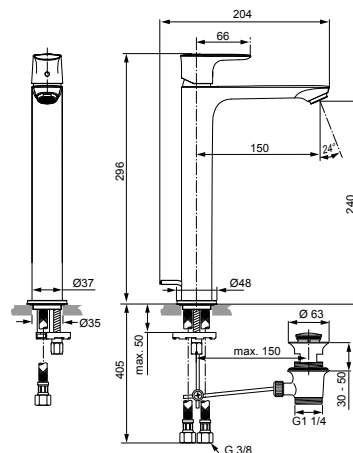

Replace XX with the appropriate finish code

Chrome = AA Silver Storm = GN Gold = A2 Magnetic Grey = A5

Example spare part order:

A 861 402 AA in Chrome

Pos.	Description	Part-Number	Qty.	Pos.	Description	Part-Number	Qty.
1	Lever cpl. + pos.7	A 861 402 XX	1 Set	12	Lift rod cpl. + Pos. 19	B 960 900 XX	1 Set
2	Thread pin M5x5 DIN916	A 962 041 NU*	1 Set	13	Body		
3	Handle plug	A 861 223 XX*	1 Set	14	Aerator M24x1 - 5ltr/min	B 961 383 XX	1 pcs
4	Cover cap	A 861 224 XX	1 pcs	15	Escutcheon	A 861 227 XX	1 pcs
5	Thread ring M30x1 + pos.6	A 861 225 NU	1 Set	16	Bolt M8x63		
6	O - Ring Ø 28 x 2	A 963 299 NU	1 pcs	17	Fixation kit	A 964 520 NU*	1 Set
7	Lever adapter			18	Flex. hose M8x1-G3/8-620	B 960 364 NU	1 pcs
8	Cartridge Kerox Ø25 + Pos.7	A 861 226 NU	1 Set	19	Bracket	A 961 172 NU	1 pcs
9	Manifold			20	Pop-up waste complete	A 961 230 XX	1 Set
10	O - Ring Ø 23,52 x 1,78	A 961 855 NU	1 pcs				
11	Clamping pin						

*Universal set (not all parts needed)

Produced since: **Aug. 2017 - Oct. 2019**

SL basin mixer flex. hose
with pop-up waste
chrome **A7025AA**

without pop-up waste
chrome **A7027AA**

Pos.	Description	Part-Number	Qty.	Pos.	Description	Part-Number	Qty.
1	Lever cpl. w. Logo ISI + pos.7	A 861 222 AA	1 Set	12	Lift rod cpl. + Pos. 19	A 861 210 AA	1 Set
2	Thread pin M5x5 DIN916	A 962 041 NU*	1 Set	13	Body		
3	Handle plug	A 861 223 NU*	1 Set	14	Aerator M24x1 - 5ltr/min	B 961 383 AA	1 pcs
4	Cover cap	A 861 224 AA	1 pcs	15	Escutcheon	A 861 227 AA	1 pcs
5	Thread ring M30x1 + pos.6	A 861 225 NU	1 Set	16	Bolt M8x63		
6	O - Ring Ø 28 x 2	A 963 299 NU	1 pcs	17	Fixation kit	A 964 520 NU*	1 Set
7	Lever adapter			18	Flex. hose M8x1-G3/8-620	B 960 364 NU	1 pcs
8	Cartridge Kerox Ø25 + Pos.7	A 861 226 NU	1 Set	19	Bracket	A 961 172 NU	1 pcs
9	Manifold			20	Pop-up waste complete	B 960 853 AA	1 Set
10	O - Ring Ø 23,52 x 1,78	A 961 855 NU	1 pcs				
11	Clamping pin						