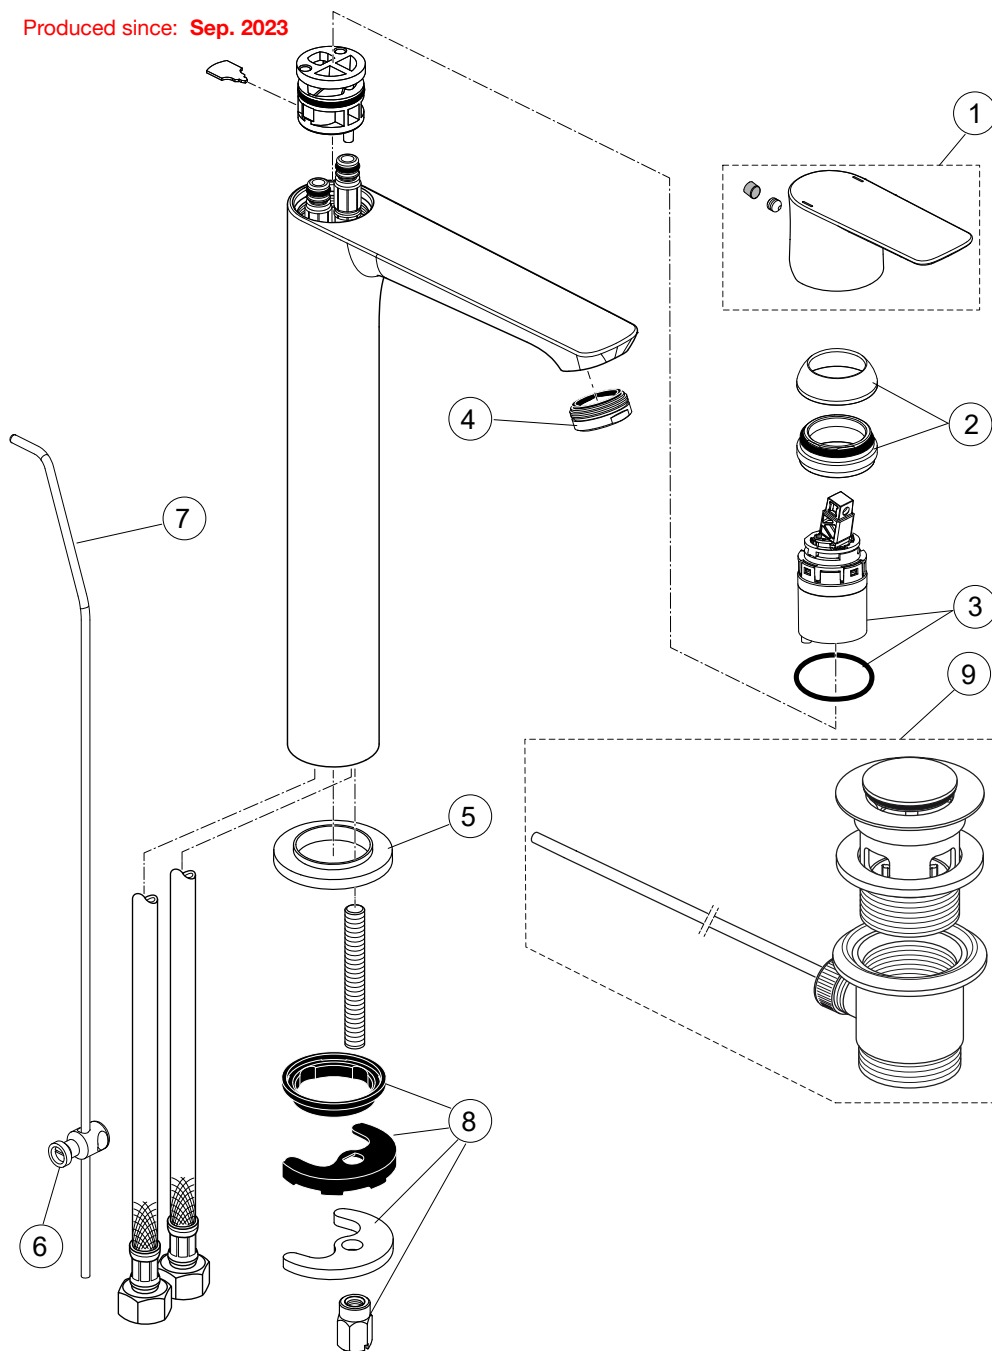

Connect Air

A7025.. A7027..

Ideal Standard

Produced since: **Sep. 2023**

SL basin mixer flex. hose with pop-up waste chrome **A7025AA**

without pop-up waste chrome **A7027AA**

Replace XX with the appropriate finish code

Chrome = AA Silver Storm = GN Gold = A2 Magnetic Grey = A5

Example spare part order: **A 861 402 AA** in Chrome

Pos.	Description	Part-Number	Qty.	Pos.	Description	Part-Number	Qty.
1	Lever cpl.	A 861 521 XX	1 Set				
2	Cover cap & screw	A 861 417 XX	1 pcs				
3	Cartridge Kerox Ø28	A 861 397 NU	1 Set				
4	Aerator M24x1 - 5ltr/min	B 961 383 XX	1 pcs				
5	Escutcheon	A 861 227 XX	1 pcs				
6	Bracket	A 961 172 NU	1 pcs				
7	Lift rod cpl. + Pos. 19	B 960 900 XX	1 Set				
8	Fixation kit	A 964 520 NU*	1 Set				
9	Pop-up waste complete	A 961 230 XX	1 Set				

*Universal set (not all parts needed)