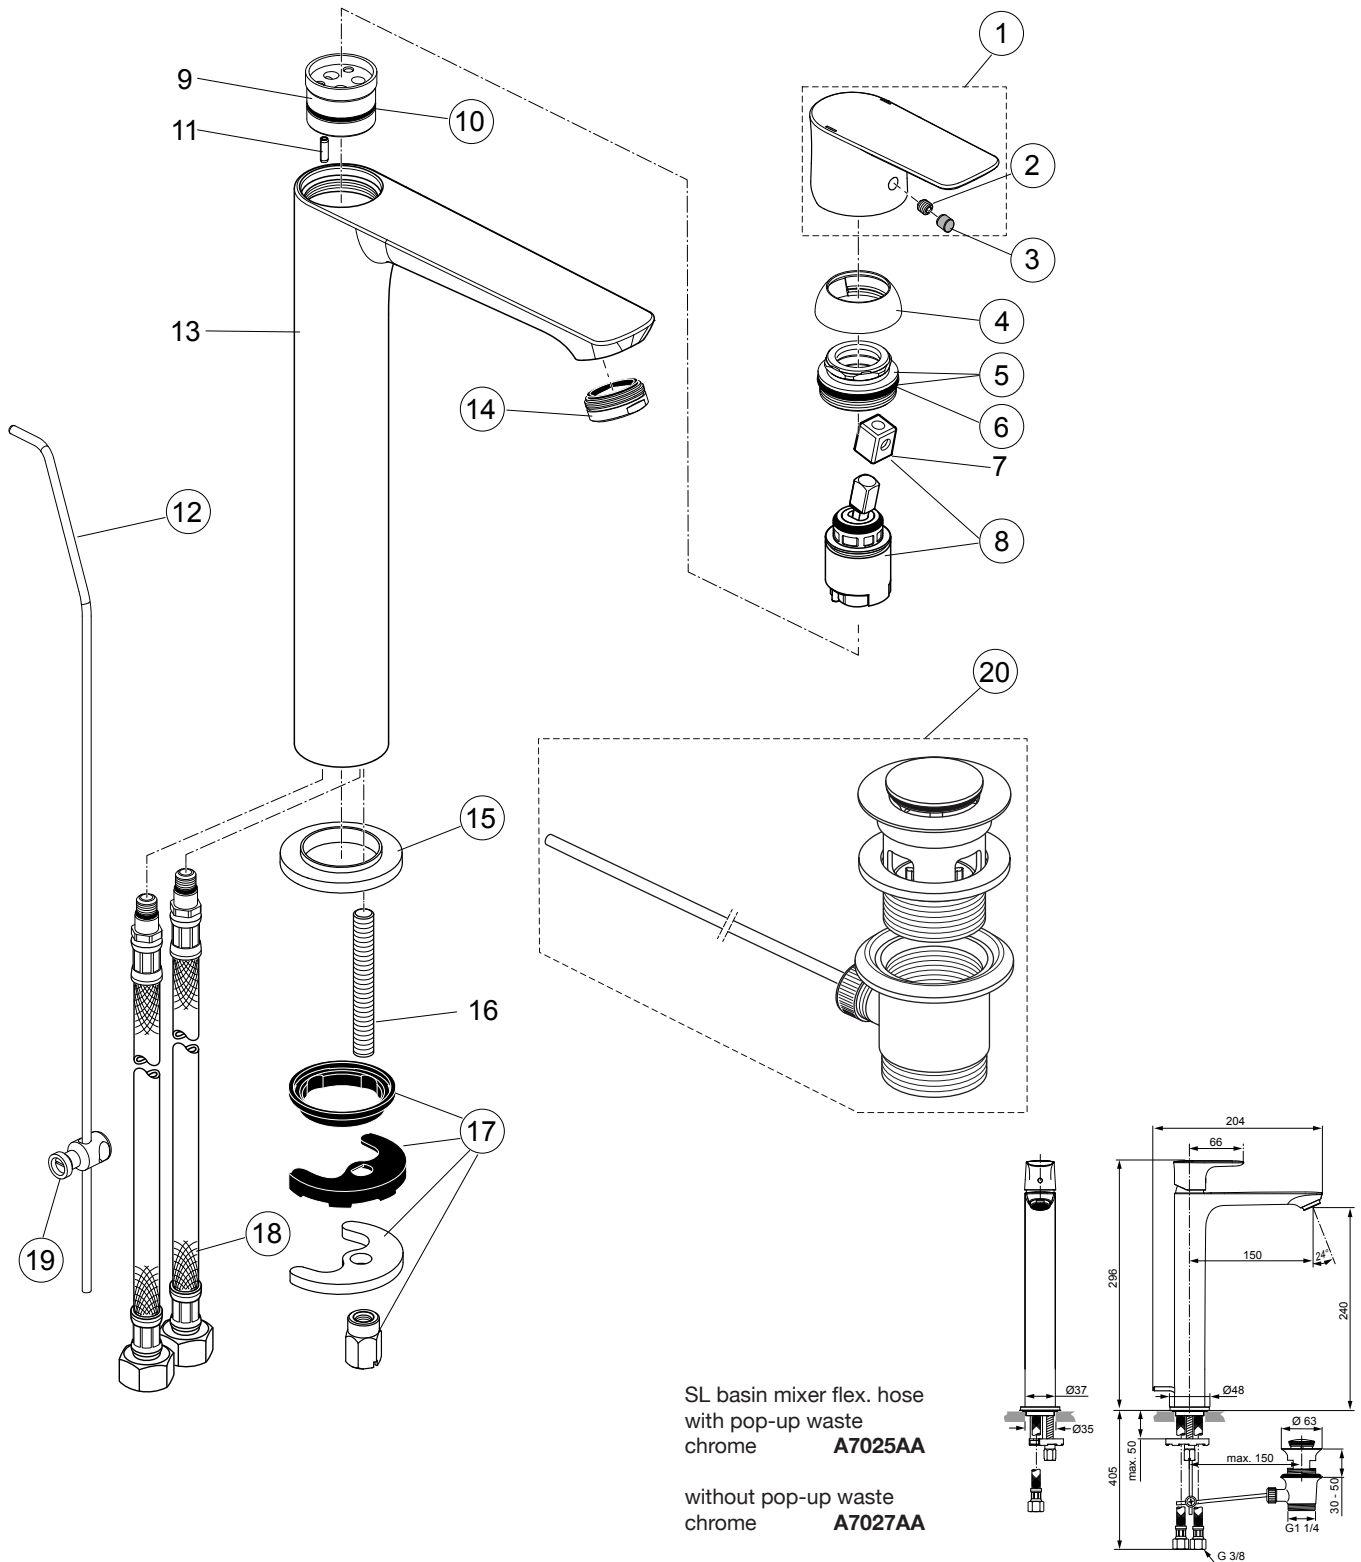

Replace XX with the appropriate finish code

Chrome = AA Silver Storm = GN Gold = A2 Magnetic Grey = A5

Example spare part order:

A 861 402 AA in Chrome

Pos.	Description	Part-Number	Qty.	Pos.	Description	Part-Number	Qty.
1	Lever cpl. + pos.7	A 861 402 XX	1 Set	12	Lift rod cpl. + Pos. 19	B 960 900 XX	1 Set
2	Thread pin M5x5 DIN916	A 962 041 NU*	1 Set	13	Body		
3	Handle plug	A 861 223 XX*	1 Set	14	Aerator M24x1 - 5ltr/min	B 961 383 XX	1 pcs
4	Cover cap	A 861 224 XX	1 pcs	15	Escutcheon	A 861 227 XX	1 pcs
5	Thread ring M30x1 + pos.6	A 861 225 NU	1 Set	16	Bolt M8x63		
6	O - Ring Ø 28 x 2	A 963 299 NU	1 pcs	17	Fixation kit	A 964 520 NU*	1 Set
7	Lever adapter			18	Flex. hose M8x1-G3/8-620	B 960 364 NU	1 pcs
8	Cartridge Kerox Ø25 + Pos.7	A 861 226 NU	1 Set	19	Bracket	A 961 172 NU	1 pcs
9	Manifold			20	Pop-up waste complete	A 961 230 XX	1 Set
10	O - Ring Ø 23,52 x 1,78	A 961 855 NU	1 pcs				
11	Clamping pin						

*Universal set (not all parts needed)

Produced since: **Aug. 2017 - Oct. 2019**

SL basin mixer flex. hose
with pop-up waste
chrome **A7025AA**

without pop-up waste
chrome **A7027AA**

Pos.	Description	Part-Number	Qty.	Pos.	Description	Part-Number	Qty.
1	Lever cpl. w. Logo ISI + pos.7	A 861 222 AA	1 Set	12	Lift rod cpl. + Pos. 19	A 861 210 AA	1 Set
2	Thread pin M5x5 DIN916	A 962 041 NU*	1 Set	13	Body		
3	Handle plug	A 861 223 NU*	1 Set	14	Aerator M24x1 - 5ltr/min	B 961 383 AA	1 pcs
4	Cover cap	A 861 224 AA	1 pcs	15	Escutcheon	A 861 227 AA	1 pcs
5	Thread ring M30x1 + pos.6	A 861 225 NU	1 Set	16	Bolt M8x63		
6	O - Ring Ø 28 x 2	A 963 299 NU	1 pcs	17	Fixation kit	A 964 520 NU*	1 Set
7	Lever adapter			18	Flex. hose M8x1-G3/8-620	B 960 364 NU	1 pcs
8	Cartridge Kerox Ø25 + Pos.7	A 861 226 NU	1 Set	19	Bracket	A 961 172 NU	1 pcs
9	Manifold			20	Pop-up waste complete	B 960 853 AA	1 Set
10	O - Ring Ø 23,52 x 1,78	A 961 855 NU	1 pcs				
11	Clamping pin						