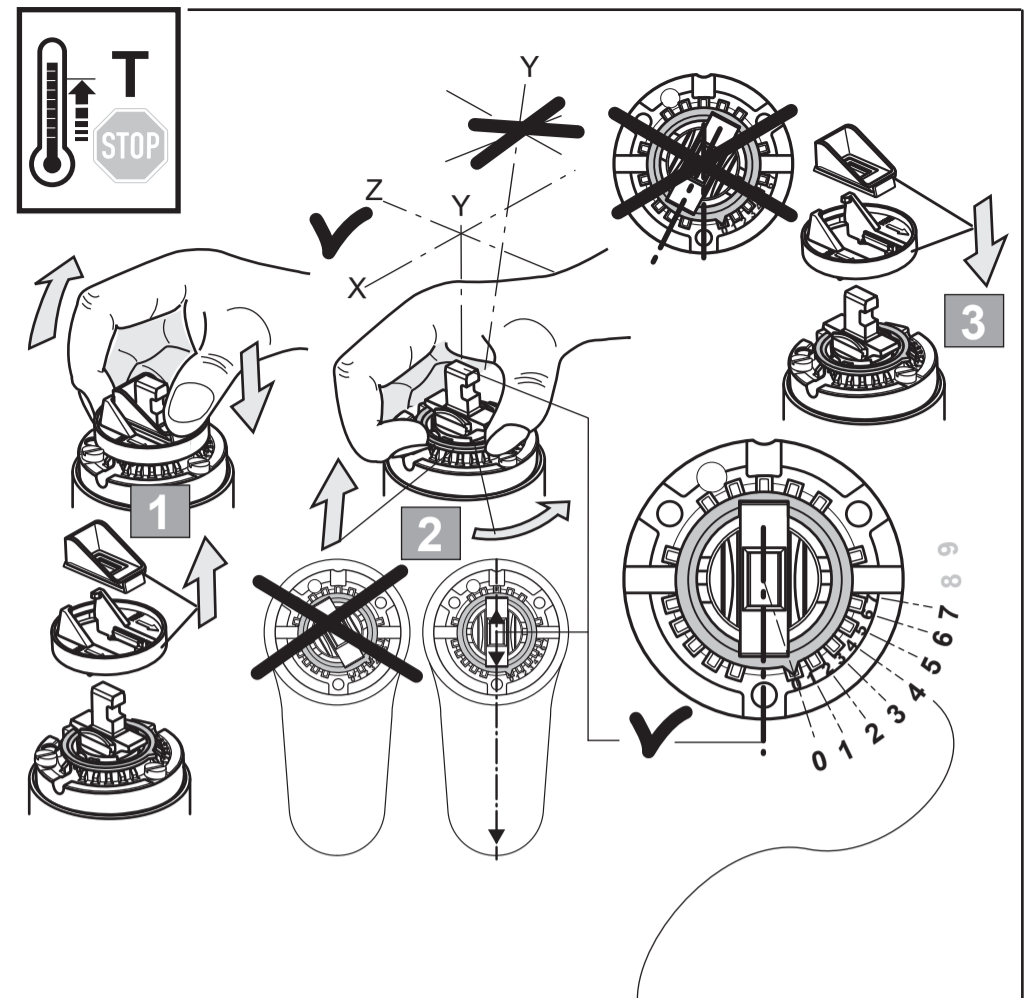

Ideal Standard

CERAPLUS Safe
A6865 .. A6866 ..

0422 / A 868 941 R1
 Made in Germany

Ideal Standard International NV
 Corporate Village - Gent Building
 Da Vincilaan 2
 1935 Zaventem
 Belgium

www.idealstandardinternational.com