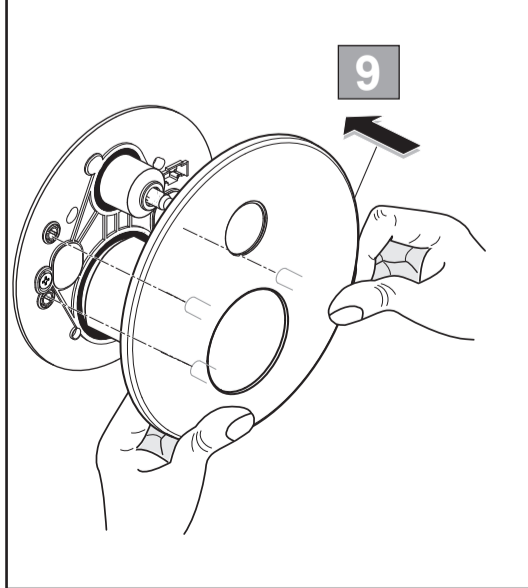

P	bar	0,5	MAX. 10	5	Q (3 bar)
T	°C		MAX. 80	65 40	I/min 23