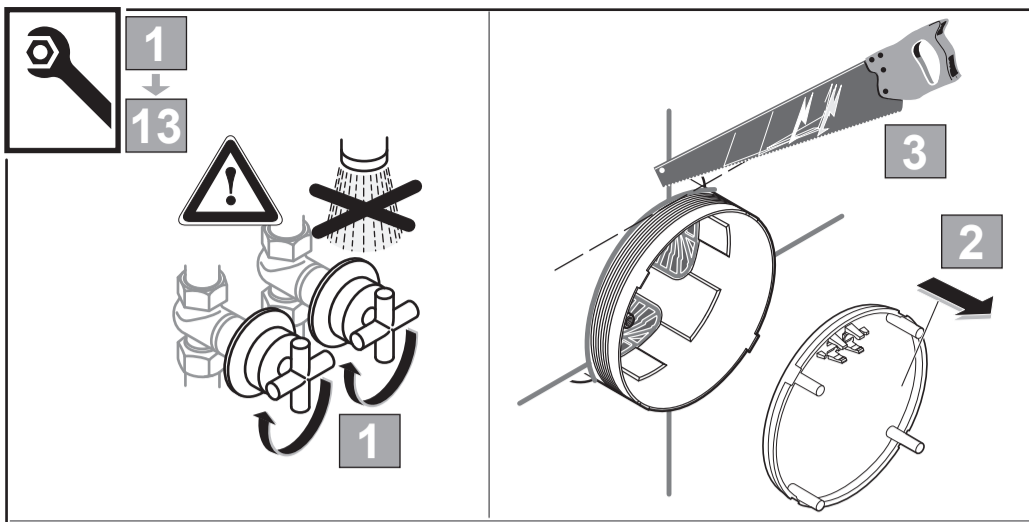

Ideal Standard

CERAPLUS Safe
A6865 .. A6866 ..

0422 / A 868 941 R1
 Made in Germany

Ideal Standard International NV
 Corporate Village - Gent Building
 Da Vincilaan 2
 1935 Zaventem
 Belgium

www.idealstandardinternational.com