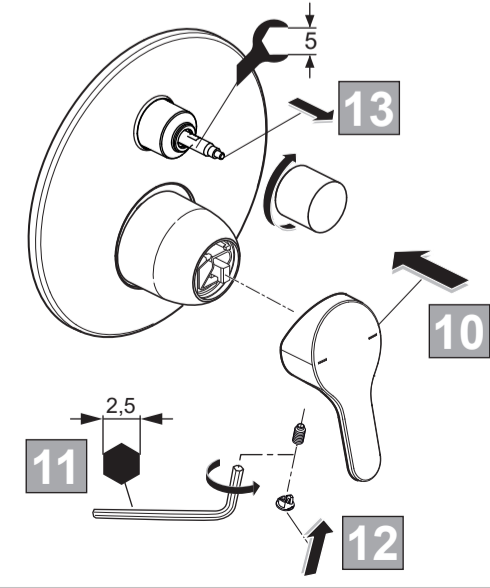

P	bar	0,5	MAX. 10	5	Q (3 bar)
T	°C		MAX. 80	65 40	I/min 23