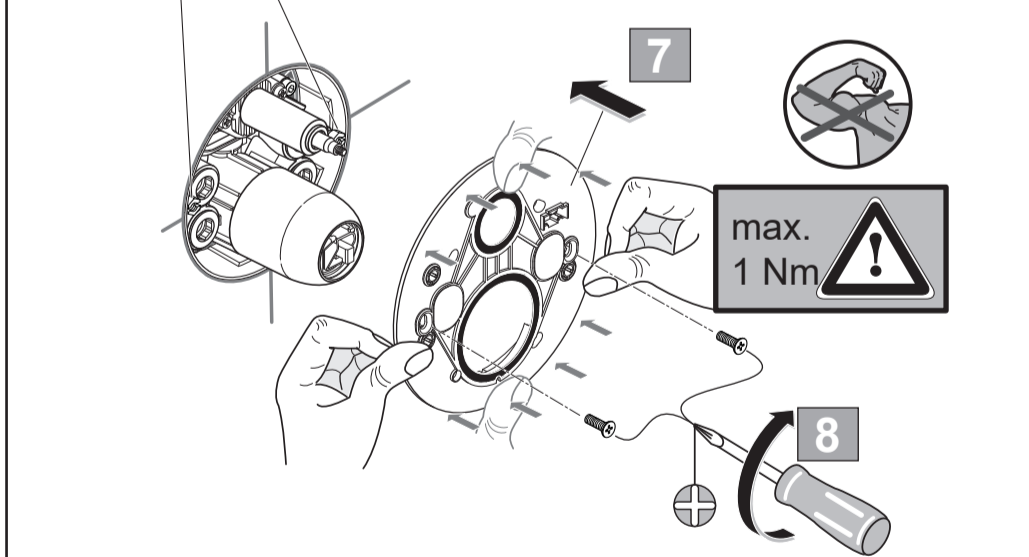

P	bar	0,5	MAX. 10	5	Q (3 bar)
T	°C		MAX. 80	65 40	I/min 23