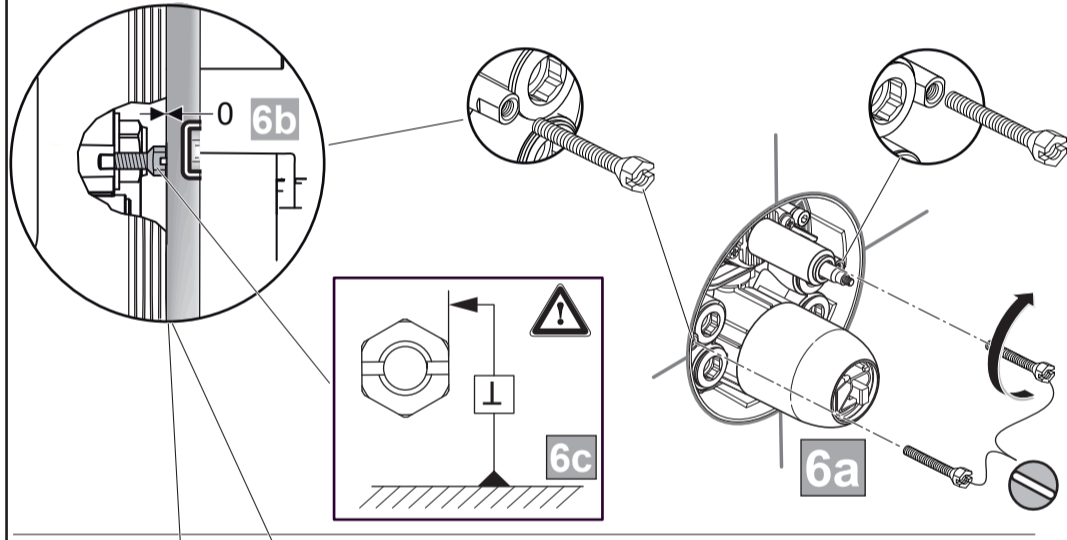

P	bar	0,5	MAX. 10	5	Q (3 bar)
T	°C		MAX. 80	65 40	I/min 23