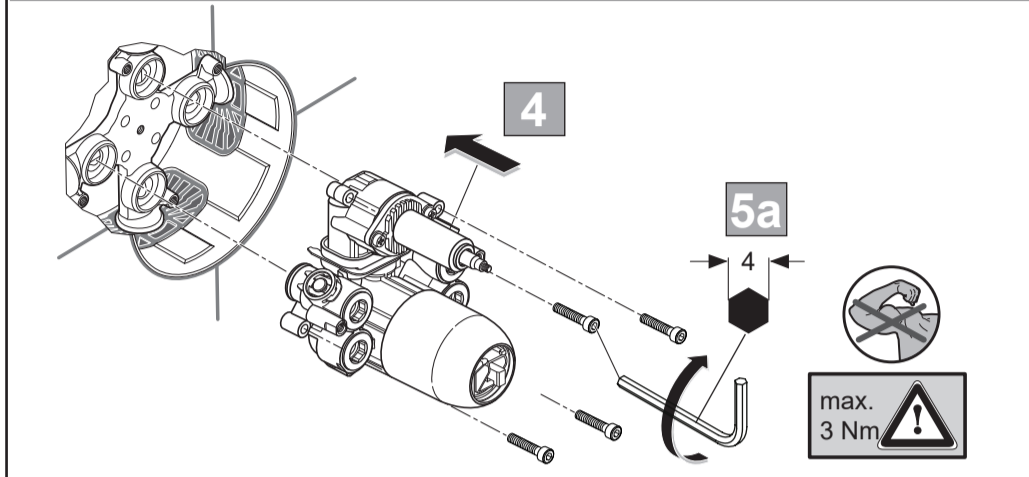

Ideal Standard

CERAPLUS Safe
A6865 .. A6866 ..

0422 / A 868 941 R1
 Made in Germany

Ideal Standard International NV
 Corporate Village - Gent Building
 Da Vincilaan 2
 1935 Zaventem
 Belgium

www.idealstandardinternational.com