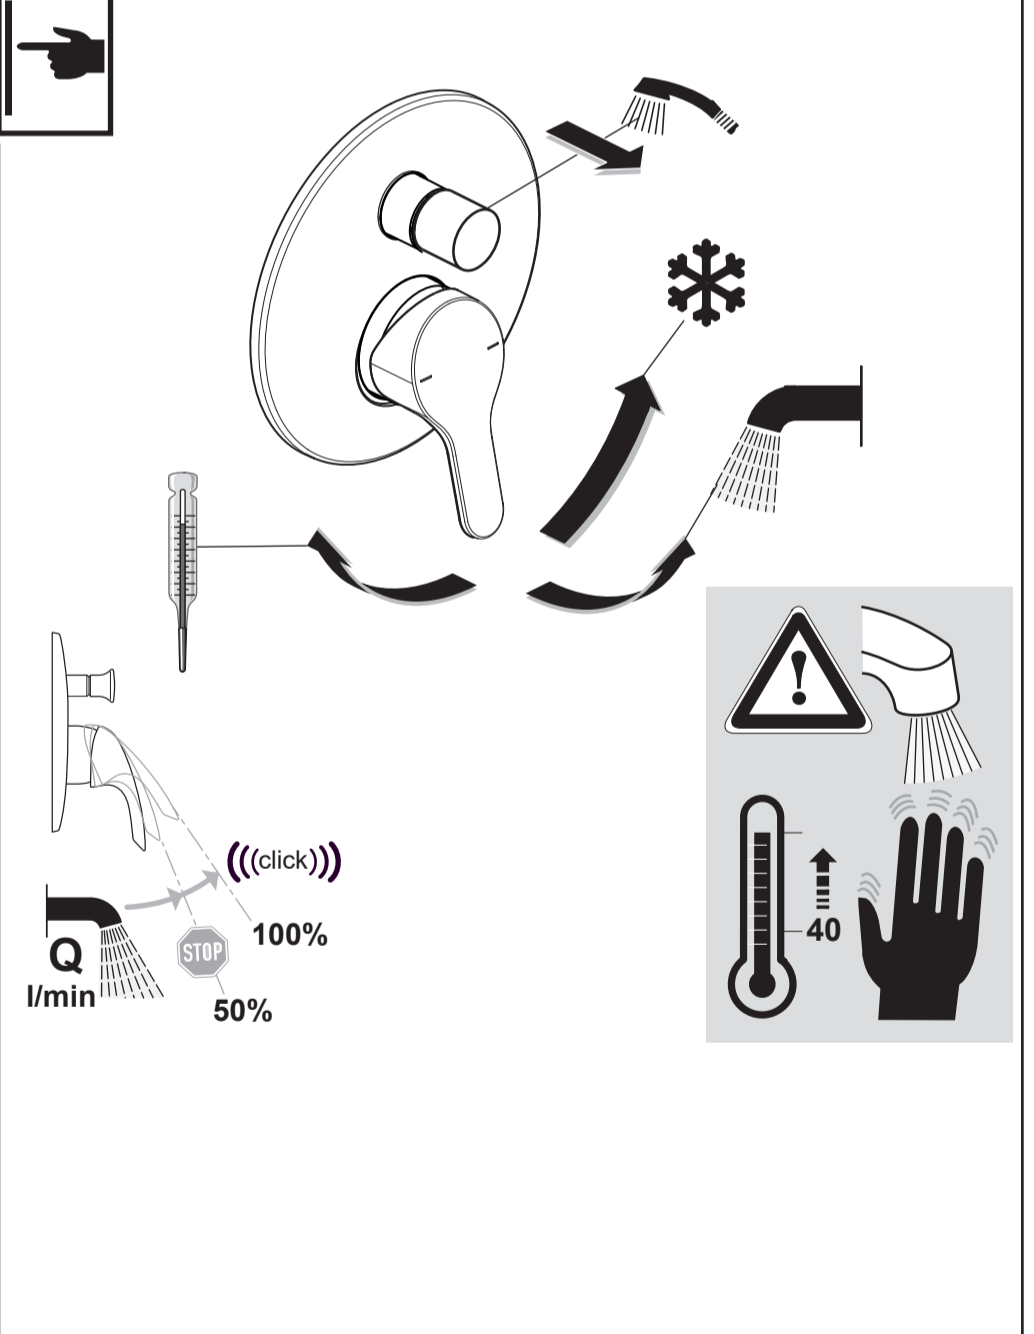

P	bar	0,5	MAX. 10	5	Q (3 bar)
T	°C		MAX. 80	65 40	I/min 23