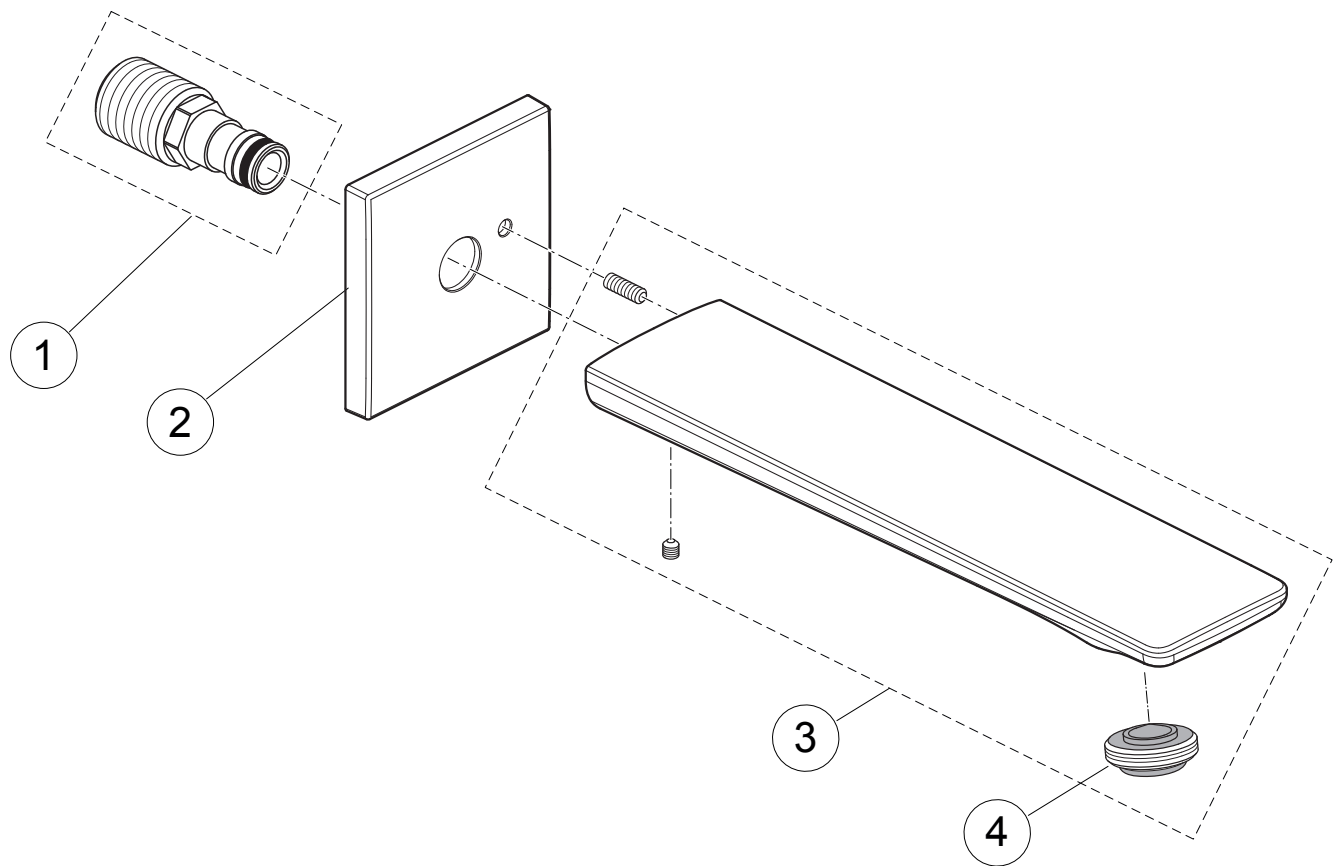

Produced since: **Nov. 2019**

Wall spout

chrome **BC769AA**

Replace XX with the appropriate finish code

Chrome = AA Silver Storm = GN Gold = A2 Magnetic Grey = A5

Example spare part order:

A 861 416 AA in Chrome

Pos.	Description	Part-Number	Qty.	Pos.	Description	Part-Number	Qty.
1	Connection nipple cpl.	A 861 437 NU	1 Set				
2	Escutcheon w. Logo	A 861 438 XX	1 pcs				
3	Spout cpl. 180mm	A 861 439 XX	1 Set				
4	Aerator M24x1	A 861 436 NU	1 pcs				