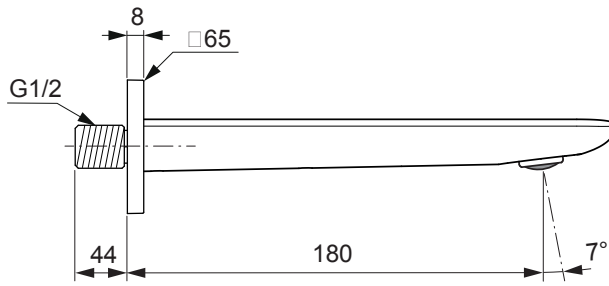

Produced since: **Nov. 2019**

Wall spout

chrome **BC769AA**

Replace XX with the appropriate finish code

Chrome = AA Silver Storm = GN Gold = A2 Magnetic Grey = A5

Example spare part order:

A 861 416 AA in Chrome

Pos.	Description	Part-Number	Qty.	Pos.	Description	Part-Number	Qty.
1	Connection nipple cpl.	A 861 437 NU	1 Set				
2	Escutcheon w. Logo	A 861 438 XX	1 pcs				
3	Spout cpl. 180mm	A 861 439 XX	1 Set				
4	Aerator M24x1	A 861 436 NU	1 pcs				