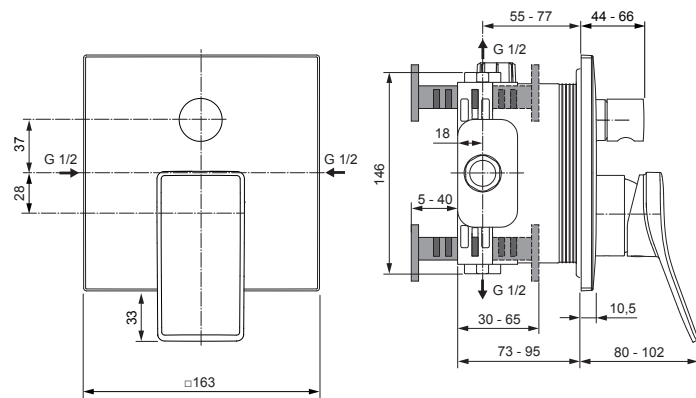

Replace XX with the appropriate finish code

Chrome = AA Silver Storm = GN Gold = A2 Magnetic Grey = A5

Example spare part order:

A 861 441 AA in Chrome

Pos.	Description	Part-Number	Qty.	Pos.	Description	Part-Number	Qty.
1	Install. depth adjust.	A 963 131 NU	1 Set	13	Pull knob	A 860 901 XX	1 pcs
2	Side sealing	A 963 132 NU	1 Set	14	Lever cpl.	A 861 443 XX	1 Set
3	Flushing device cpl.	A 963 146 NU	1 Set	15	Extension kit 20mm	A 960 704 NU	1 Set
4	Screw set complete	A 960 890 NU*	1 Set		Extension kit 40mm	A 962 476 NU	1 Set
5	Low noise insert	A 960 891 NU	1 pcs	16	Distanzframe 20mm	A 861 444 XX	1 Set
6	Stop valve	A 960 706 NU	2 pcs				
7	Diverter complete	A 963 443 NU	1 pcs				
8	Cartridge with ECO-kit	A 960 500 NU	1 Set				
9	Cover cap	A 861 441 XX	1 pcs				
10	Cover / Cap for diverter	A 860 902 XX	1 pcs				
11	Escutcheon holder cpl.	A 860 897 NU	1 Set				
12	Escutcheon w Logo	A 861 445 XX	1 pcs				

*Universal set (not all parts needed)