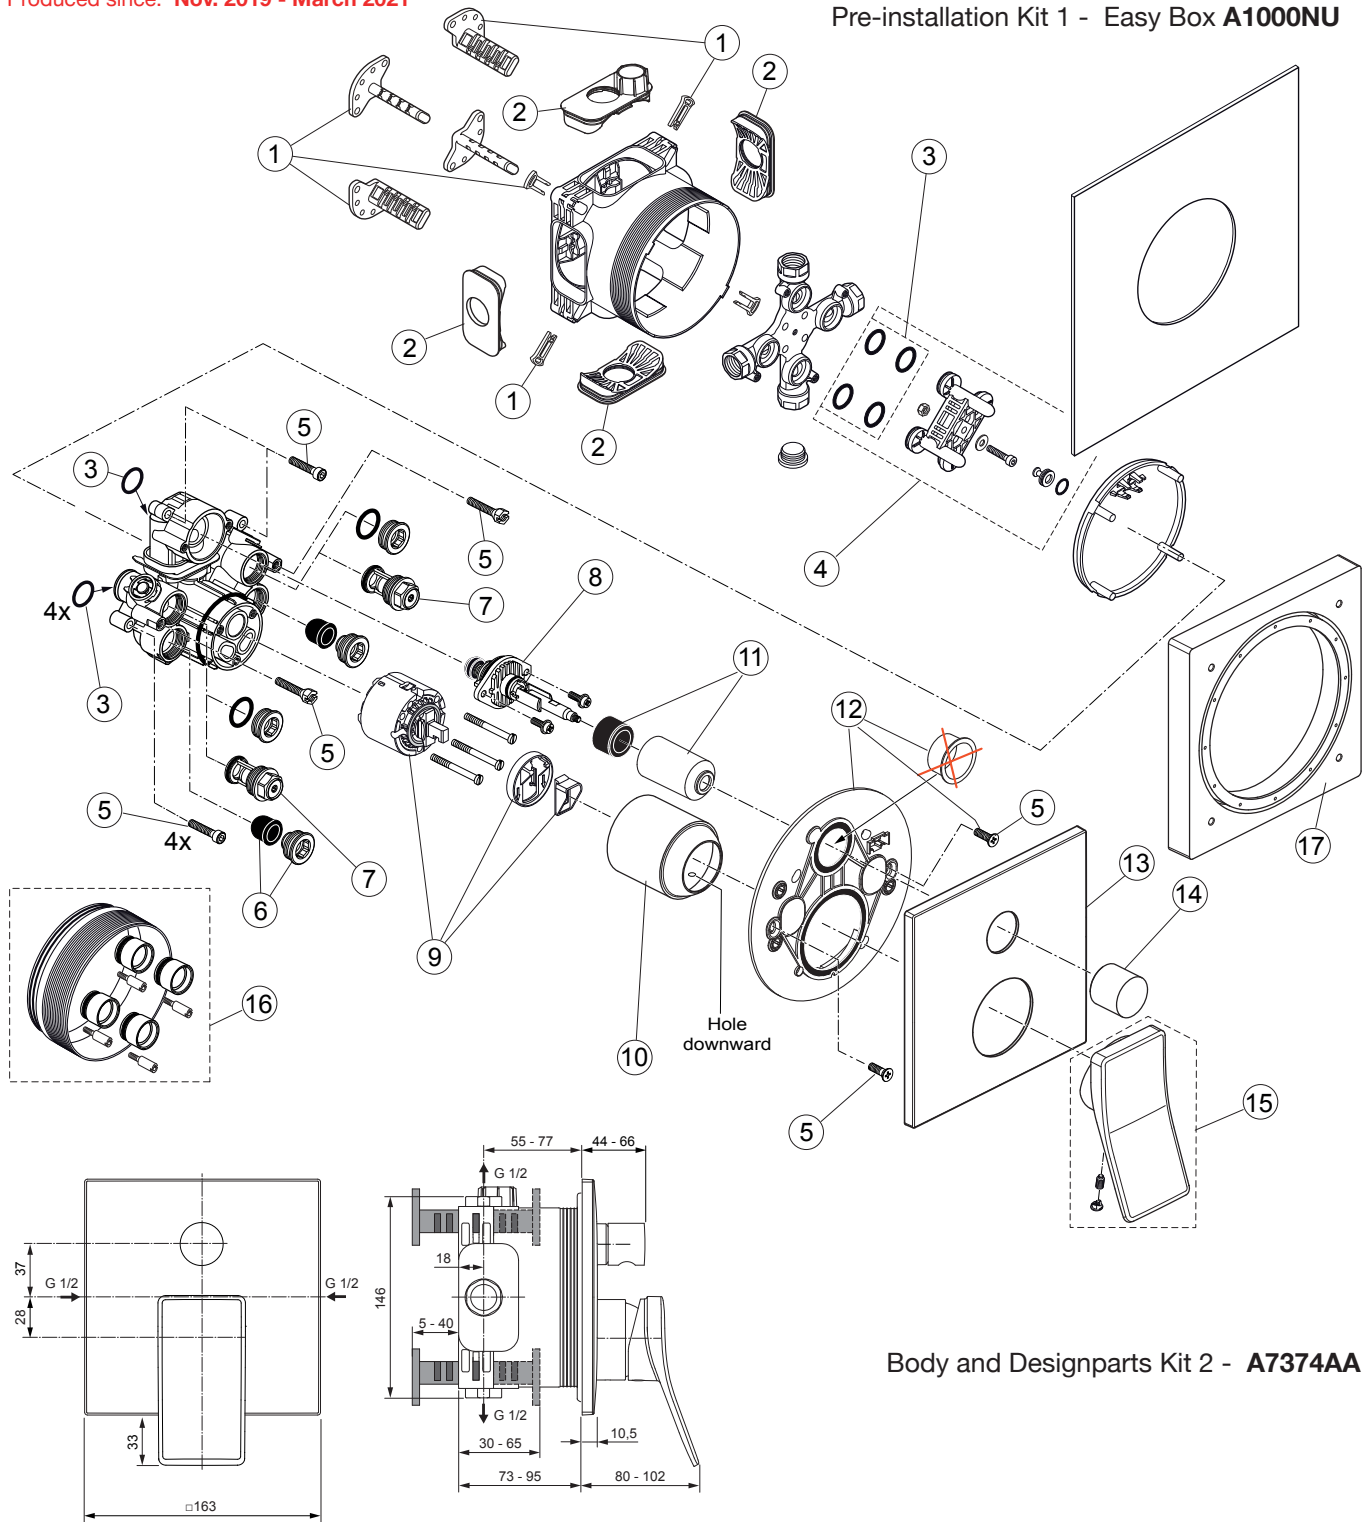

Example spare part order:

A 861 441 AA in Chrome

Pos.	Description	Part-Number	Qty.	Pos.	Description	Part-Number	Qty.
1	Install. depth adjust.	A 963 131 NU	1 Set	13	Pull knob	A 860 901 XX	1 pcs
2	Side sealing	A 963 132 NU	1 Set	14	Lever cpl.	A 861 443 XX	1 Set
3	Flushing device cpl.	A 963 146 NU	1 Set	15	Extension kit 20mm	A 960 704 NU	1 Set
4	Screw set complete	A 960 890 NU*	1 Set		Extension kit 40mm	A 962 476 NU	1 Set
5	Low noise insert	A 960 891 NU	1 pcs	16	Distanzframe 20mm	A 861 444 XX	1 Set
6	Stop valve	A 960 706 NU	2 pcs				
7	Diverter complete	A 963 443 NU	1 pcs				
8	Cartridge with ECO-kit	A 960 500 NU	1 Set				
9	Cover cap	A 861 441 XX	1 pcs				
10	Cover / Cap for diverter	A 860 902 XX	1 pcs				
11	Escutcheon holder cpl.	A 860 897 NU	1 Set				
12	Escutcheon w Logo	A 861 445 XX	1 pcs				

*Universal set (not all parts needed)

Produced since: **Nov. 2019 - March 2021**

Pre-installation Kit 1 - Easy Box **A1000NU**

Body and Designparts Kit 2 - **A7374AA**

Replace XX with the appropriate finish code

Chrome = AA Silver Storm = GN Gold = A2 Magnetic Grey = A5

Example spare part order:

A 861 441 AA in Chrome

Pos.	Description	Part-Number	Qty.	Pos.	Description	Part-Number	Qty.
1	Install. depth adjust.	A 963 131 NU	1 Set	11	Cover / Cap for diverter	A 860 902 XX	1 pcs
2	Side sealing	A 963 132 NU	1 Set	12	Escutcheon holder cpl.	A 860 897 NU	1 Set
3	O-ring Ø 17 x 2,5	A 963 143 NU	1 Set	13	Escutcheon w Logo	A 861 445 XX	1 pcs
4	Flushing device cpl.	A 963 146 NU	1 Set	14	Pull knob	A 860 901 XX	1 pcs
5	Screw set complete	A 960 890 NU*	1 Set	15	Lever cpl.	A 861 443 XX	1 Set
6	Low noise insert	A 960 891 NU	1 pcs	16	Extension kit 20mm	A 960 704 NU	1 Set
7	Stop valve	A 960 706 NU	2 pcs		Extension kit 40mm	A 962 476 NU	1 Set
8	Diverter complete	A 963 443 NU	1 pcs	17	Distanzframe 20mm	A 861 444 XX	1 Set
9	Cartridge with ECO-kit	A 960 500 NU	1 Set				
10	Cover cap	A 861 441 XX	1 pcs				