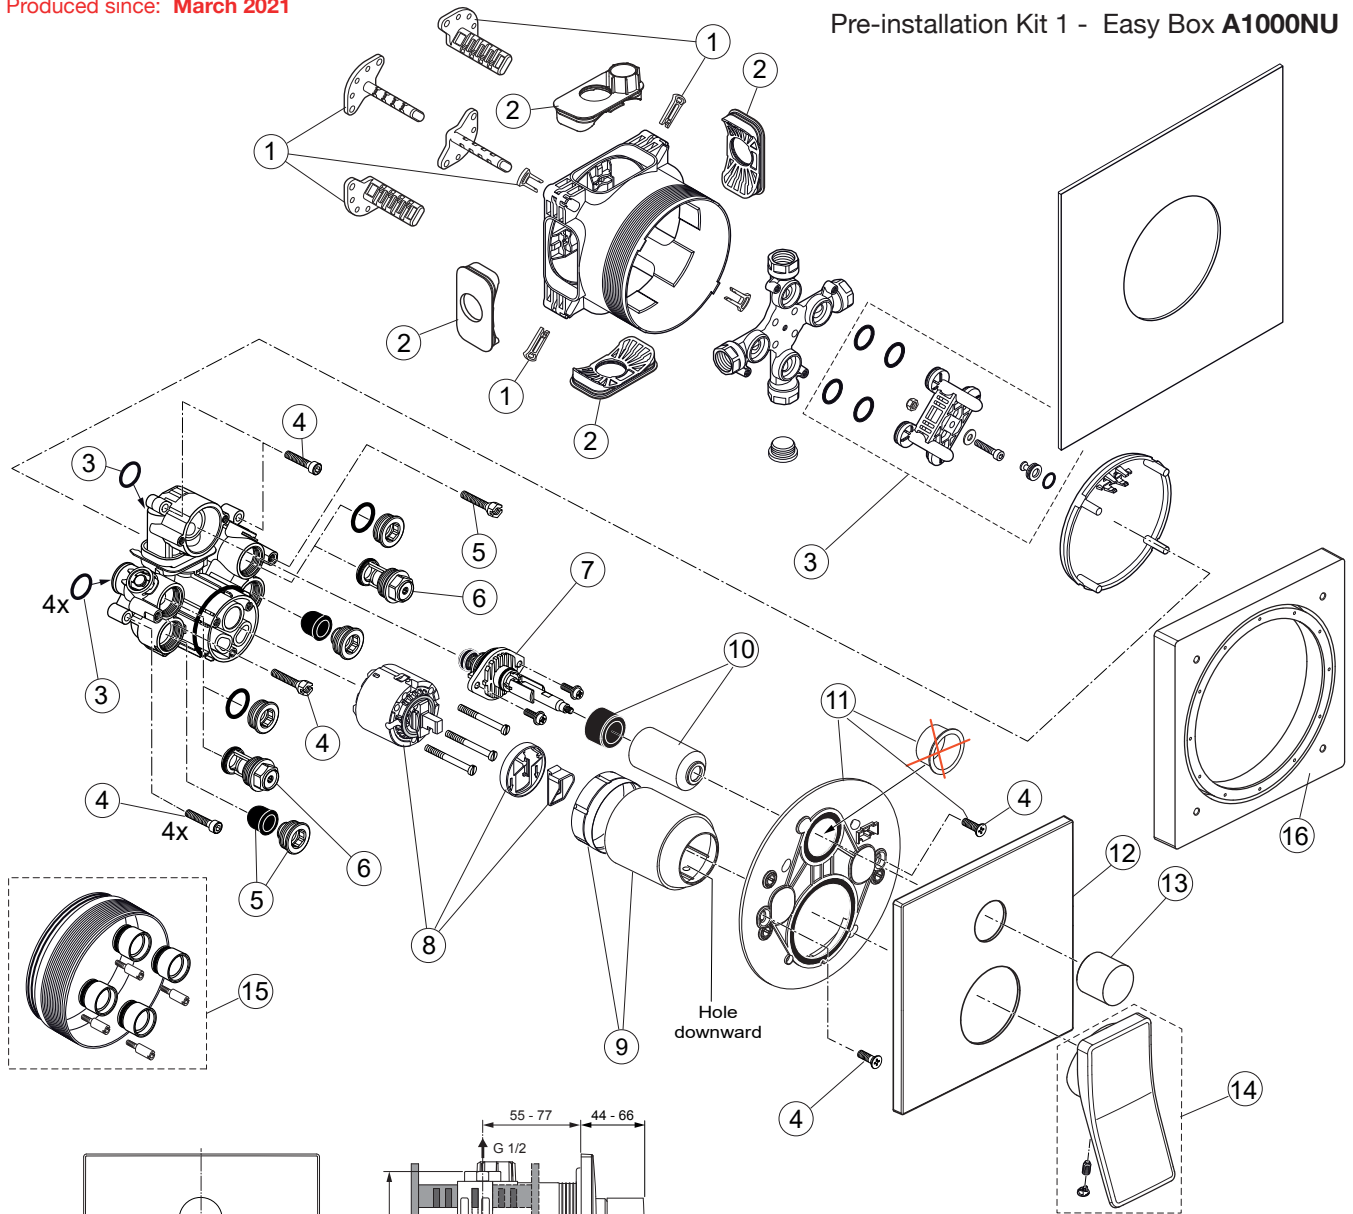

Produced since: **March 2021**

Pre-installation Kit 1 - Easy Box **A1000NU**

Body and Designparts Kit 2 - **A7374AA**

Replace XX with the appropriate finish code

Chrome = AA Silver Storm = GN Gold = A2 Magnetic Grey = A5

Example spare part order:

A 861 441 AA in Chrome

Pos.	Description	Part-Number	Qty.	Pos.	Description	Part-Number	Qty.
1	Install. depth adjust.	A 963 131 NU	1 Set	13	Pull knob	A 860 901 XX	1 pcs
2	Side sealing	A 963 132 NU	1 Set	14	Lever cpl.	A 861 443 XX	1 Set
3	Flushing device cpl.	A 963 146 NU	1 Set	15	Extension kit 20mm	A 960 704 NU	1 Set
4	Screw set complete	A 960 890 NU*	1 Set		Extension kit 40mm	A 962 476 NU	1 Set
5	Low noise insert	A 960 891 NU	1 pcs	16	Distanzframe 20mm	A 861 444 XX	1 Set
6	Stop valve	A 960 706 NU	2 pcs				
7	Diverter complete	A 963 443 NU	1 pcs				
8	Cartridge with ECO-kit	A 960 500 NU	1 Set				
9	Cover cap	A 861 441 XX	1 pcs				
10	Cover / Cap for diverter	A 860 902 XX	1 pcs				
11	Escutcheon holder cpl.	A 860 897 NU	1 Set				
12	Escutcheon w Logo	A 861 445 XX	1 pcs				

Chrome = AA Silver Storm = GN Gold = A2 Magnetic Grey = A5

Example spare part order:

A 861 441 AA in Chrome

Pos.	Description	Part-Number	Qty.	Pos.	Description	Part-Number	Qty.
1	Install. depth adjust.	A 963 131 NU	1 Set	11	Cover / Cap for diverter	A 860 902 XX	1 pcs
2	Side sealing	A 963 132 NU	1 Set	12	Escutcheon holder cpl.	A 860 897 NU	1 Set
3	O-ring Ø 17 x 2,5	A 963 143 NU	1 Set	13	Escutcheon w Logo	A 861 445 XX	1 pcs
4	Flushing device cpl.	A 963 146 NU	1 Set	14	Pull knob	A 860 901 XX	1 pcs
5	Screw set complete	A 960 890 NU*	1 Set	15	Lever cpl.	A 861 443 XX	1 Set
6	Low noise insert	A 960 891 NU	1 pcs	16	Extension kit 20mm	A 960 704 NU	1 Set
7	Stop valve	A 960 706 NU	2 pcs		Extension kit 40mm	A 962 476 NU	1 Set
8	Diverter complete	A 963 443 NU	1 pcs	17	Distanzframe 20mm	A 861 444 XX	1 Set
9	Cartridge with ECO-kit	A 960 500 NU	1 Set				
10	Cover cap	A 861 441 XX	1 pcs				