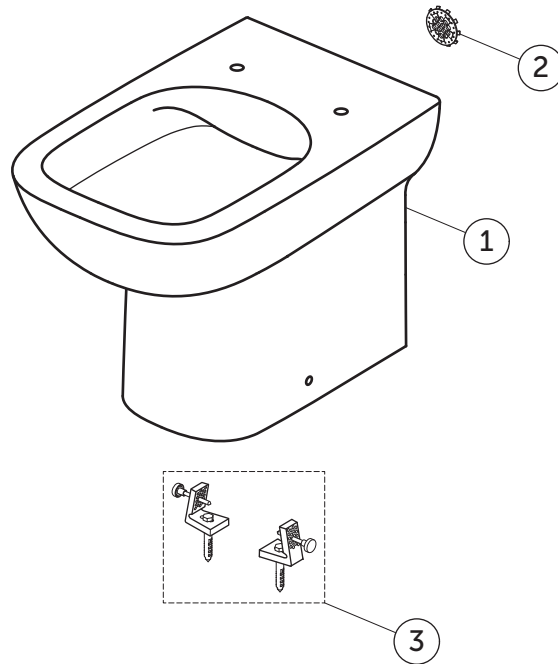

SPARE PARTS

Back To Wall Bowl
RimLS+

T452501

I.LIFE A

Item	Description	Spare Code
1	BTW BOWL RimLS+ WHT B/W	
2	RESTRICTOR FOR T4525 PLASTIC	WW966085
3	FIXATION SET FOR HIDDEN MOUNTING	TT0257919

Ideal Standard International NV
Corporate Village – Gent Building
Da Vincilaan 2
B1935 – Zaventem
Belgium