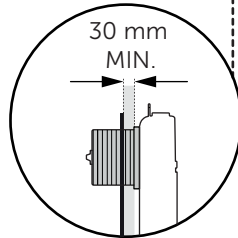

(dimensions in millimeters)

### WC FRAME / CISTERN 120

1

2

3

4

SPARE PARTS

x2

X + 10mm