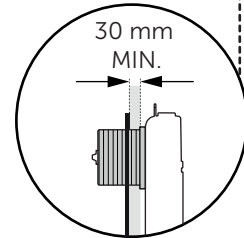

(dimensions in millimeters)

### WC FRAME / CISTERN 120

1

2

3

4

SPARE PARTS

x2

X + 10mm