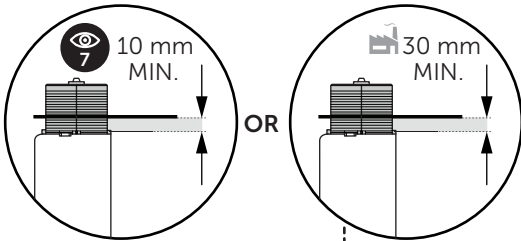

WC FRAME/CISTERN 150