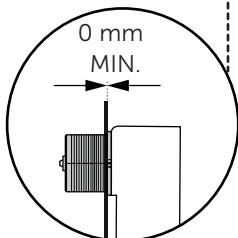

WC FRAME/CISTERN 150