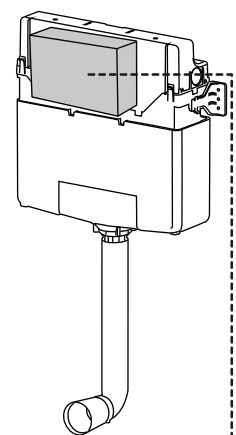

(dimensions in millimeters)

### WC FRAME / CISTERN 120

1

2

3

4

SPARE PARTS

x2

X + 10mm