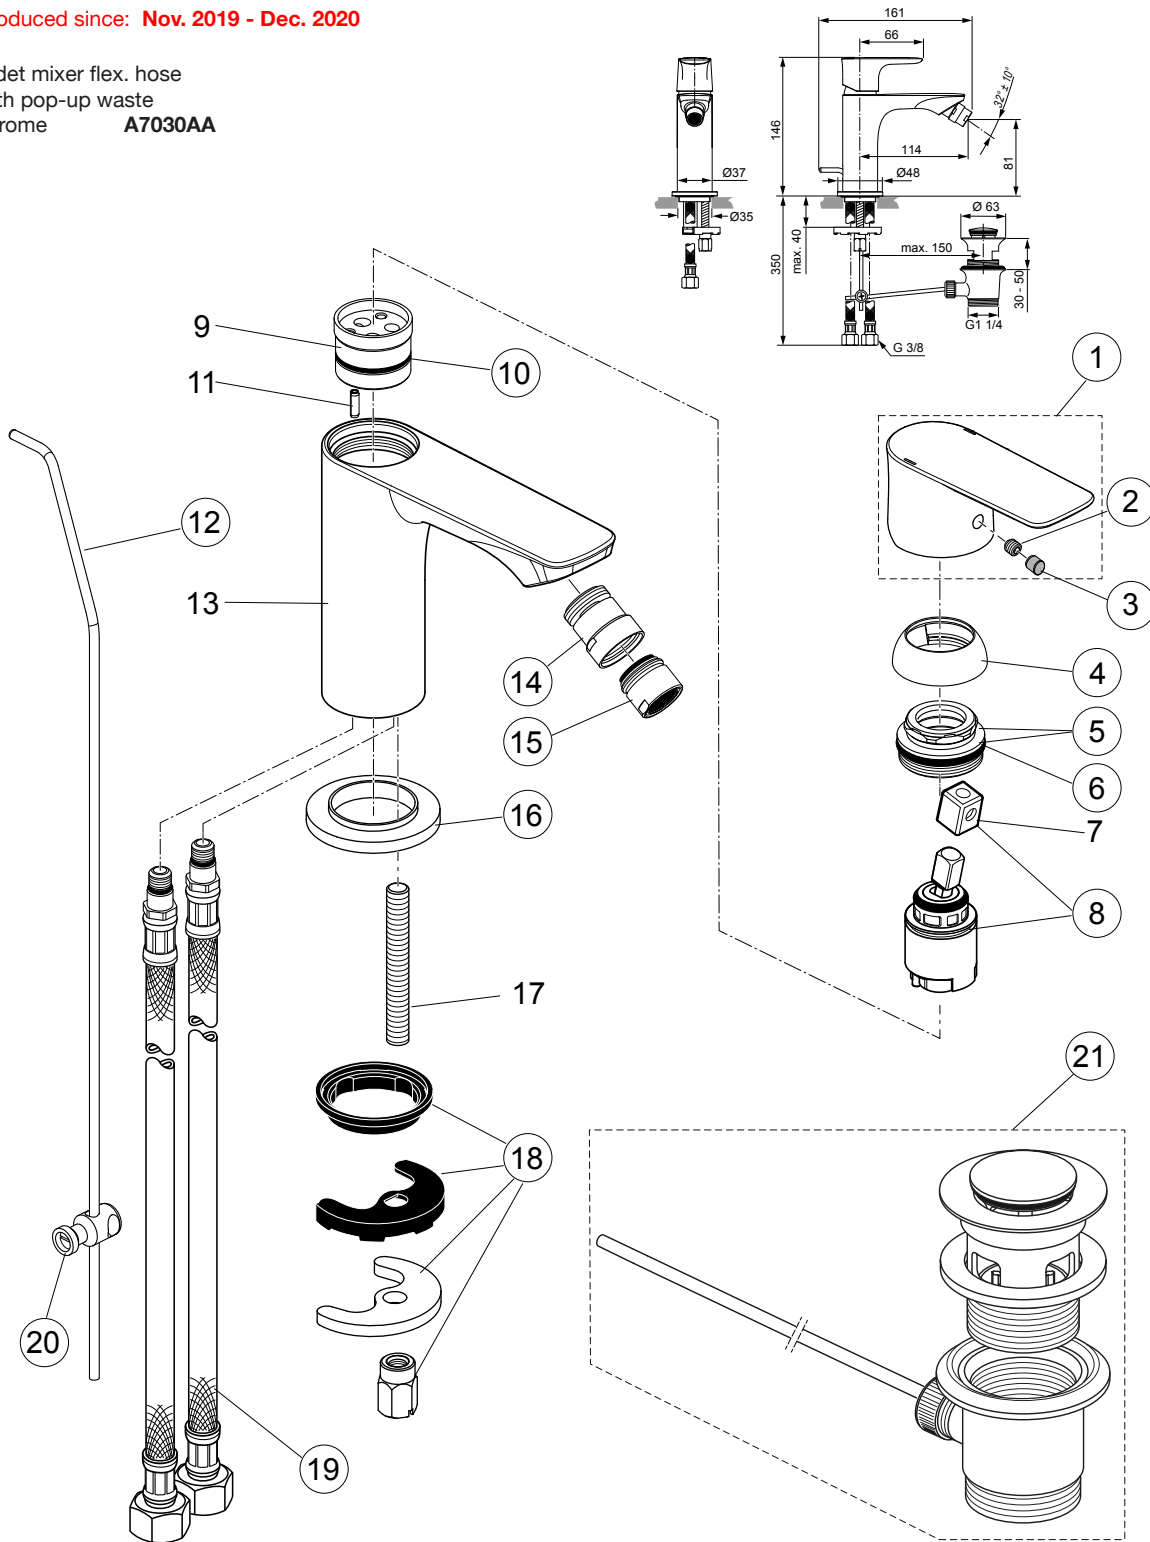

Connect Air

A7030..

Ideal Standard

Produced since: **Nov. 2019 - Dec. 2020**

Bidet mixer flex. hose
with pop-up waste
chrome **A7030AA**

Replace XX with the appropriate finish code

Chrome = AA Silver Storm = GN Gold = A2 Magnetic Grey = A5

Example spare part order:

A 861 402 AA in Chrome

Pos.	Description	Part-Number	Qty.	Pos.	Description	Part-Number	Qty.
1	Lever cpl. + pos.7	A 861 402 XX	1 Set	12	Lift rod cpl. + Pos. 20	B 960 900 XX	1 Set
2	Thread pin M5x5 DIN916	A 962 041 NU*	1 Set	13	Body		
3	Handle plug	A 861 223 NU*	1 Set	14	Ball joint M18x1 / M16,5x1	A 960 019 XX	1 pcs
4	Cover cap	A 861 224 XX	1 pcs	15	Aerator M18x1 - 5ltr/min	A 963 369 XX	1 pcs
5	Thread ring M30x1 + pos.6	A 861 225 NU	1 Set	16	Escutcheon	A 861 227 XX	1 pcs
6	O - Ring Ø 28 x 2	A 963 299 NU	1 pcs	17	Bolt M8x63		
7	Lever adapter			18	Fixation kit	A 964 520 NU*	1 Set
8	Cartridge Kerox Ø25 + Pos.7	A 861 226 NU	1 Set	19	Flex. hose M8x1-G3/8-425	A 962 370 NU	1 pcs
9	Manifold			20	Bracket	A 961 172 NU	1 pcs
10	O - Ring Ø 23,52 x 1,78	A 961 855 NU	1 pcs	21	Pop-up waste complete	A 961 230 XX	1 Set
11	Clamping pin						

*Universal set (not all parts needed)