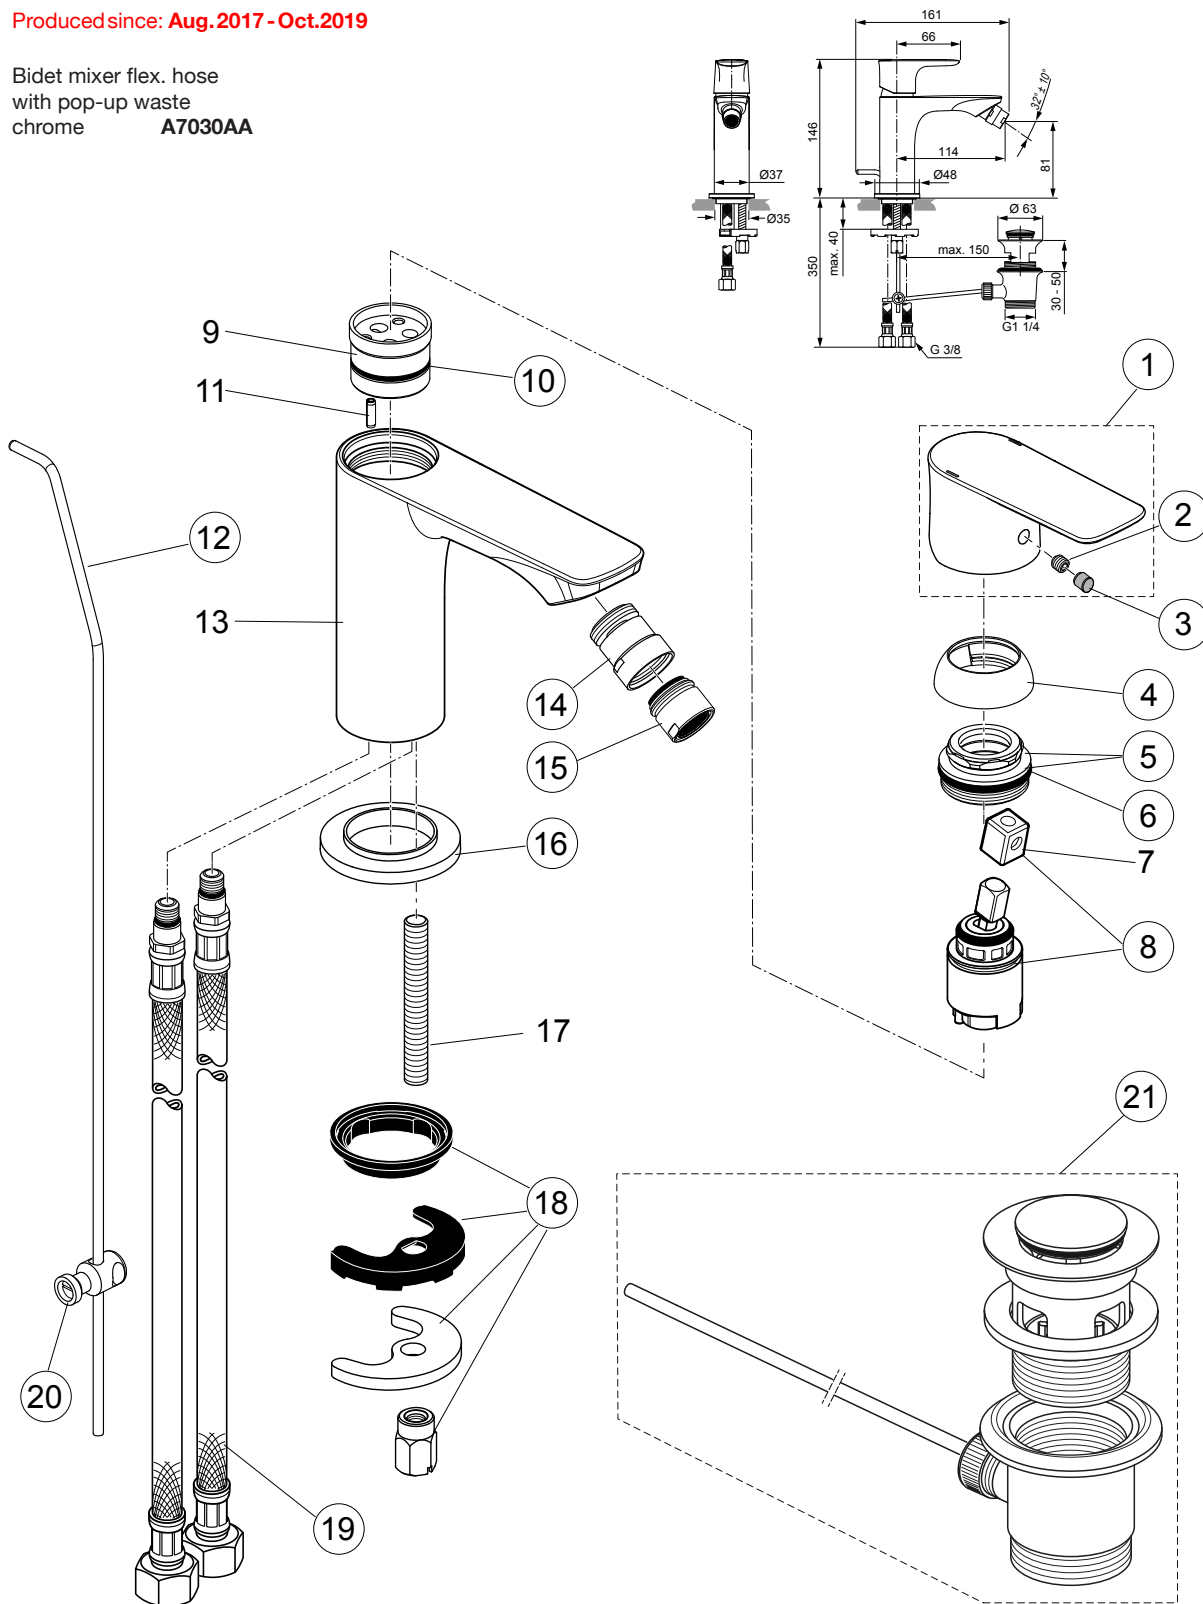

Chrome = AA Silver Storm = GN Gold = A2 Magnetic Grey = A5

Example spare part order:

A 861 402 AA in Chrome

Pos.	Description	Part-Number	Qty.	Pos.	Description	Part-Number	Qty.
1	Lever cpl. + pos.7	A 861 402 XX	1 Set	12	Lift rod cpl. + Pos. 20	B 960 900 XX	1 Set
2	Thread pin M5x5 DIN916	A 962 041 NU*	1 Set	13	Body		
3	Handle plug	A 861 223 NU*	1 Set	14	Ball joint M18x1 / M16,5x1	A 960 019 XX	1 pcs
4	Cover cap	A 861 224 XX	1 pcs	15	Aerator M18x1 - 5ltr/min	A 963 369 XX	1 pcs
5	Thread ring M30x1 + pos.6	A 861 225 NU	1 Set	16	Escutcheon	A 861 227 XX	1 pcs
6	O - Ring Ø 28 x 2	A 963 299 NU	1 pcs	17	Bolt M8x63		
7	Lever adapter			18	Fixation kit	A 964 520 NU*	1 Set
8	Cartridge Kerox Ø25 + Pos.7	A 861 226 NU	1 Set	19	Flex. hose M8x1-G3/8-425	A 962 370 NU	1 pcs
9	Manifold			20	Bracket	A 961 172 NU	1 pcs
10	O - Ring Ø 23,52 x 1,78	A 961 855 NU	1 pcs	21	Pop-up waste complete	A 961 230 XX	1 Set
11	Clamping pin						

*Universal set (not all parts needed)

Produced since: **Aug.2017 - Oct.2019**

Bidet mixer flex. hose
with pop-up waste
chrome **A7030AA**

Pos.	Description	Part-Number	Qty.	Pos.	Description	Part-Number	Qty.
1	Lever cpl. w. Logo ISI + pos.7	A 861 222 AA	1 Set	12	Lift rod cpl. + Pos. 20	A 861 210 AA	1 Set
2	Thread pin M5x5 DIN916	A 962 041 NU*	1 Set	13	Body		
3	Handle plug	A 861 223 NU*	1 Set	14	Ball joint M18x1 / M16,5x1	A 960 019 AA	1 pcs
4	Cover cap	A 861 224 AA	1 pcs	15	Aerator M18x1 - 5ltr/min	A 963 369 AA	1 pcs
5	Thread ring M30x1 + pos.6	A 861 225 NU	1 Set	16	Escutcheon	A 861227 AA	1 pcs
6	O - Ring Ø 28 x 2	A 963 299 NU	1 pcs	17	Bolt M8x63		
7	Lever adapter			18	Fixation kit	A 964 520 NU*	1 Set
8	Cartridge Kerox Ø25 + Pos.7	A 861 226 NU	1 Set	19	Flex. hose M8x1-G3/8-425	A 962 370 NU	1 pcs
9	Manifold			20	Bracket	A 961 172 NU	1 pcs
10	O - Ring Ø 23,52 x 1,78	A 961 855 NU	1 pcs	21	Pop-up waste complete	B 960 853 AA	1 Set
11	Clamping pin						