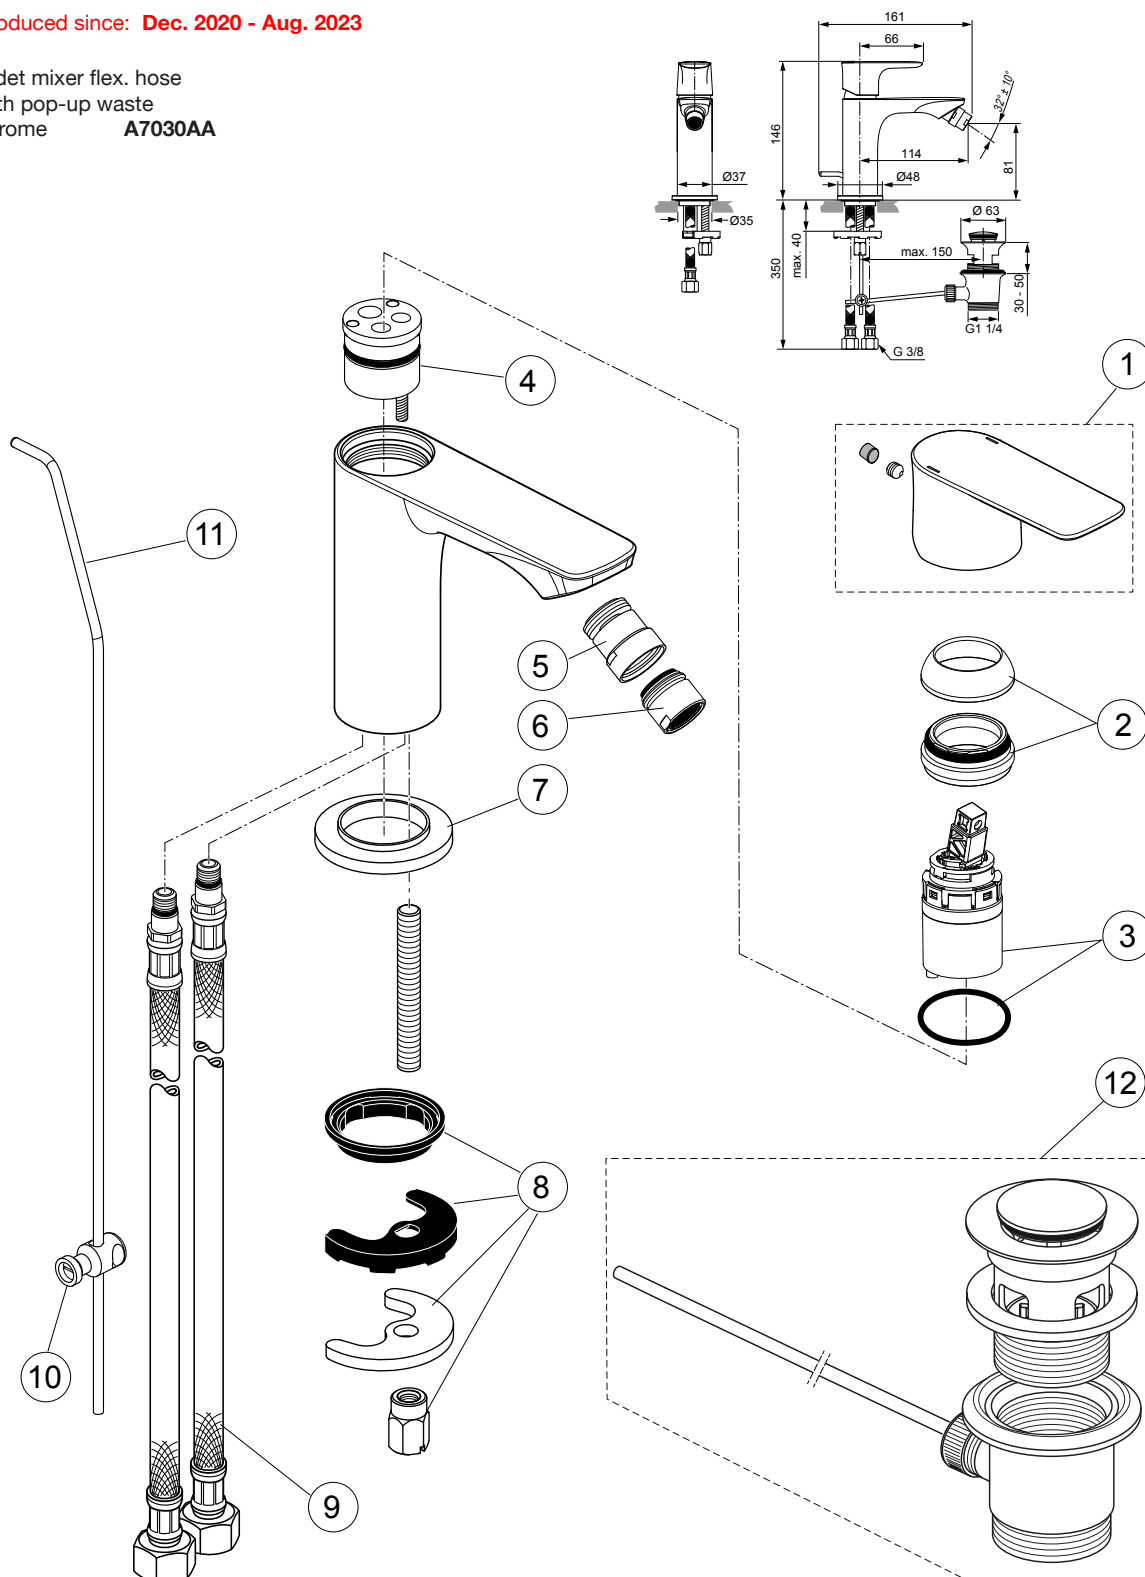

Connect Air

A7030..

Ideal Standard

Produced since: **Dec. 2020 - Aug. 2023**

Bidet mixer flex. hose
with pop-up waste
chrome **A7030AA**

Replace XX with the appropriate finish code

Chrome = AA Silver Storm = GN Gold = A2 Magnetic Grey = A5

Example spare part order:

A 861 402 AA in Chrome

Pos.	Description	Part-Number	Qty.	Pos.	Description	Part-Number	Qty.
1	Lever cpl.	A 861 521 XX	1 Set/2	10	Bracket	A 961 172 NU	1 pcs
2	Cover cap & screw	A 861 417 XX	1 pcs	11	Lift rod cpl. + Pos. 9	B 960 900 XX	1 Set
3	Cartridge Kerox Ø28	A 861 397 NU	1 Set	12	Pop-up waste complete	A 961 230 XX	1 Set
4	O - Ring Ø 23,52 x 1,78	A 961 855 NU	1 pcs				
5	Ball joint M18x1 / M16,5x1	A 960 019 XX	1 pcs				
6	Aerator M18x1 - 5ltr/min	A 963 369 XX	1 pcs				
7	Escutcheon	A 861 227 XX	1 pcs				
8	Fixation kit	A 964 520 NU*	1 Set				
9	Flex. hose M8x1-G3/8-425	A 962 370 NU	1 pcs				

*Universal set (not all parts needed)

Connect Air