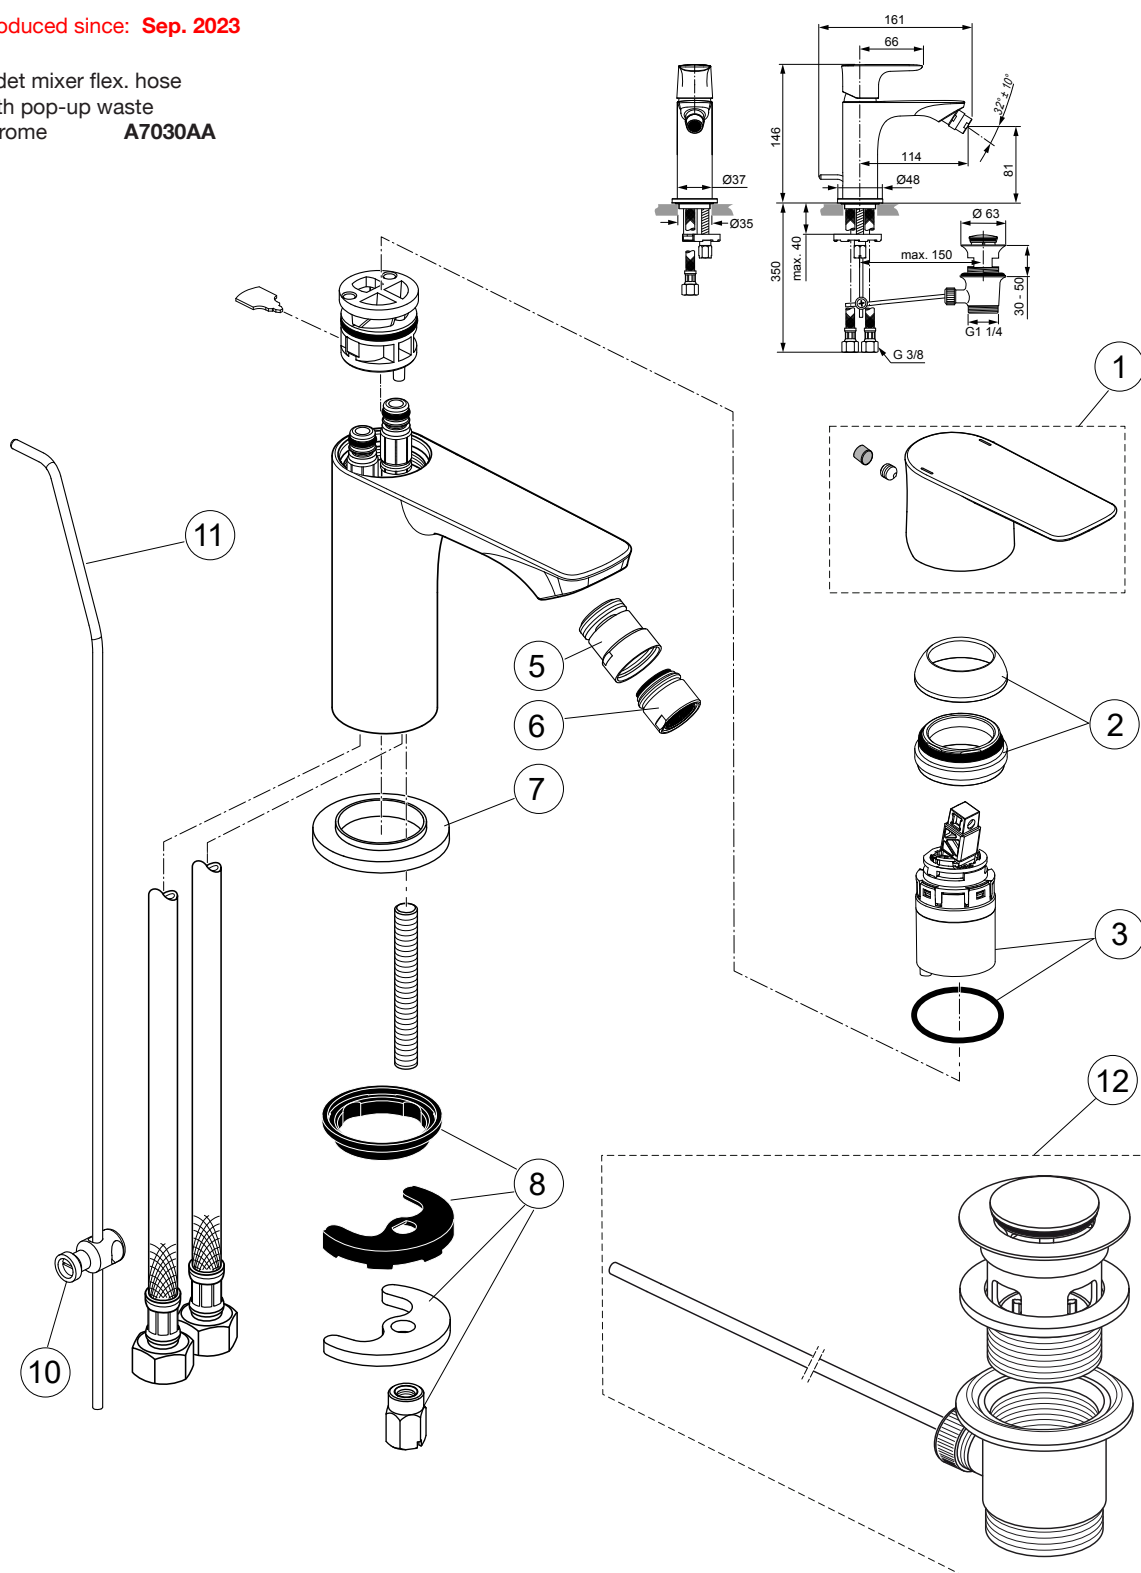

Connect Air

A7030..

Ideal Standard

Produced since: **Sep. 2023**

Bidet mixer flex. hose
with pop-up waste
chrome **A7030AA**

Replace XX with the appropriate finish code

Chrome = AA Silver Storm = GN Gold = A2 Magnetic Grey = A5

Example spare part order:

A 861 402 AA in Chrome

Pos.	Description	Part-Number	Qty.	Pos.	Description	Part-Number	Qty.
1	Lever cpl.	A 861 521 XX	1 Set/2	12	Pop-up waste complete	A 961 230 XX	1 Set
2	Cover cap & screw	A 861 417 XX	1 pcs		<i>*Universal set (not all parts needed)</i>		
3	Cartridge Kerox Ø28	A 861 397 NU	1 Set				
5	Ball joint M18x1 / M16,5x1	A 960 019 XX	1 pcs				
6	Aerator M18x1 - 5ltr/min	A 963 369 XX	1 pcs				
7	Escutcheon	A 861 227 XX	1 pcs				
8	Fixation kit	A 964 520 NU*	1 Set				
10	Bracket	A 961 172 NU	1 pcs				
11	Lift rod cpl. + Pos. 9	B 960 900 XX	1 Set				

Connect Air