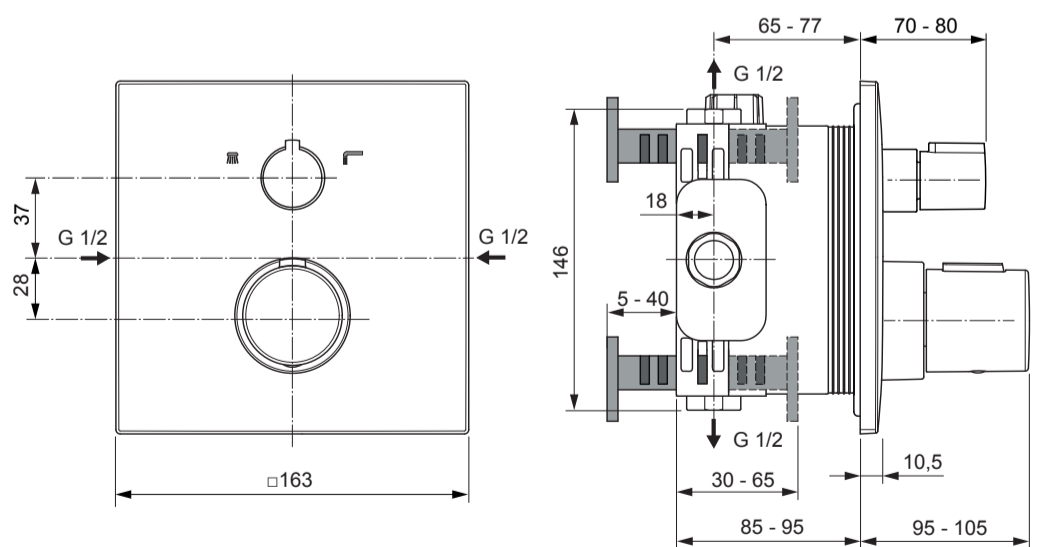

Ideal Standard International NV
Corporate Village - Gent Building
Da Vincilaan 2
1935 Zaventem
Belgium

www.idealstandardinternational.com