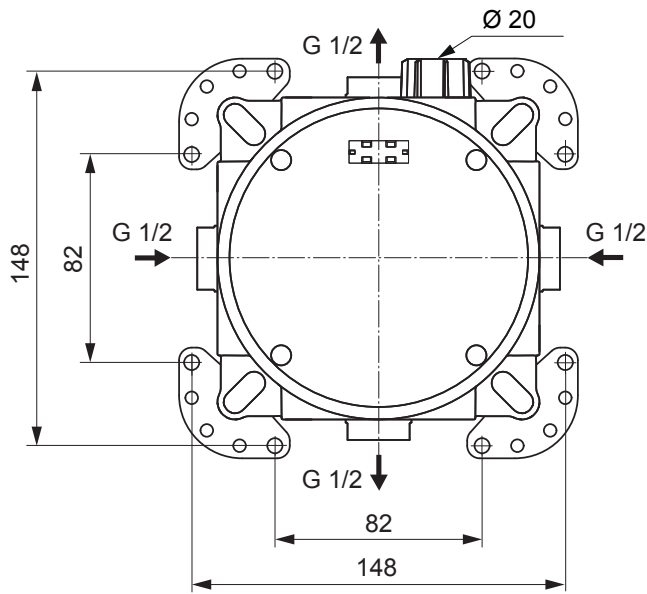

Produced from: Oct. 2020

Pre-installation kit 1 **A1000NU**

Pos.	Description	Part-Number	Qty.	Pos.	Description	Part-Number	Qty.
1	Install. depth adjust.	A 963 131 NU	1 Set				
2	Side sealing	A 963 132 NU	1 Set				
3	Flushing device cpl.	A 963 146 NU	1 Set				

Produced from: July 2009 - October 2020

Pre-installation kit 1 **A1000NU**

Pos.	Description	Part-Number	Qty.	Pos.	Description	Part-Number	Qty.
1	Install. depth adjust. + pos.3	A 963 131 NU	1 Set	8	O-ring Ø 17 x 2,5	A 963 143 NU	1 Set
2	Depth adjustment device			9	Flushing device cpl.	A 963 146 NU	1 Set
3	Adjustment lock (contained in pos. 1)			10	Plug with o-ring Ø 12x1,5	A 963 147 NU	1 pcs
4	Side sealing	A 963 132 NU	1 Set	11	Cover for built-in box		
5	Built-in box			12	Sealing fleece	A 861 328 NU	1 pcs
6	Multi-way body			13	Side sealing f. cable (including in Pos.4) *		
7	Plug G1/2				(*since 2014)		