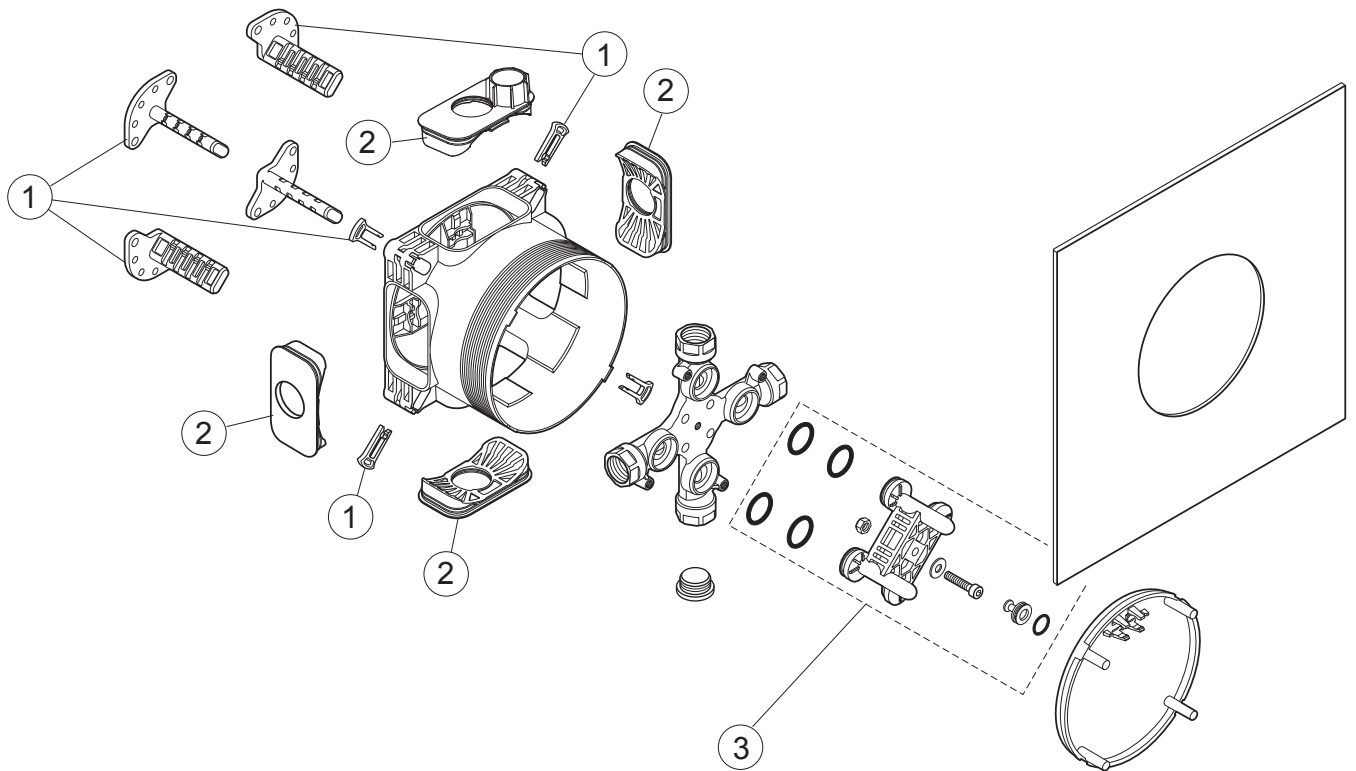

Produced from: Oct. 2020

Pre-installation kit 1 **A1000NU**

Pos.	Description	Part-Number	Qty.	Pos.	Description	Part-Number	Qty.
1	Install. depth adjust.	A 963 131 NU	1 Set				
2	Side sealing	A 963 132 NU	1 Set				
3	Flushing device cpl.	A 963 146 NU	1 Set				

Produced from: July 2009 - October 2020

Pre-installation kit 1 **A1000NU**

Pos.	Description	Part-Number	Qty.	Pos.	Description	Part-Number	Qty.
1	Install. depth adjust. + pos.3	A 963 131 NU	1 Set	8	O-ring Ø 17 x 2,5	A 963 143 NU	1 Set
2	Depth adjustment device			9	Flushing device cpl.	A 963 146 NU	1 Set
3	Adjustment lock (contained in pos. 1)			10	Plug with o-ring Ø 12x1,5	A 963 147 NU	1 pcs
4	Side sealing	A 963 132 NU	1 Set	11	Cover for built-in box		
5	Built-in box			12	Sealing fleece	A 861 328 NU	1 pcs
6	Multi-way body			13	Side sealing f. cable (including in Pos.4) *		
7	Plug G1/2				(*since 2014)		