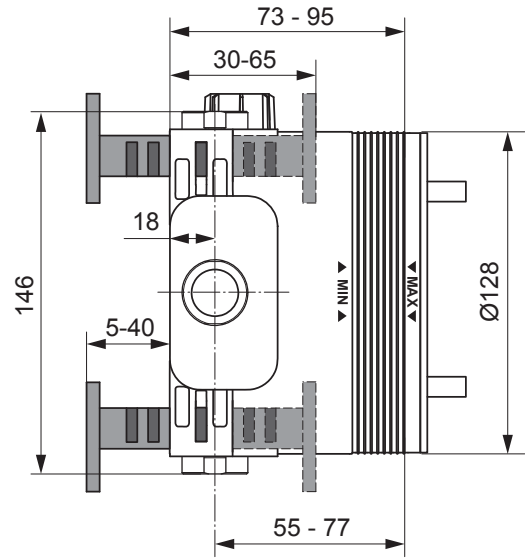

Produced from: Oct. 2020

Pre-installation kit 1 **A1000NU**

Pos.	Description	Part-Number	Qty.	Pos.	Description	Part-Number	Qty.
1	Install. depth adjust.	A 963 131 NU	1 Set				
2	Side sealing	A 963 132 NU	1 Set				
3	Flushing device cpl.	A 963 146 NU	1 Set				

Produced from: July 2009 - October 2020

Pre-installation kit 1 **A1000NU**

Pos.	Description	Part-Number	Qty.	Pos.	Description	Part-Number	Qty.
1	Install. depth adjust. + pos.3	A 963 131 NU	1 Set	8	O-ring Ø 17 x 2,5	A 963 143 NU	1 Set
2	Depth adjustment device			9	Flushing device cpl.	A 963 146 NU	1 Set
3	Adjustment lock (contained in pos. 1)			10	Plug with o-ring Ø 12x1,5	A 963 147 NU	1 pcs
4	Side sealing	A 963 132 NU	1 Set	11	Cover for built-in box		
5	Built-in box			12	Sealing fleece	A 861 328 NU	1 pcs
6	Multi-way body			13	Side sealing f. cable (including in Pos.4) *		
7	Plug G1/2				(*since 2014)		