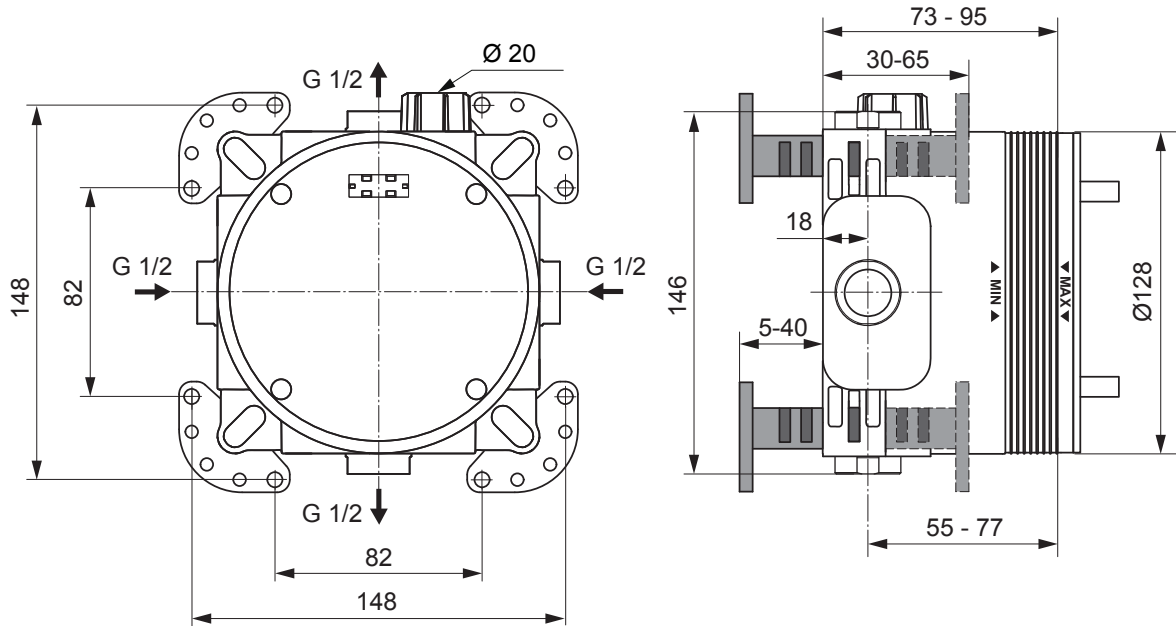

Produced from: Oct. 2020

Pre-installation kit 1 **A1000NU**

Pos.	Description	Part-Number	Qty.	Pos.	Description	Part-Number	Qty.
1	Install. depth adjust.	A 963 131 NU	1 Set				
2	Side sealing	A 963 132 NU	1 Set				
3	Flushing device cpl.	A 963 146 NU	1 Set				

Produced from: July 2009 - October 2020

Pre-installation kit 1 **A1000NU**

Pos.	Description	Part-Number	Qty.	Pos.	Description	Part-Number	Qty.
1	Install. depth adjust. + pos.3	A 963 131 NU	1 Set	8	O-ring Ø 17 x 2,5	A 963 143 NU	1 Set
2	Depth adjustment device			9	Flushing device cpl.	A 963 146 NU	1 Set
3	Adjustment lock (contained in pos. 1)			10	Plug with o-ring Ø 12x1,5	A 963 147 NU	1 pcs
4	Side sealing	A 963 132 NU	1 Set	11	Cover for built-in box		
5	Built-in box			12	Sealing fleece	A 861 328 NU	1 pcs
6	Multi-way body			13	Side sealing f. cable (including in Pos.4) *		
7	Plug G1/2				(*since 2014)		