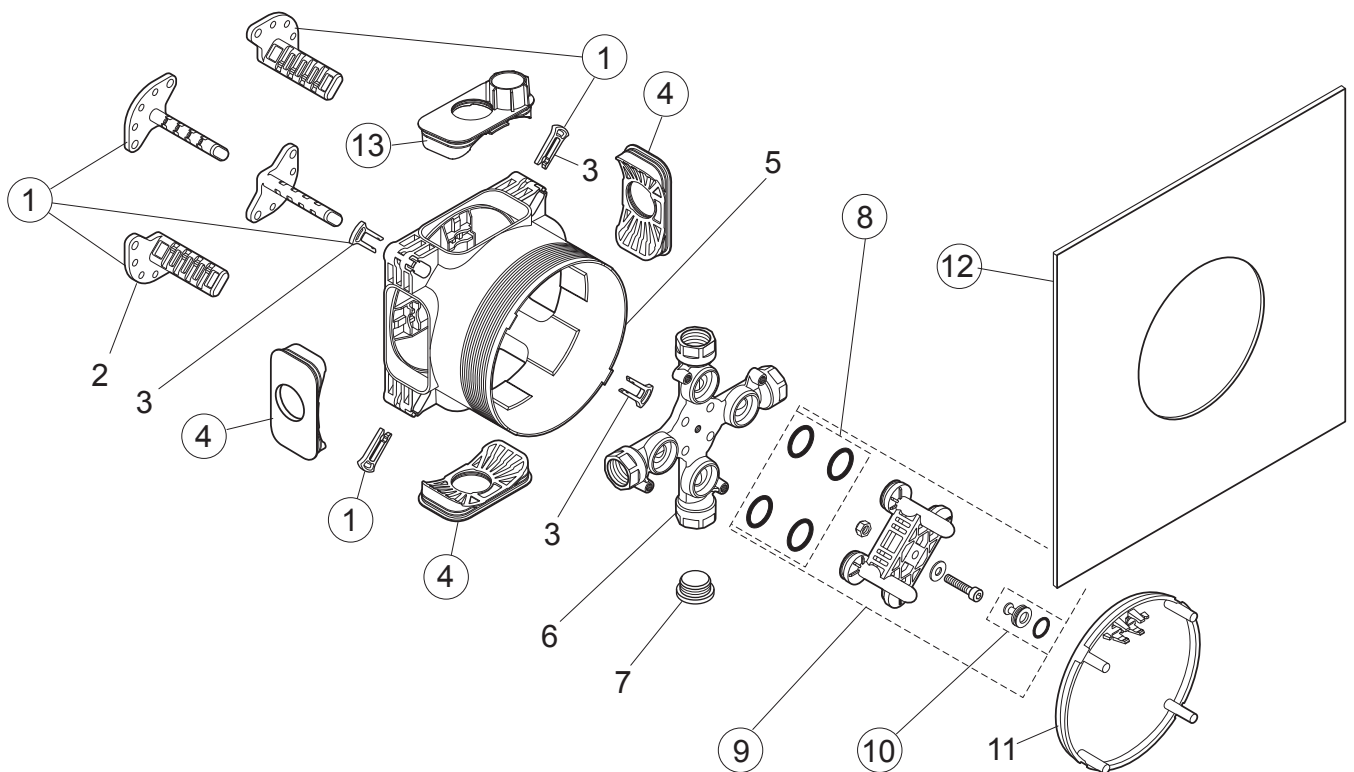

Produced from: Oct. 2020

Pre-installation kit 1 **A1000NU**

Pos.	Description	Part-Number	Qty.	Pos.	Description	Part-Number	Qty.
1	Install. depth adjust.	A 963 131 NU	1 Set				
2	Side sealing	A 963 132 NU	1 Set				
3	Flushing device cpl.	A 963 146 NU	1 Set				

Produced from: July 2009 - October 2020

Pre-installation kit 1 **A1000NU**

Pos.	Description	Part-Number	Qty.	Pos.	Description	Part-Number	Qty.
1	Install. depth adjust. + pos.3	A 963 131 NU	1 Set	8	O-ring Ø 17 x 2,5	A 963 143 NU	1 Set
2	Depth adjustment device			9	Flushing device cpl.	A 963 146 NU	1 Set
3	Adjustment lock (contained in pos. 1)			10	Plug with o-ring Ø 12x1,5	A 963 147 NU	1 pcs
4	Side sealing	A 963 132 NU	1 Set	11	Cover for built-in box		
5	Built-in box			12	Sealing fleece	A 861 328 NU	1 pcs
6	Multi-way body			13	Side sealing f. cable (including in Pos.4) *		
7	Plug G1/2				(*since 2014)		