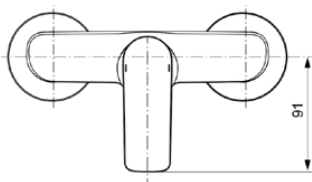

CONNECT AIR

A7032GN

CONNECT AIR | Brausearmatur AP 207x145x126 mm in silver storm, 24 l/min (3 bar) | Click-Technologie, FirmaFlow, PVD Technologie

Bild & Zeichnung

Allgemeine Informationen

Produktkategorie:	Brausearmaturen
Produktart:	Brausearmatur AP
Marke:	Ideal Standard
Kollektion:	CONNECT AIR
Designer:	Ideal Standard
Farbe:	GN - Silver Storm
Oberflächenveredelung:	satın
Höhe (mm):	126
Breite (mm):	207
Ausladung (mm):	145 - 145
Befestigungsart:	S-Anschluss
Nettogewicht (kg):	1.57
EAN Code:	4015413346900

Features

Click-Technologie

FirmaFlow

PVD Technologie

Downloads

- [Declaration of Conformity](#)
- [Installation Guide](#)
- [Spare Parts List](#)

Produktstandards & Zertifikate

Name des ACS-Zertifikates: 21 ACC LY 067_222

Produktspezifikationen

Anzahl der Rosette(n):	2
Anzahl der Griffe:	1
Farbcode:	GN
Farbbeschreibung:	silver storm
Cool Body Technologie:	Nein
Absperrbare S-Anschlüsse:	Nein
DVGW-Eigensicher:	Ja
FirmaFlow Kartusche:	Ja
Einstellbar Spülzeit:	Nein
Griffposition:	Vorderseite
Material:	Metall
Material des Griffs:	Metall
Materialspezifikation:	Messing
Maximaler Durchfluss bei 3 bar (l/min):	24