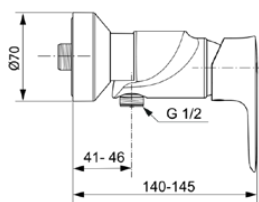

CONNECT AIR

A7032GN

CONNECT AIR | Brausearmatur AP 207x145x126 mm in silver storm, 24 l/min (3 bar) | Click-Technologie, FirmaFlow, PVD Technologie

Bild & Zeichnung

Allgemeine Informationen

Produktkategorie:	Brausearmaturen
Produktart:	Brausearmatur AP
Marke:	Ideal Standard
Kollektion:	CONNECT AIR
Designer:	Ideal Standard
Farbe:	GN - Silver Storm
Oberflächenveredelung:	satın
Höhe (mm):	126
Breite (mm):	207
Ausladung (mm):	145 - 145
Befestigungsart:	S-Anschluss
Nettogewicht (kg):	1.57
EAN Code:	4015413346900

Features

Click-Technologie

FirmaFlow

PVD Technologie

Downloads

- [Declaration of Conformity](#)
- [Installation Guide](#)
- [Spare Parts List](#)

Produktstandards & Zertifikate

Name des ACS-Zertifikates: 21 ACC LY 067_222

Produktspezifikationen

Anzahl der Rosette(n):	2
Anzahl der Griffe:	1
Farbcode:	GN
Farbbeschreibung:	silver storm
Cool Body Technologie:	Nein
Absperrbare S-Anschlüsse:	Nein
DVGW-Eigensicher:	Ja
FirmaFlow Kartusche:	Ja
Einstellbar Spülzeit:	Nein
Griffposition:	Vorderseite
Material:	Metall
Material des Griffs:	Metall
Materialspezifikation:	Messing
Maximaler Durchfluss bei 3 bar (l/min):	24