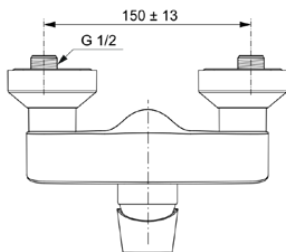

CONNECT AIR

A7032GN

CONNECT AIR | Brausearmatur AP 207x145x126 mm in silver storm, 24 l/min (3 bar) | Click-Technologie, FirmaFlow, PVD Technologie

Bild & Zeichnung

Allgemeine Informationen

Produktkategorie:	Brausearmaturen
Produktart:	Brausearmatur AP
Marke:	Ideal Standard
Kollektion:	CONNECT AIR
Designer:	Ideal Standard
Farbe:	GN - Silver Storm
Oberflächenveredelung:	satın
Höhe (mm):	126
Breite (mm):	207
Ausladung (mm):	145 - 145
Befestigungsart:	S-Anschluss
Nettogewicht (kg):	1.57
EAN Code:	4015413346900

Features

Click-Technologie

FirmaFlow

PVD Technologie

Downloads

- [Declaration of Conformity](#)
- [Installation Guide](#)
- [Spare Parts List](#)

Produktstandards & Zertifikate

Name des ACS-Zertifikates: 21 ACC LY 067_222

Produktspezifikationen

Anzahl der Rosette(n):	2
Anzahl der Griffe:	1
Farbcode:	GN
Farbbeschreibung:	silver storm
Cool Body Technologie:	Nein
Absperrbare S-Anschlüsse:	Nein
DVGW-Eigensicher:	Ja
FirmaFlow Kartusche:	Ja
Einstellbar Spülzeit:	Nein
Griffposition:	Vorderseite
Material:	Metall
Material des Griffs:	Metall
Materialspezifikation:	Messing
Maximaler Durchfluss bei 3 bar (l/min):	24