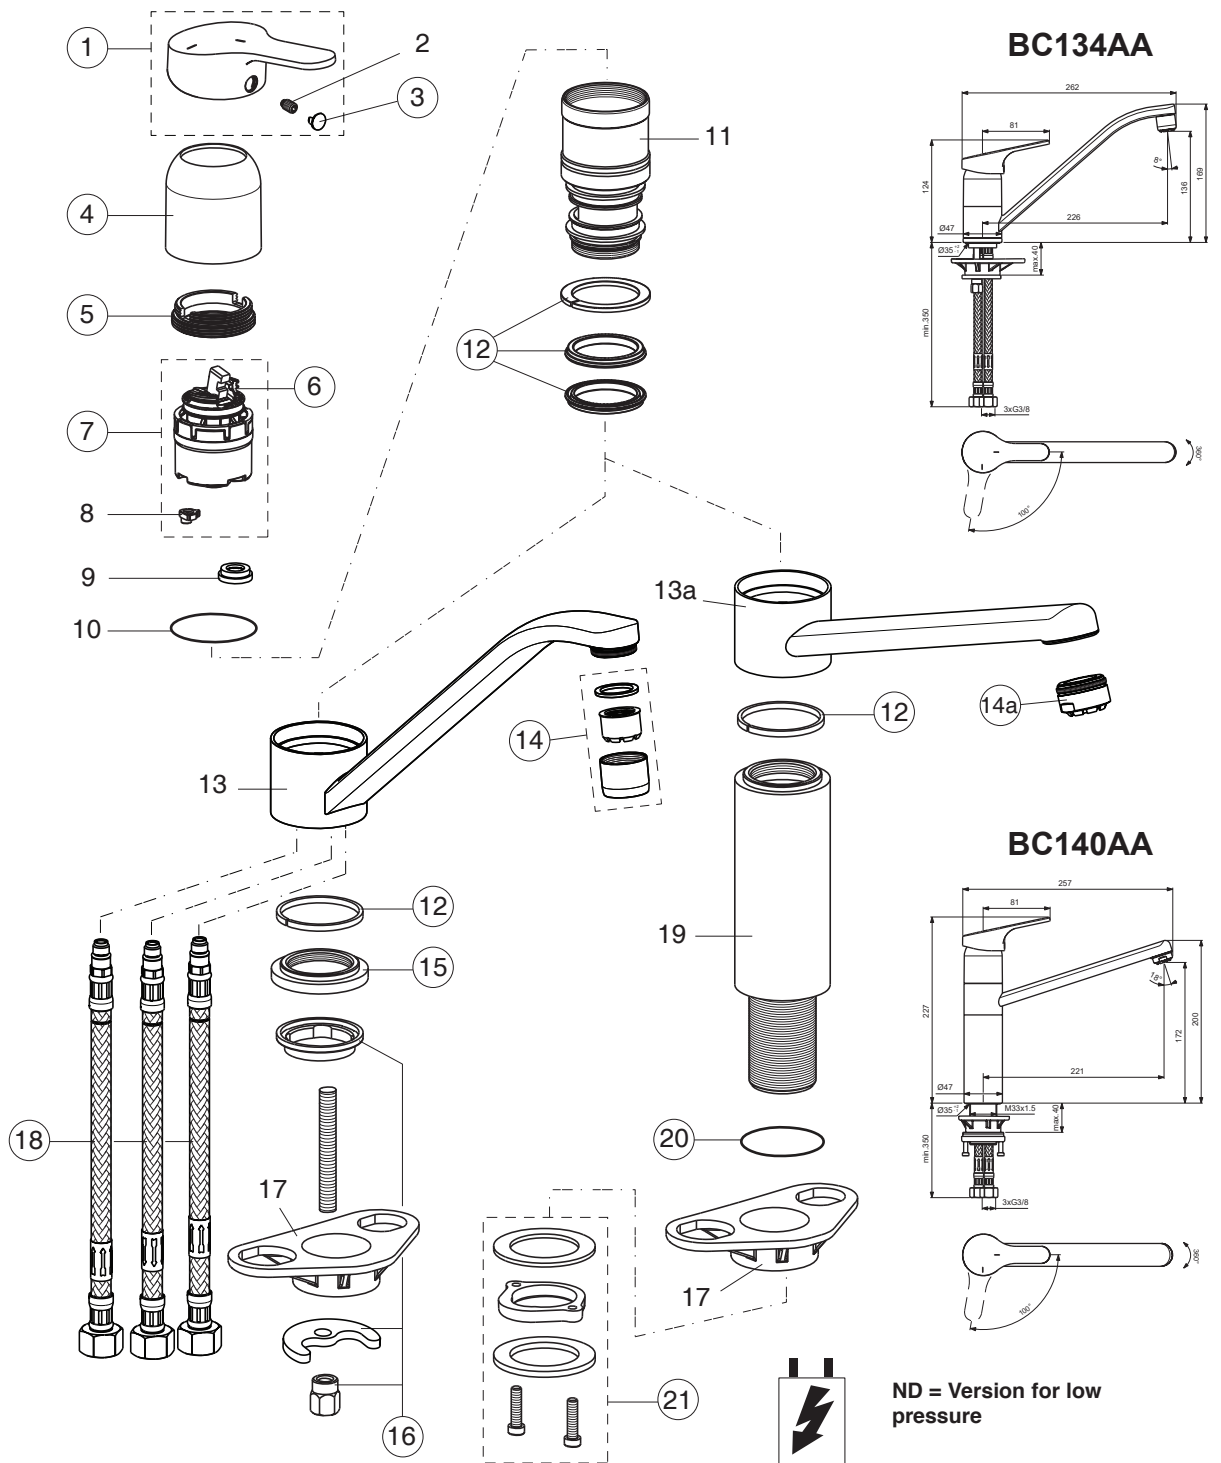

CERAFIT

Ideal Standard

Produced from: Oct.2021

Pos.	Signify	Spare parts-Nr.	Quantity	Pos.	Signify	Spare parts-Nr.	Quantity
1	Lever,w/logo-set	B961081AA	1 Pcs.	14	Flow liner M24x1,ND	A960935AA	1 Pcs.
2	Screw M5x8		1 Pcs.	14a	Flow straighter M22x1	A960997AA	1 Pcs.
3	Cap decorative	B960473AA	1 Pcs.	15	Rosette decorative	B961430AA	1 Pcs.
4	Rosette	B961431AA	1 Pcs.	16	Connecting set	A964520NU	1 Set
5	Screw M41x1.5/M38x1.5	B961374NU	1 Pcs.	17	U plate support bracket fixing kit		1 Pcs.
6	Hot limit stop	A861181NU	1 Pcs.	18	Flex pexhose G3/8	A962005NU	1 Pcs.
7	Cartridge Ø38mm	A861156NU*	1 Pcs.		M8x1/L500		
8	Pin		1 Pcs.	19	Distance bushing w/shank		1 Pcs.
9	Flow limiter,ND		1 Pcs.	20	O-Ring Ø37.77x2.62	A962574NU	1 Pcs.
10	O-Ring Ø39.1x1.3		1 Pcs.	21	Connecting group	B960255NU	1 Set
11	Manifold		1 Pcs.				
12	Sealing set	B960784NU	1 Pcs.				
13	Body kitchen-low		1 Pcs.				
13a	Body kitchen-high		1 Pcs.				

*Universal set (not all parts needed)