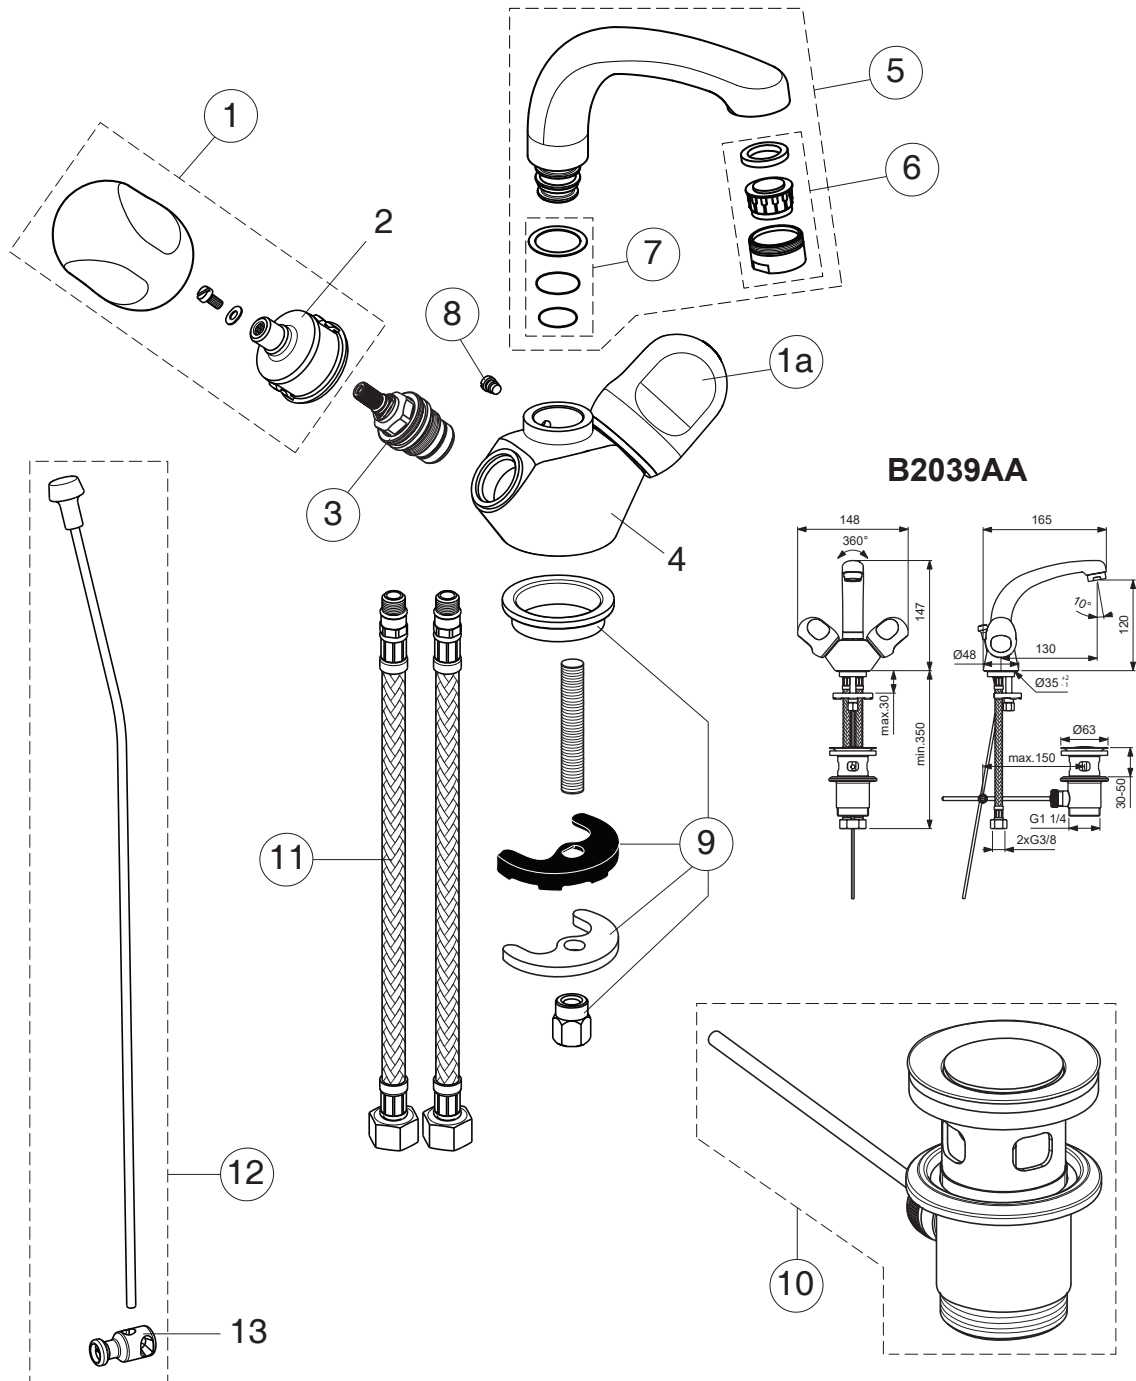

ALPHA NEW

Ideal Standard

Pos.	Signify	Spare parts-Nr.	Quantity	Pos.	Signify	Spare parts-Nr.	Quantity
1	Handle kompl.(Red)	B964621AA	1 Set	13	Pop-up waste shackle		1 Pcs.
1a	Handle kompl.(Blue)	B964622AA	1 Set				
2	Insert(Red)		1 Pcs.				
	Insert(Blue)		1 Pcs.				
3	Valve G1/2	B961469NU	1 Pcs.				
4	Body		1 Pcs.				
5	Cast spout-compl.	B964567AA	1 Set				
6	Casc.perlator M24x1-A	A960321AA	1 Pcs.				
7	Sealing set	B964670NU	1 Set				
8	Screw M5x5.5	A961183NU	1 Pcs.				
9	Fixation set	B960415NU	1 Set				
10	Pop-up waste-brass.	A962991AA	1 Pcs.				
11	Flex hose G3/8"-L.445	A963600NU	1 Pcs.				
12	Pull-up rod-compl.	A964527AA	1 Set				