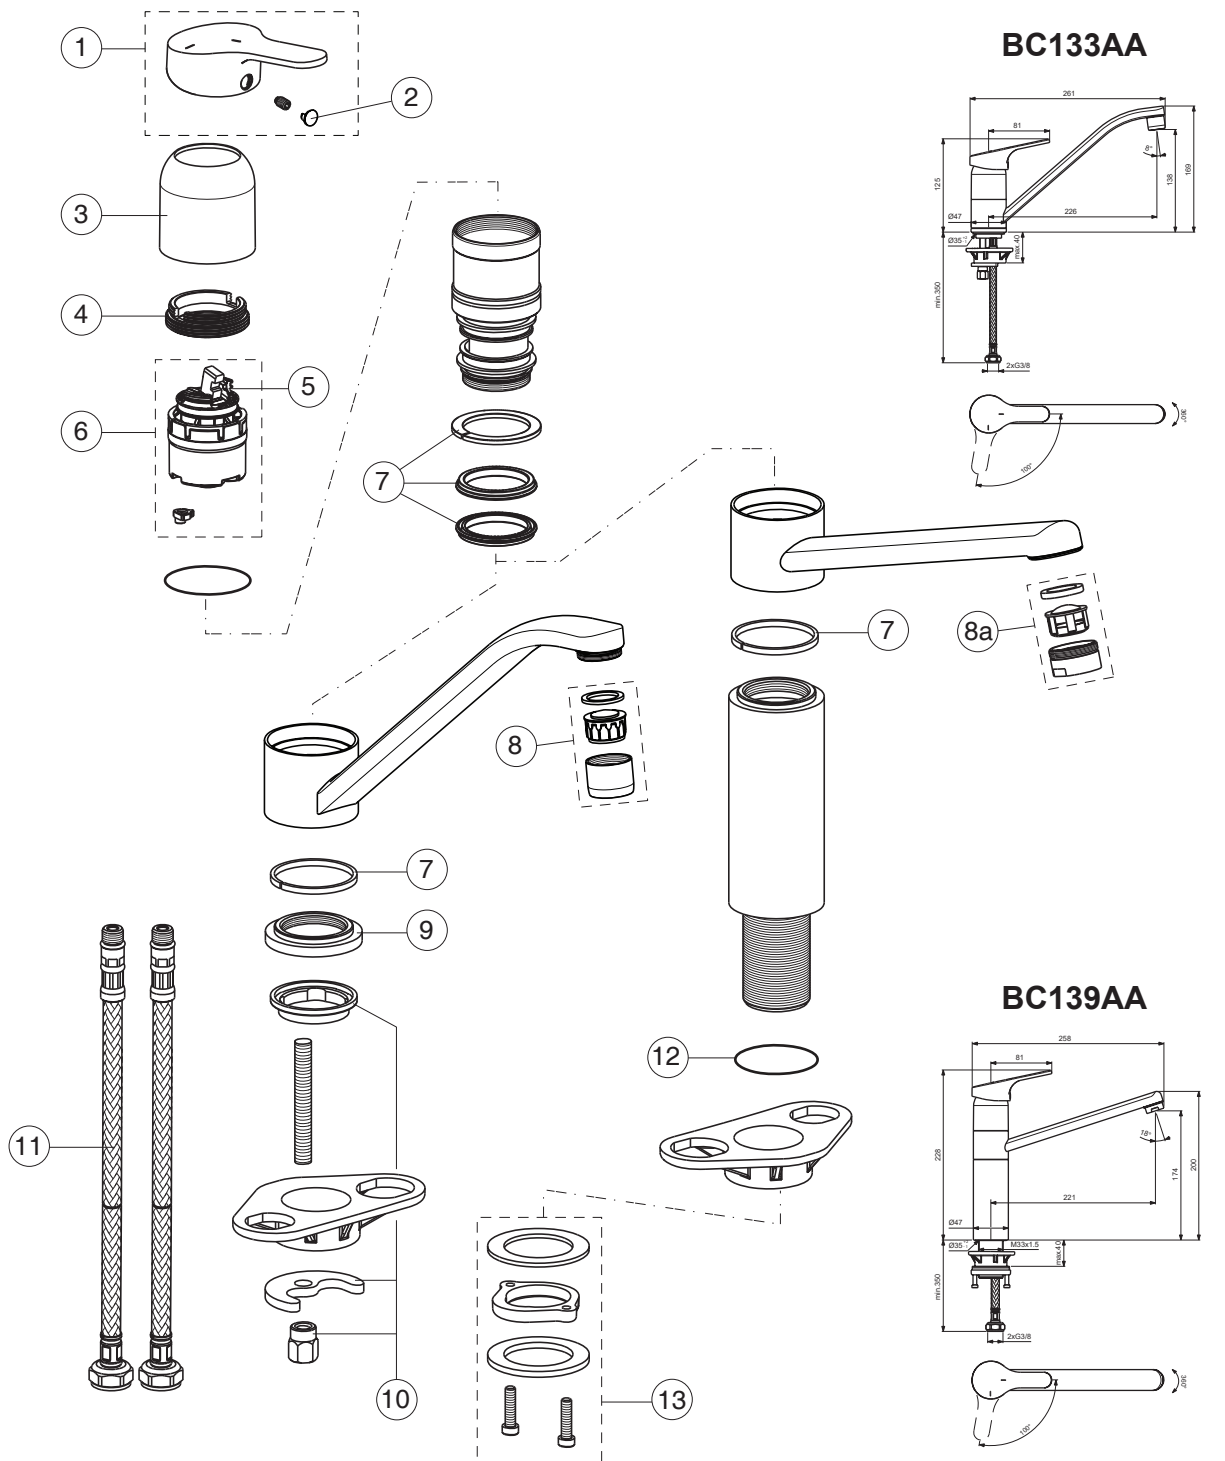

Ideal Standard

Produced from: Nov.2022

CERAFIT

Pos.	Signify	Spare parts-Nr.	Quantity	Pos.	Signify	Spare parts-Nr.	Quantity
1	Lever,w/logo-set	B961081AA	1 Set	13	Connecting group	B960255NU	1 Set
2	Cap decorative	B960473AA	1 Pcs.				
3	Rosette	B961431AA	1 Pcs.				
4	Screw M41x1.5/M38x1.5	B961374NU	1 Pcs.				
5	Hot limit stop	A861181NU	1 Pcs.				
6	Cartridge Ø38mm	A861156NU*	1 Set				
7	Sealing set	B960784NU	1 Set				
8	Perlator M22x1-A	B960828AA	1 Pcs.				
8a	Neop.casc.M24x1-A	A960321AA	1 Pcs.				
9	Rosette decorative	B961430AA	1 Pcs.				
10	Connecting set	A964520NU	1 Set				
11	Fl.pexhose G3/8,L445mm	B960535NU	1 Pcs. (for BC133AA)				
	Fl.pexhose G3/8,L550mm	B961614NU	1 Pcs.				
12	O-Ring Ø37.77x2.62	A962574NU	1 Pcs.				

*Universal set (not all parts needed)

CERAFIT

Ideal Standard

Produced from: Oct.2021

Pos.	Signify	Spare parts-Nr.	Quantity	Pos.	Signify	Spare parts-Nr.	Quantity
1	Lever,w/logo-set	B961081AA	1 Set	13	Connecting group	B960255NU	1 Set
2	Cap decorative	B960473AA	1 Pcs.				
3	Rosette	B961431AA	1 Pcs.				
4	Screw M4x1.5/M38x1.5	B961374NU	1 Pcs.				
5	Hot limit stop	A861181NU	1 Pcs.				
6	Cartridge Ø38mm	A861156NU*	1 Set				
7	Sealing set	B960784NU	1 Set				
8	Perlator M22x1-A	B960828AA	1 Pcs.				
8a	Neop.casc.M24x1-A	A960321AA	1 Pcs.				
9	Rosette decorative	B961430AA	1 Pcs.				
10	Connecting set	A964520NU	1 Set				
11	Fl.hose G3/8-L445mm	A963600NU	1 Pcs. (for BC133AA)				
	Fl.hose G3/8-L550mm	B961614NU	1 Pcs.				
12	O-Ring Ø37.77x2.62	A962574NU	1 Pcs.				

*Universal set (not all parts needed)