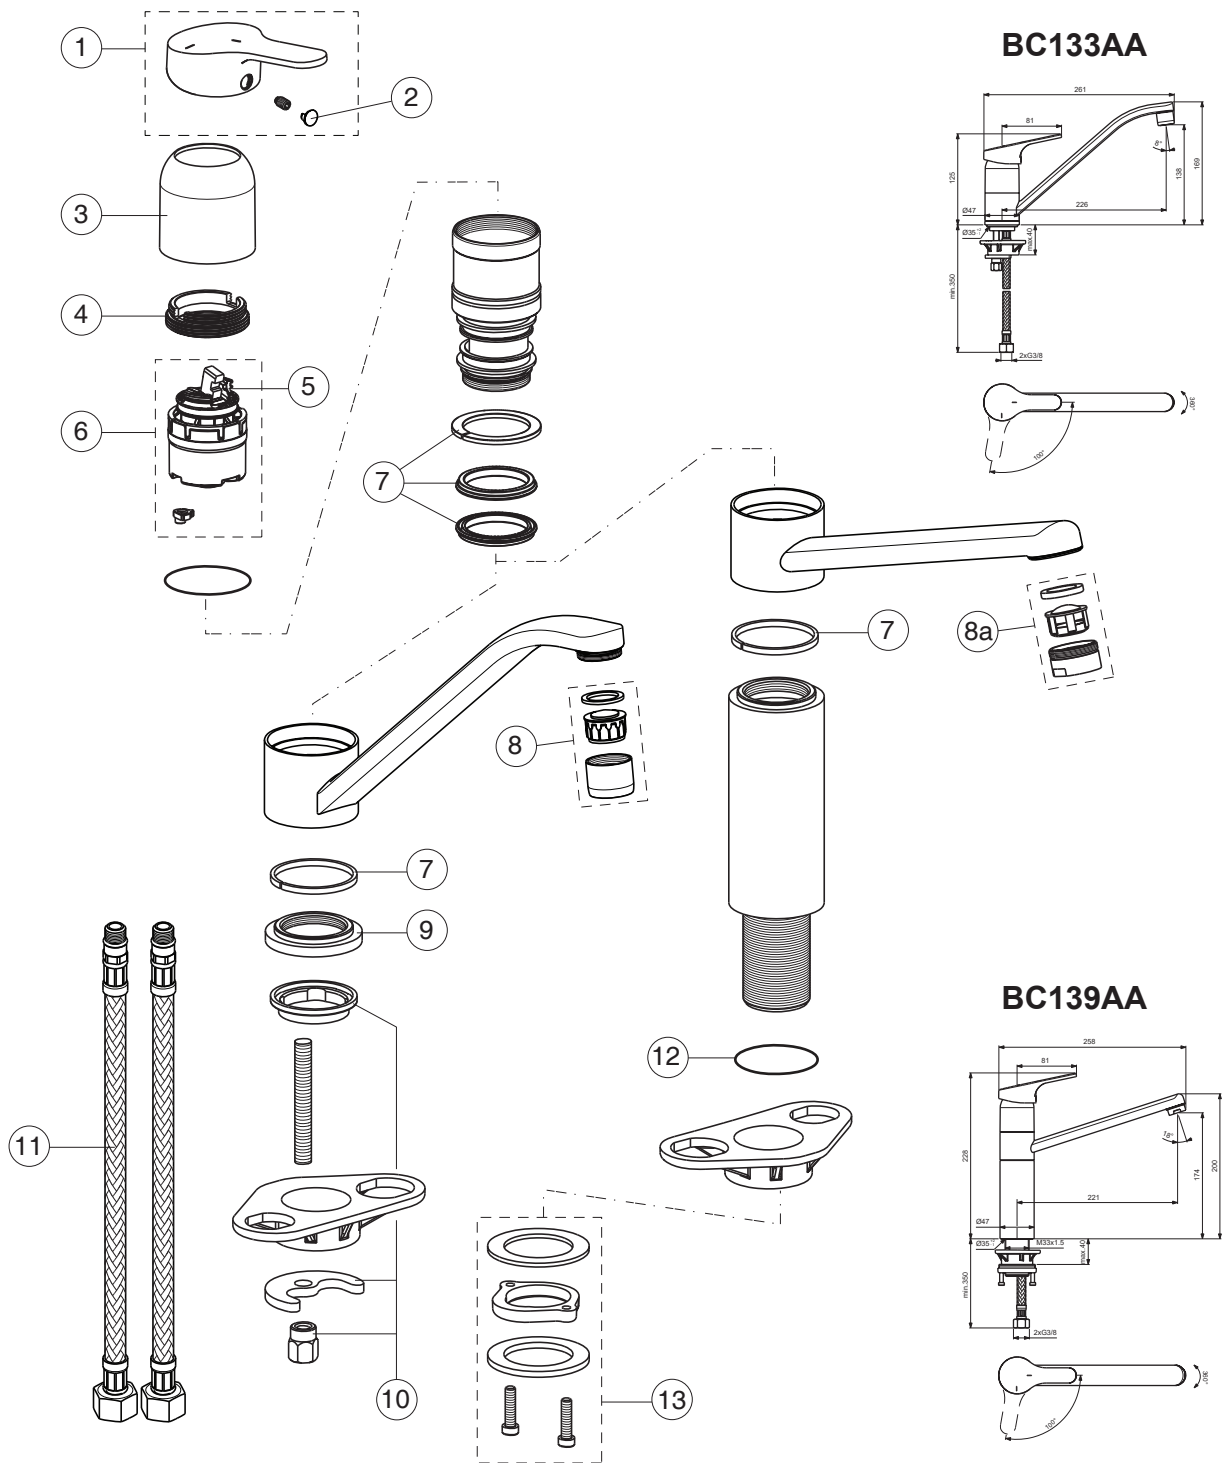

Ideal Standard

Produced from: Nov.2022

CERAFIT

Pos.	Signify	Spare parts-Nr.	Quantity	Pos.	Signify	Spare parts-Nr.	Quantity
1	Lever,w/logo-set	B961081AA	1 Set	13	Connecting group	B960255NU	1 Set
2	Cap decorative	B960473AA	1 Pcs.				
3	Rosette	B961431AA	1 Pcs.				
4	Screw M41x1.5/M38x1.5	B961374NU	1 Pcs.				
5	Hot limit stop	A861181NU	1 Pcs.				
6	Cartridge Ø38mm	A861156NU*	1 Set				
7	Sealing set	B960784NU	1 Set				
8	Perlator M22x1-A	B960828AA	1 Pcs.				
8a	Neop.casc.M24x1-A	A960321AA	1 Pcs.				
9	Rosette decorative	B961430AA	1 Pcs.				
10	Connecting set	A964520NU	1 Set				
11	Fl.pexhose G3/8,L445mm	B960535NU	1 Pcs. (for BC133AA)				
	Fl.pexhose G3/8,L550mm	B961614NU	1 Pcs.				
12	O-Ring Ø37.77x2.62	A962574NU	1 Pcs.				

*Universal set (not all parts needed)

CERAFIT

Ideal Standard

Produced from: Oct.2021

Pos.	Signify	Spare parts-Nr.	Quantity	Pos.	Signify	Spare parts-Nr.	Quantity
1	Lever,w/logo-set	B961081AA	1 Set	13	Connecting group	B960255NU	1 Set
2	Cap decorative	B960473AA	1 Pcs.				
3	Rosette	B961431AA	1 Pcs.				
4	Screw M4x1.5/M38x1.5	B961374NU	1 Pcs.				
5	Hot limit stop	A861181NU	1 Pcs.				
6	Cartridge Ø38mm	A861156NU*	1 Set				
7	Sealing set	B960784NU	1 Set				
8	Perlator M22x1-A	B960828AA	1 Pcs.				
8a	Neop.casc.M24x1-A	A960321AA	1 Pcs.				
9	Rosette decorative	B961430AA	1 Pcs.				
10	Connecting set	A964520NU	1 Set				
11	Fl.hose G3/8-L445mm	A963600NU	1 Pcs. (for BC133AA)				
	Fl.hose G3/8-L550mm	B961614NU	1 Pcs.				
12	O-Ring Ø37.77x2.62	A962574NU	1 Pcs.				

*Universal set (not all parts needed)