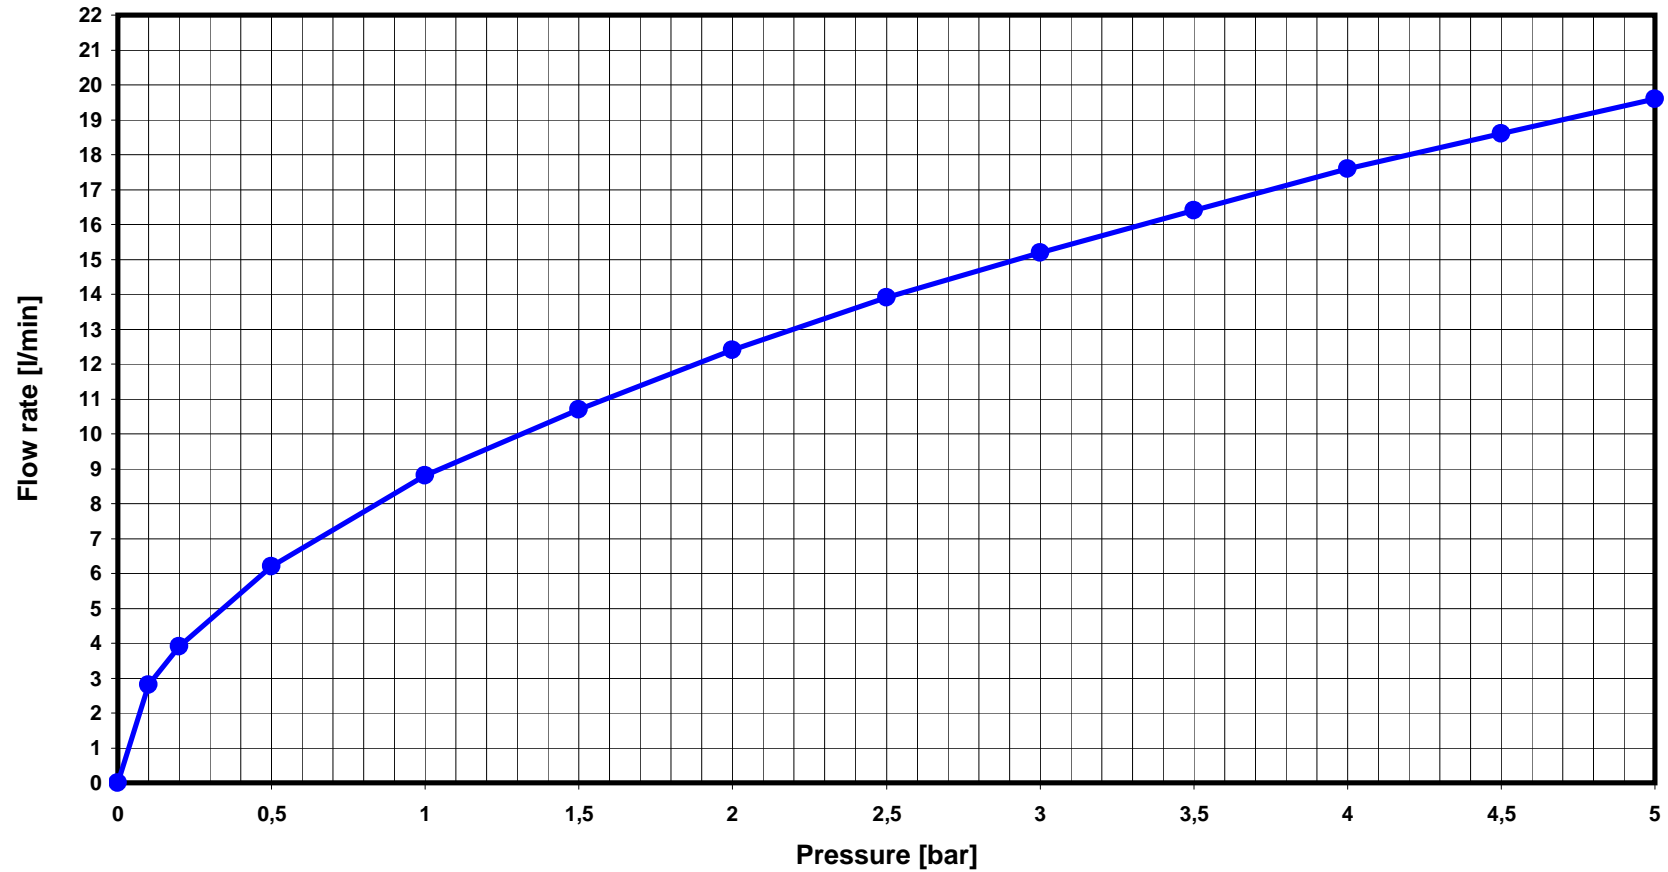

## DUSCHE A1550AA\_A1557AA

—●— Mixed water - outlet A1519AA