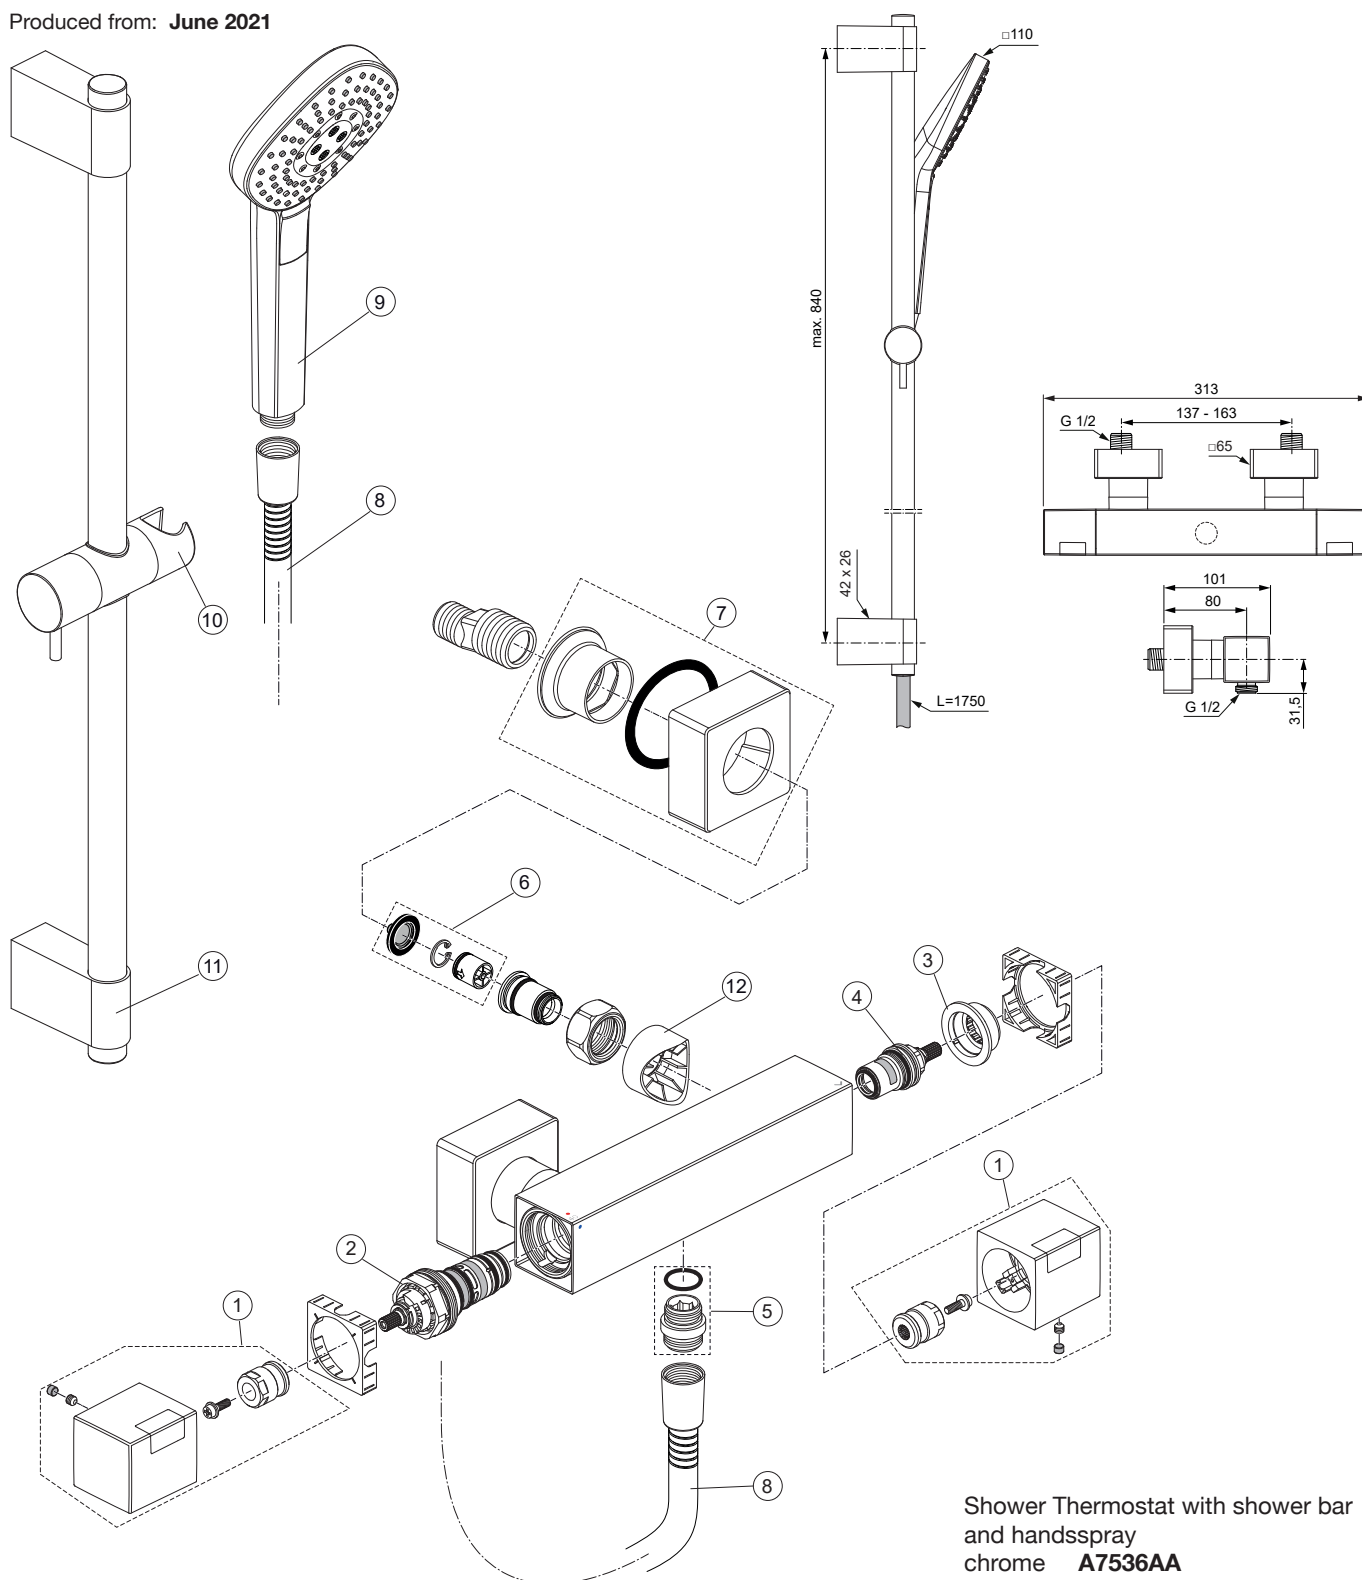

Ideal Standard

Ceratherm C100 A7536 ..

Produced from: June 2021

Shower Thermostat with shower bar and handspray chrome **A7536AA**

Pos.	Description	Part-Number	Qty.	Pos.	Description	Part-Number	Qty.
1	Handle cpl.	A 861 545 AA	1 Set	12	Escutcheon Ø37	A 861 815 AA	2 pcs
2	Thermostatic Cartridge cpl.	A 861 371 NU	1 pcs	<i>*Universal set (not all parts needed)</i>			
3	Stopring	A 861 373 NU	1 pcs				
4	Cartridge G1/2 180° cpl.	A 861 245 NU*	1 Set				
5	Nipple G1/2 outside cpl.	A 861 546 NU	1 Set				
6	Non-return valve	A 861 372 NU	1 Set				
7	Escutcheon cpl.	A 861 547 AA	2 Set				
8	Shower hose 1750 mm	BE 175 AA	1 pcs				
9	Handspray 3Func. □110	B 2232 AA	1 pcs				
10	Slider & holder f. handshr.	B 961 024 AA	1 pcs				
11	Wall fixation complete	B 960 974 AA	2 Set				

Ceratherm C100